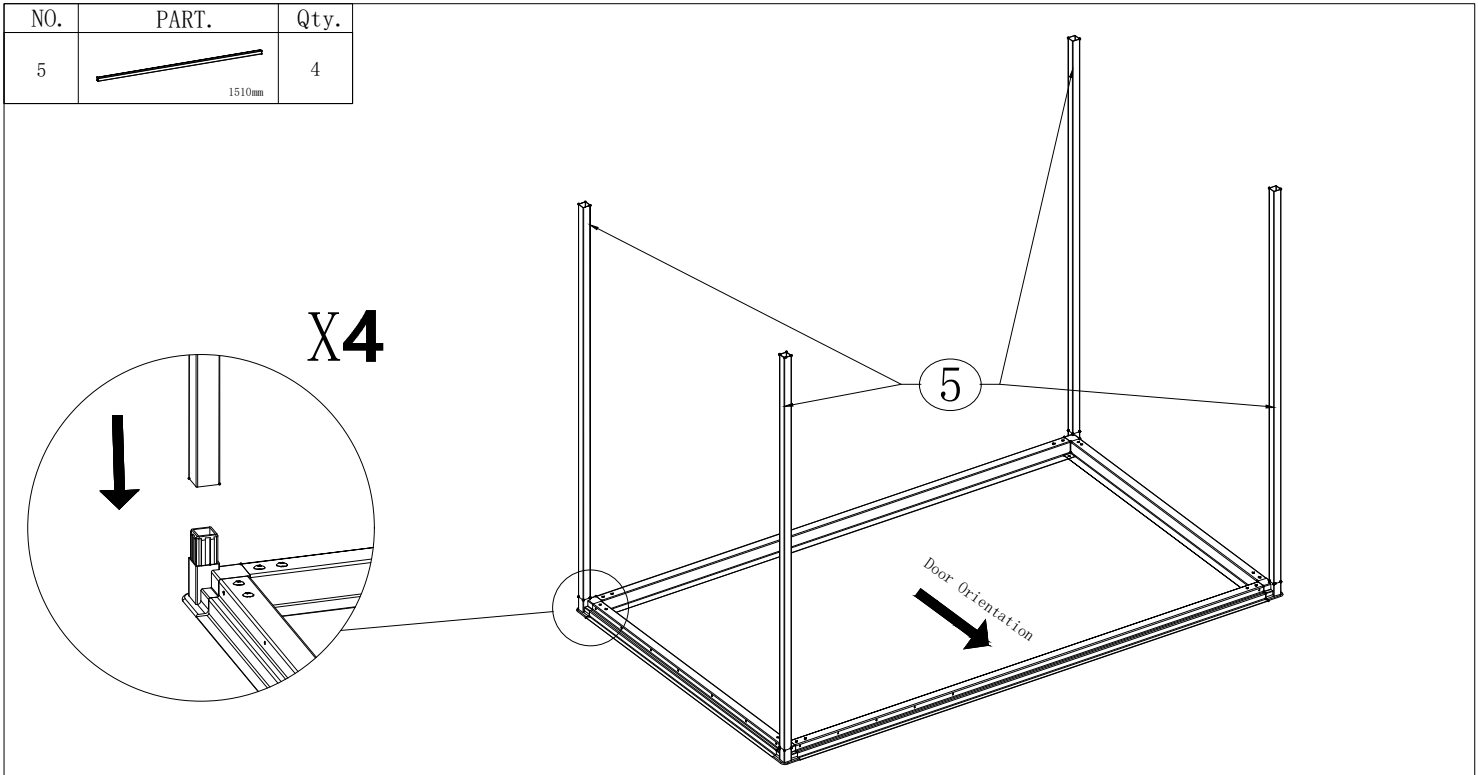

# Sloping roof tool room

5\*3

Instruction Manual

GJF-X3FT-BN

 EST 9:00AM--17:00PM

 [HJ-Customer-Service@outlook.com](mailto:HJ-Customer-Service@outlook.com)

 (909)637-7665 | (909)637-7593

NO.	PART.	Qty.
1	 1309.2mm	1
2	 667.2mm	2
3	 1309.2mm	1
5	 1510mm	4
6	 1322.4mm	1
7	 680.4mm	2
8	 1322.4mm	1
9		1
15	 940.9mm	2
16	 1555mm	1
17L	 1560mm	1
17R	 1560mm	1
19L	 1518mm	1
19R	 1518mm	1
20	 893.5mm	2
21	 705mm	2
21L		1
21R		1
22	 1555mm	1
W5	 1560mm	4
W7		4

NO.	PART.	Qty.
W12	 885.5mm	3
W15	 885.5mm	1
M1	 1553mm	1
C		4
F		4
F4		4
F7		38
F8		29
F9		2
S1		1
S2		1
S3		1
S4		151
S6		32
S6A		5
S7		31
S8		4
S9		4
S12		1
S15		1

NO.	PART.	Qty.
1	 1309, 2mm	1
2	 667, 2m	2
3	 1309, 2mm	1
C		4
S4		16

NO.	PART.	Qty.
5	 1510mm	4

NO.	PART.	Qty.
6	 1322.4mm	1
7	 680.4mm	2
8	 1322.4mm	1
F		4
S4		8

NO.	PART.	Qty.
W7	 1560mm	4
S4		28
S6		2
S7		2

The surface of the tiles is covered with a transparent film.

NO.	PART.	Qty.
W5	 1560mm	3
S4		26
S6		4
S7		4

NO.	PART.	Qty.
W5	 1560mm	1
S4		8
S6		1
S7		1

NO.	PART.	Qty.
17L	 1560mm	1
17R	 1560mm	1
S4		8
S6		4
S7		4
S1		1

NO.	PART.	Qty.
21L		1
21R		1
S4		6

NO.	PART.	Qty.
9		1
S4		5
S6		6
S7		6

NO.	PART.	Qty.
W12	 885.5mm	3
W15	 885.5mm	1
S4		24
F7		24