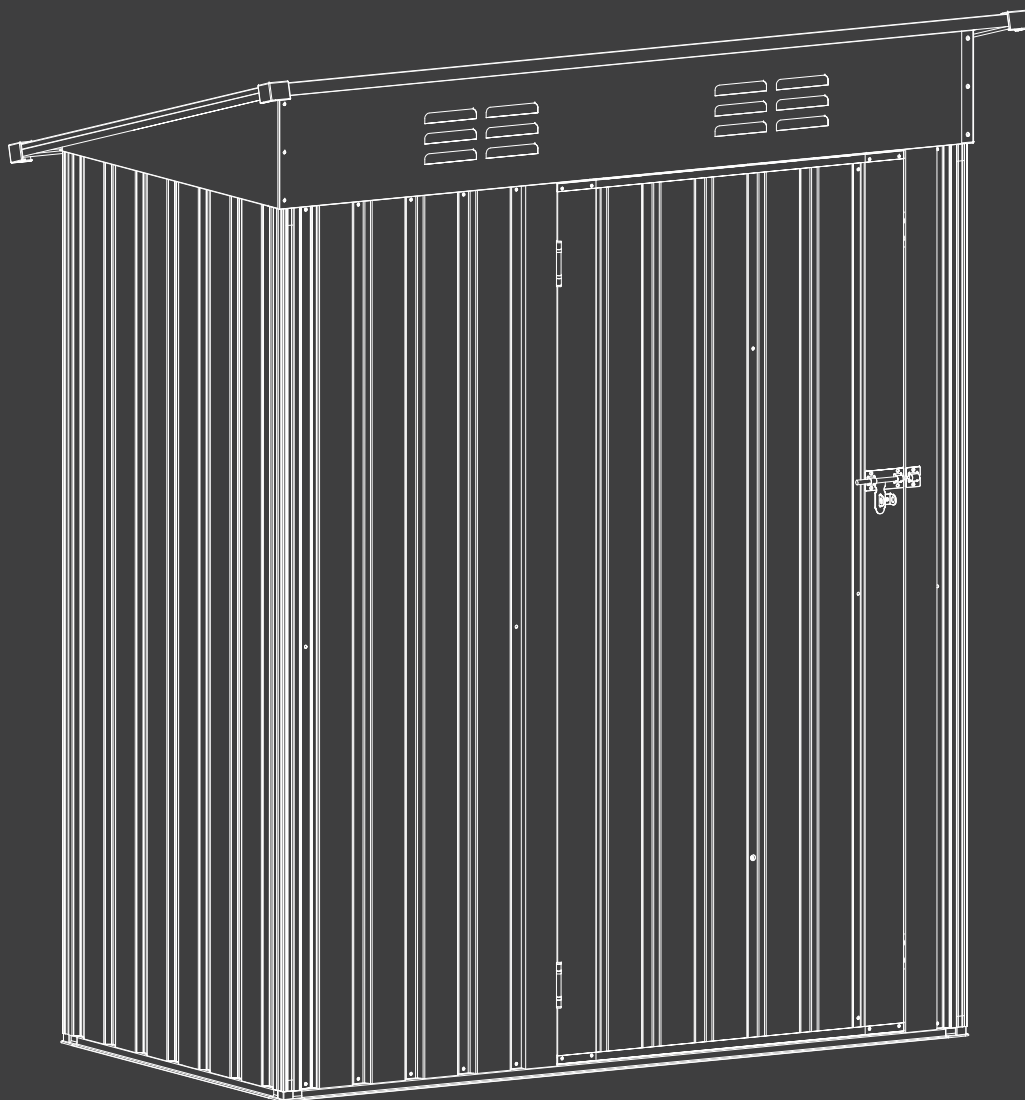

# Sloping roof tool room

5\*3

Instruction Manual

GJF-X3FT-BN

 EST 9:00AM--17:00PM

 [HJ-Customer-Service@outlook.com](mailto:HJ-Customer-Service@outlook.com)

 (909)637-7665 | (909)637-7593

NO.	PART.	Qty.
1	 1309.2mm	1
2	 667.2mm	2
3	 1309.2mm	1
5	 1510mm	4
6	 1322.4mm	1
7	 680.4mm	2
8	 1322.4mm	1
9		1
15	 940.9mm	2
16	 1555mm	1
17L	 1560mm	1
17R	 1560mm	1
19L	 1518mm	1
19R	 1518mm	1
20	 893.5mm	2
21	 705mm	2
21L		1
21R		1
22	 1555mm	1
W5	 1560mm	4
W7		4

NO.	PART.	Qty.
W12	 885.5mm	3
W15	 885.5mm	1
M1	 1553mm	1
C		4
F		4
F4		4
F7		38
F8		29
F9		2
S1		1
S2		1
S3		1
S4		151
S6		32
S6A		5
S7		31
S8		4
S9		4
S12		1
S15		1

NO.	PART.	Qty.
1	 1309, 2mm	1
2	 667, 2m	2
3	 1309, 2mm	1
C		4
S4		16

NO.	PART.	Qty.
5	 1510mm	4

NO.	PART.	Qty.
6	 1322.4mm	1
7	 680.4mm	2
8	 1322.4mm	1
F		4
S4		8

NO.	PART.	Qty.
W7	 1560mm	4
S4		28
S6		2
S7		2

The surface of the tiles is covered with a transparent film.

NO.	PART.	Qty.
W5	 1560mm	3
S4		26
S6		4
S7		4

NO.	PART.	Qty.
W5	 1560mm	1
S4		8
S6		1
S7		1

NO.	PART.	Qty.
17L	 1560mm	1
17R	 1560mm	1
S4		8
S6		4
S7		4
S1		1

NO.	PART.	Qty.
21L		1
21R		1
S4		6

NO.	PART.	Qty.
9		1
S4		5
S6		6
S7		6

NO.	PART.	Qty.
W12	 885.5mm	3
W15	 885.5mm	1
S4		24
F7		24