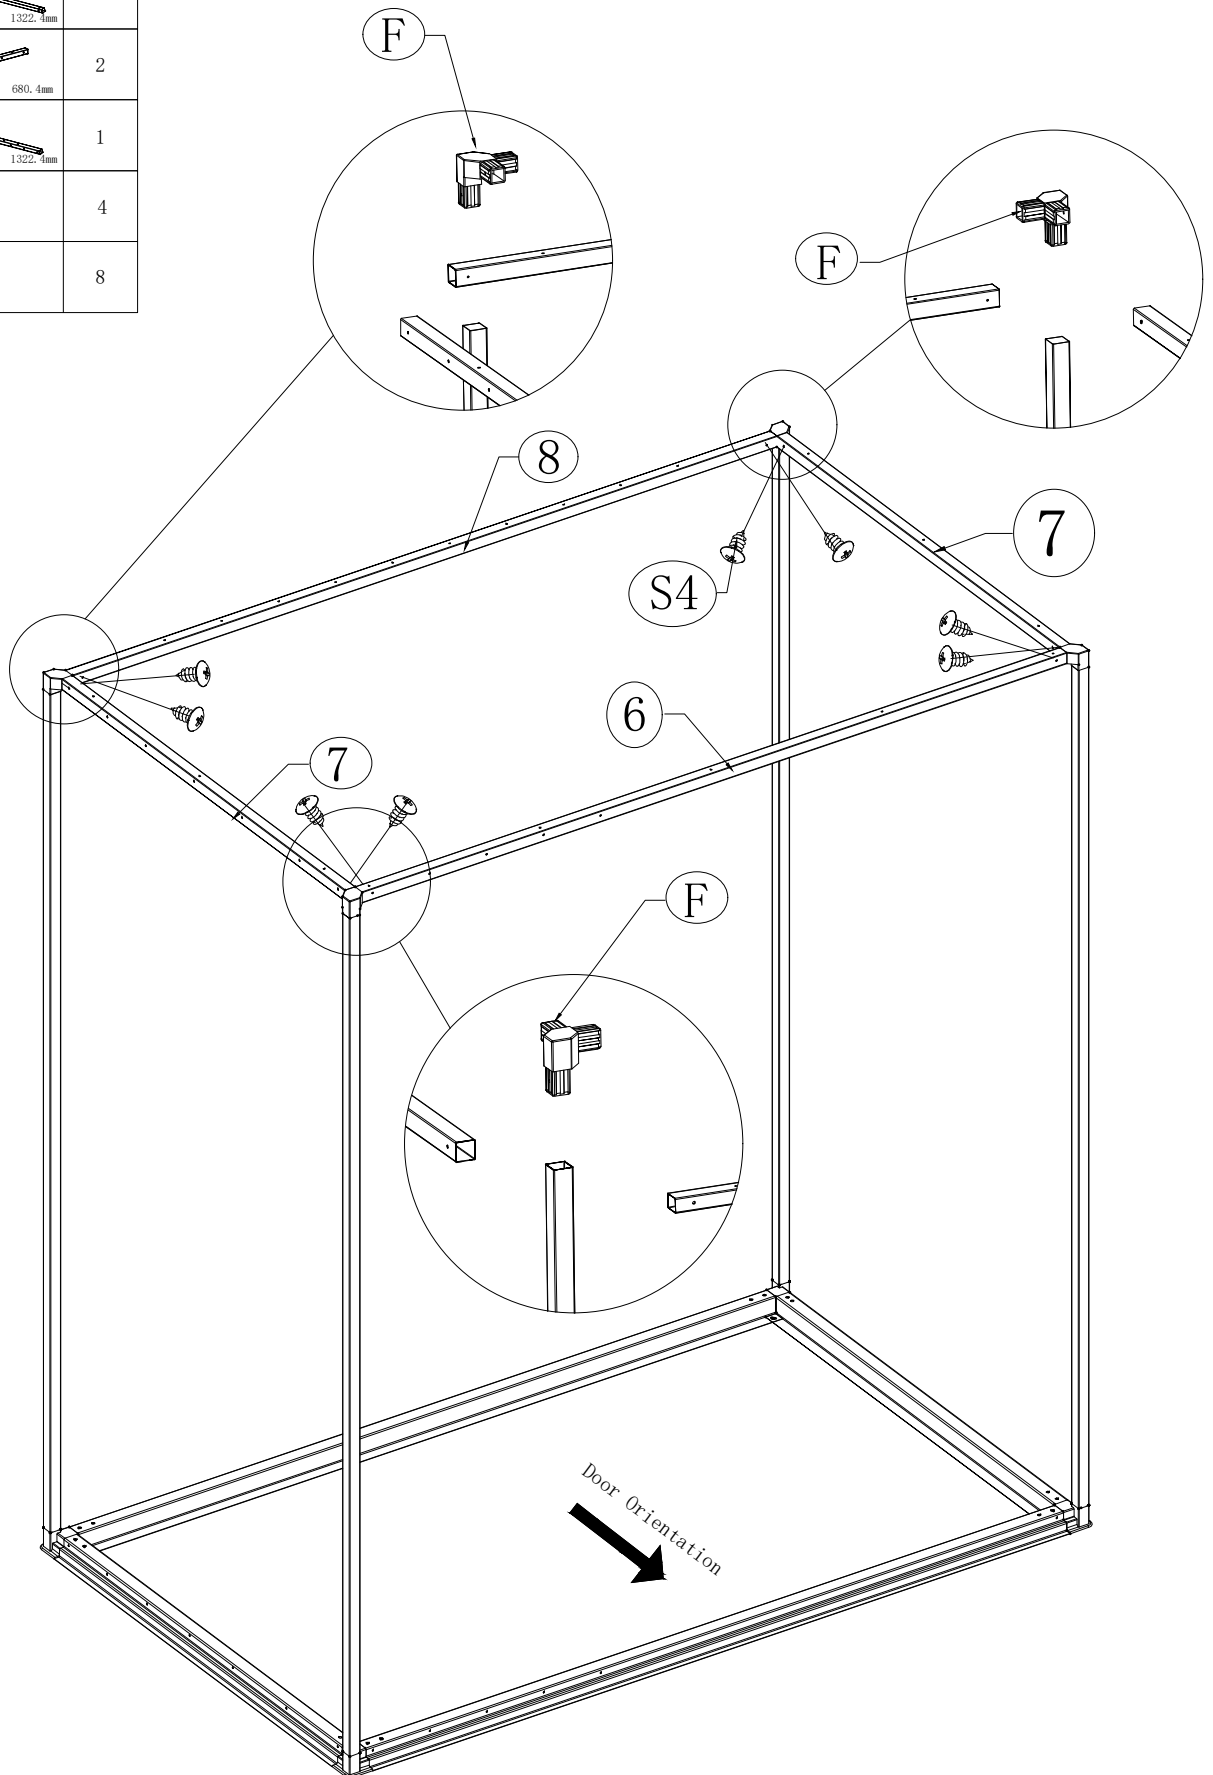

# Sloping roof tool room

5\*3

Instruction Manual

GJF-X3FT-BN

 EST 9:00AM--17:00PM

 [HJ-Customer-Service@outlook.com](mailto:HJ-Customer-Service@outlook.com)

 (909)637-7665 | (909)637-7593

NO.	PART.	Qty.
1	 1309.2mm	1
2	 667.2mm	2
3	 1309.2mm	1
5	 1510mm	4
6	 1322.4mm	1
7	 680.4mm	2
8	 1322.4mm	1
9		1
15	 940.9mm	2
16	 1555mm	1
17L	 1560mm	1
17R	 1560mm	1
19L	 1518mm	1
19R	 1518mm	1
20	 893.5mm	2
21	 705mm	2
21L		1
21R		1
22	 1555mm	1
W5	 1560mm	4
W7		4

NO.	PART.	Qty.
W12	 885.5mm	3
W15	 885.5mm	1
M1	 1553mm	1
C		4
F		4
F4		4
F7		38
F8		29
F9		2
S1		1
S2		1
S3		1
S4		151
S6		32
S6A		5
S7		31
S8		4
S9		4
S12		1
S15		1

NO.	PART.	Qty.
1	 1309, 2mm	1
2	 667, 2m	2
3	 1309, 2mm	1
C		4
S4		16

NO.	PART.	Qty.
5	 1510mm	4

NO.	PART.	Qty.
6	 1322.4mm	1
7	 680.4mm	2
8	 1322.4mm	1
F		4
S4		8

NO.	PART.	Qty.
W7	 1560mm	4
S4		28
S6		2
S7		2

The surface of the tiles is covered with a transparent film.

NO.	PART.	Qty.
W5	 1560mm	3
S4		26
S6		4
S7		4

NO.	PART.	Qty.
W5	 1560mm	1
S4		8
S6		1
S7		1

NO.	PART.	Qty.
17L	 1560mm	1
17R	 1560mm	1
S4		8
S6		4
S7		4
S1		1

NO.	PART.	Qty.
21L		1
21R		1
S4		6

NO.	PART.	Qty.
9		1
S4		5
S6		6
S7		6

NO.	PART.	Qty.
W12	 885.5mm	3
W15	 885.5mm	1
S4		24
F7		24