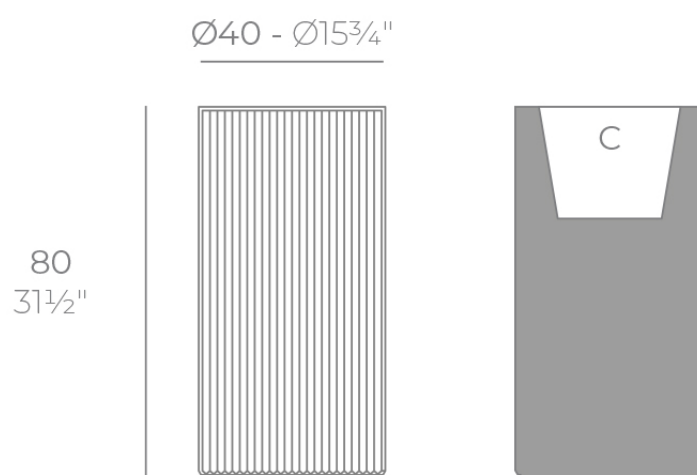

### Description

Weight: 9 Kg

GATSBY Cilindro Alto  
GATSBY Hight Cylindre  
ref. 54422  
C= 32x32x28 12½"x12½"x11"  
20 L  
5½Gal