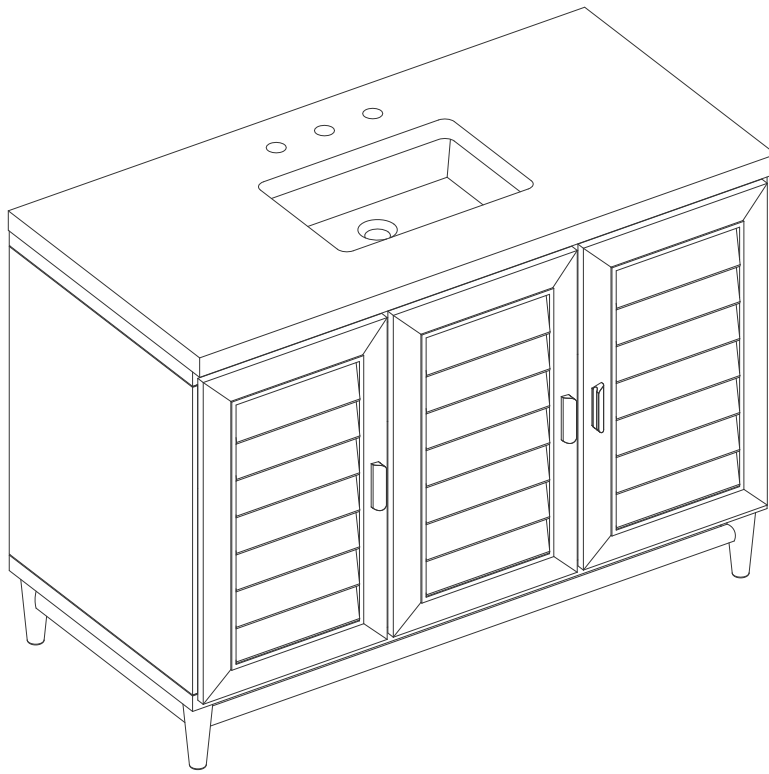

48" VANITY

Features and Materials

Solids: Soft Maple and Yellow Poplar

Veneers: Birch

Panels: Plywood

Installation Type: Floor Standing

Number of Basins: One, with Optional 3cm Top

Vanity Top Included: NO, Optional 3cm Tops Available with Sinks

Overflow: Yes, Front Facing

Number of Doors: Three

Number of Drawers: Seven

USB/Power Component: YES (ETL5011080)

Cord Length: 6'6"

Bamboo Storage Tray: One

Assembly Required: Installation of Optional 3cm Top with Sink

Drawer Box Material and Construction: 12mm Plywood/English Dovetail Joinery

Hardware: Whitewashed Walnut (Wood)

Fits Drain Hole Size: 1 3/4"

Full Extension, Soft Close Glides

European Soft Close Hinges

Aluminum Laminate Drawer Liners

Adjustable Levelers

Dimension

Width: 47-7/8"

Depth: 23-1/2"

Height: 33"

Rough-In Height: 21-1/2"

48" VANITY

Top View