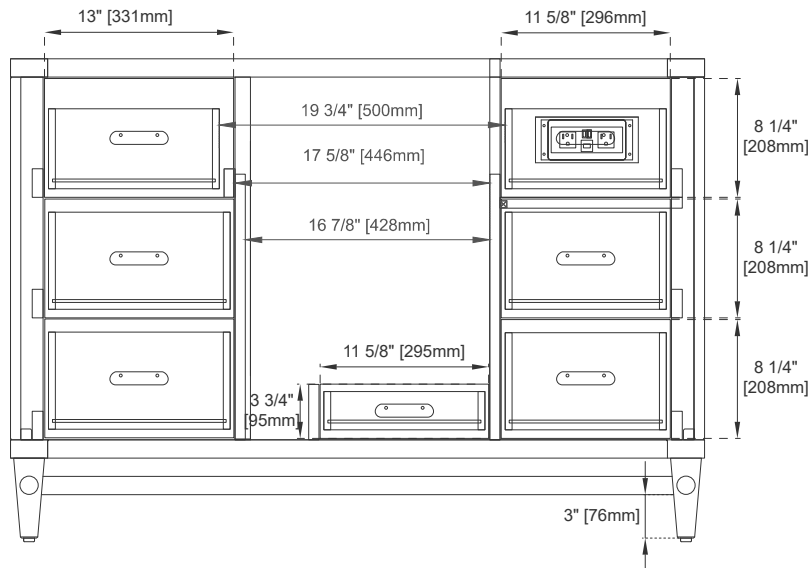

Drawer Box Material and Construction: 12mm Plywood/English Dovetail Joinery

Hardware: Whitewashed Walnut (Wood)

Fits Drain Hole Size: 1 3/4"

Full Extension, Soft Close Glides

European Soft Close Hinges

Aluminum Laminate Drawer Liners

Adjustable Levelers

Dimension

Width: 47-7/8"

Depth: 23-1/2"

Height: 33"

Rough-In Height: 21-1/2"

48" VANITY

Top View

Pull

Front View

Bamboo Drawer Organizer

All dimensions are nominal

Diagrams are of cabinet only—James Martin Optional Countertops and sinks are not shown

48" VANITY

Side View

Side View

Back View

All dimensions are nominal

Diagrams are of cabinet only—James Martin Optional Countertops and sinks are not shown