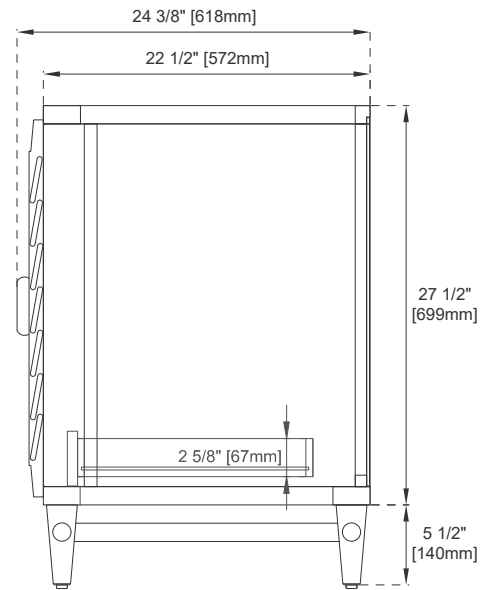

Drawer Box Material and Construction: 12mm Plywood/English Dovetail Joinery

Hardware: Whitewashed Walnut (Wood)

Fits Drain Hole Size: 1 3/4"

Full Extension, Soft Close Glides

European Soft Close Hinges

Aluminum Laminate Drawer Liners

Adjustable Levelers

Dimension

Width: 47-7/8"

Depth: 23-1/2"

Height: 33"

Rough-In Height: 21-1/2"

48" VANITY

Top View

Pull

Front View

Bamboo Drawer Organizer

All dimensions are nominal

Diagrams are of cabinet only—James Martin Optional Countertops and sinks are not shown

48" VANITY

Side View

Side View

Back View

All dimensions are nominal

Diagrams are of cabinet only—James Martin Optional Countertops and sinks are not shown