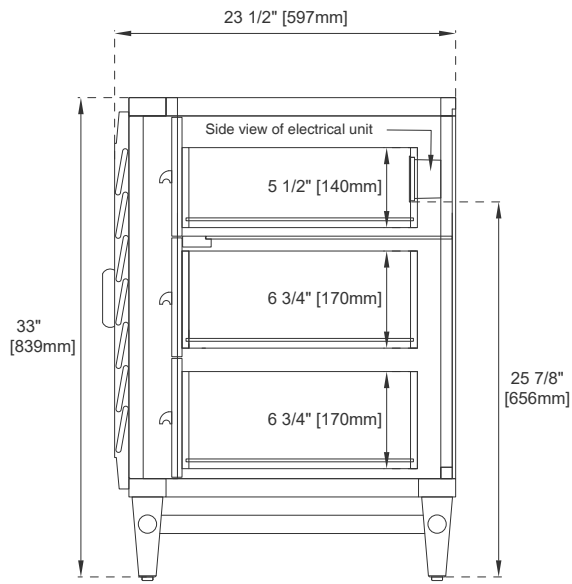

Drawer Box Material and Construction: 12mm Plywood/English Dovetail Joinery

Hardware: Whitewashed Walnut (Wood)

Fits Drain Hole Size: 1 3/4"

Full Extension, Soft Close Glides

European Soft Close Hinges

Aluminum Laminate Drawer Liners

Adjustable Levelers

Dimension

Width: 47-7/8"

Depth: 23-1/2"

Height: 33"

Rough-In Height: 21-1/2"

48" VANITY

Top View

Pull

Front View

Bamboo Drawer Organizer

All dimensions are nominal

Diagrams are of cabinet only—James Martin Optional Countertops and sinks are not shown

48" VANITY

Side View

Side View

Back View

All dimensions are nominal

Diagrams are of cabinet only—James Martin Optional Countertops and sinks are not shown