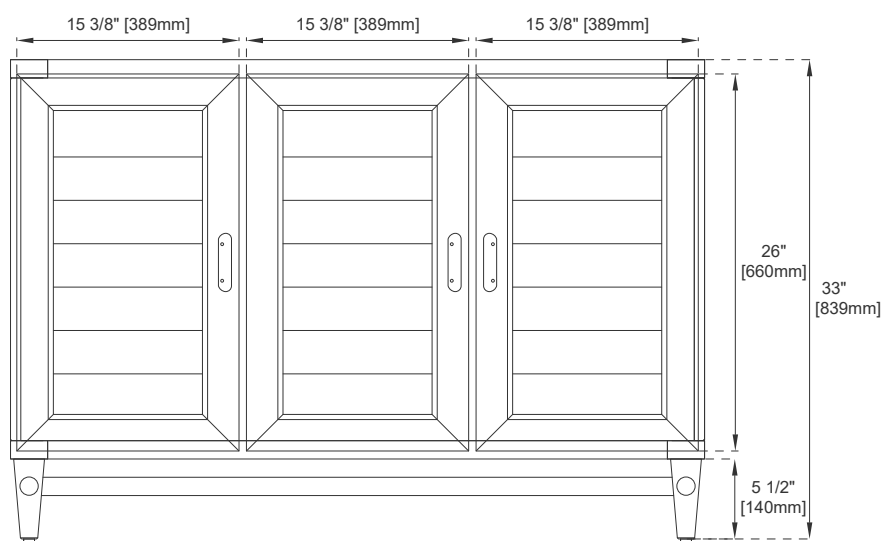

Drawer Box Material and Construction: 12mm Plywood/English Dovetail Joinery

Hardware: Whitewashed Walnut (Wood)

Fits Drain Hole Size: 1 3/4"

Full Extension, Soft Close Glides

European Soft Close Hinges

Aluminum Laminate Drawer Liners

Adjustable Levelers

Dimension

Width: 47-7/8"

Depth: 23-1/2"

Height: 33"

Rough-In Height: 21-1/2"

48" VANITY

Top View

Pull

Front View

Bamboo Drawer Organizer

All dimensions are nominal

Diagrams are of cabinet only—James Martin Optional Countertops and sinks are not shown

48" VANITY

Side View

Side View

Back View

All dimensions are nominal

Diagrams are of cabinet only—James Martin Optional Countertops and sinks are not shown