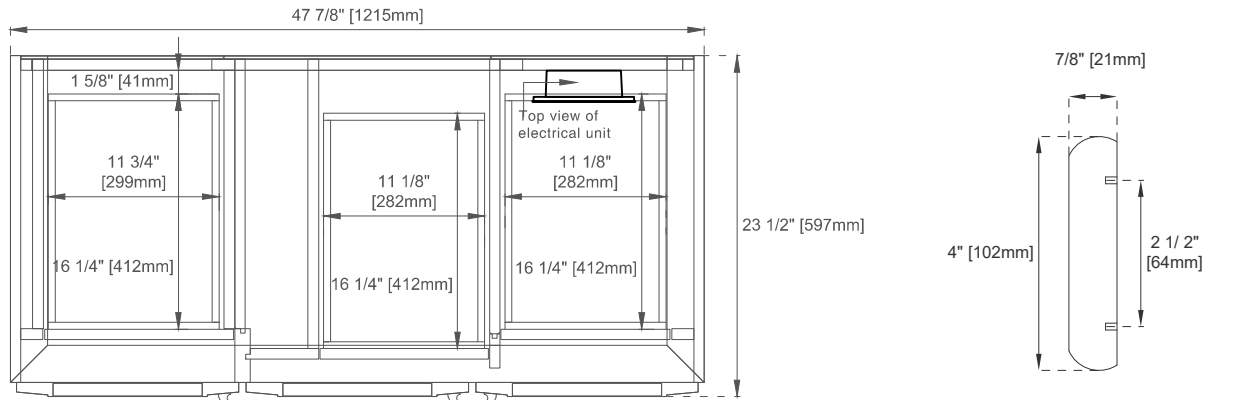

Drawer Box Material and Construction: 12mm Plywood/English Dovetail Joinery

Hardware: Whitewashed Walnut (Wood)

Fits Drain Hole Size: 1 3/4"

Full Extension, Soft Close Glides

European Soft Close Hinges

Aluminum Laminate Drawer Liners

Adjustable Levelers

Dimension

Width: 47-7/8"

Depth: 23-1/2"

Height: 33"

Rough-In Height: 21-1/2"

48" VANITY

Top View

Pull

Front View

Bamboo Drawer Organizer

All dimensions are nominal

Diagrams are of cabinet only—James Martin Optional Countertops and sinks are not shown

48" VANITY

Side View

Side View

Back View

All dimensions are nominal

Diagrams are of cabinet only—James Martin Optional Countertops and sinks are not shown