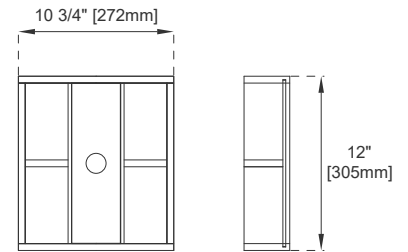

Drawer Box Material and Construction: 12mm Plywood/English Dovetail Joinery

Hardware: Whitewashed Walnut (Wood)

Fits Drain Hole Size: 1 3/4"

Full Extension, Soft Close Glides

European Soft Close Hinges

Aluminum Laminate Drawer Liners

Adjustable Levelers

Dimension

Width: 47-7/8"

Depth: 23-1/2"

Height: 33"

Rough-In Height: 21-1/2"

48" VANITY

Top View

Pull

Front View

Bamboo Drawer Organizer

All dimensions are nominal

Diagrams are of cabinet only—James Martin Optional Countertops and sinks are not shown

48" VANITY

Side View

Side View

Back View

All dimensions are nominal

Diagrams are of cabinet only—James Martin Optional Countertops and sinks are not shown