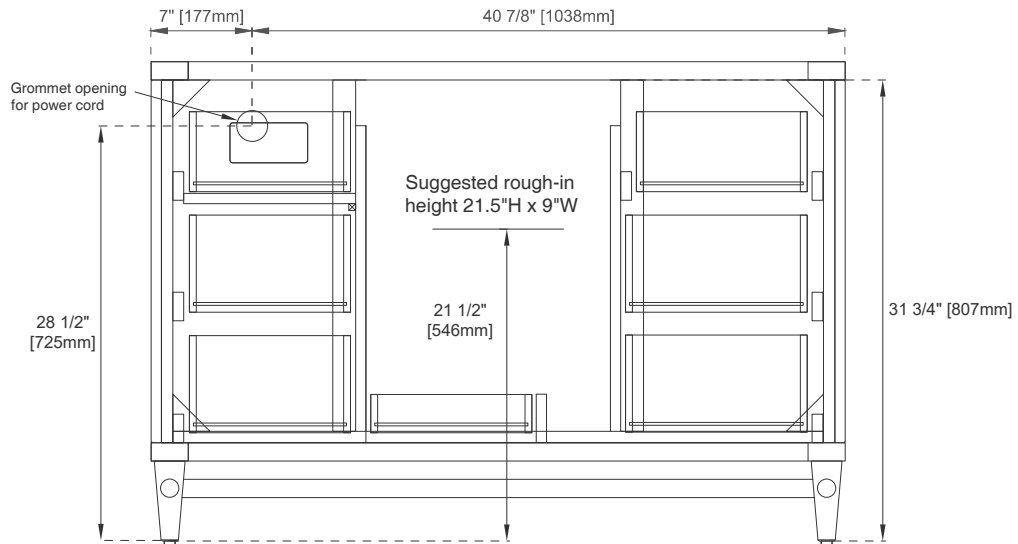

Drawer Box Material and Construction: 12mm Plywood/English Dovetail Joinery

Hardware: Whitewashed Walnut (Wood)

Fits Drain Hole Size: 1 3/4"

Full Extension, Soft Close Glides

European Soft Close Hinges

Aluminum Laminate Drawer Liners

Adjustable Levelers

Dimension

Width: 47-7/8"

Depth: 23-1/2"

Height: 33"

Rough-In Height: 21-1/2"

48" VANITY

Top View

Pull

Front View

Bamboo Drawer Organizer

All dimensions are nominal

Diagrams are of cabinet only—James Martin Optional Countertops and sinks are not shown

48" VANITY

Side View

Side View

Back View

All dimensions are nominal

Diagrams are of cabinet only—James Martin Optional Countertops and sinks are not shown