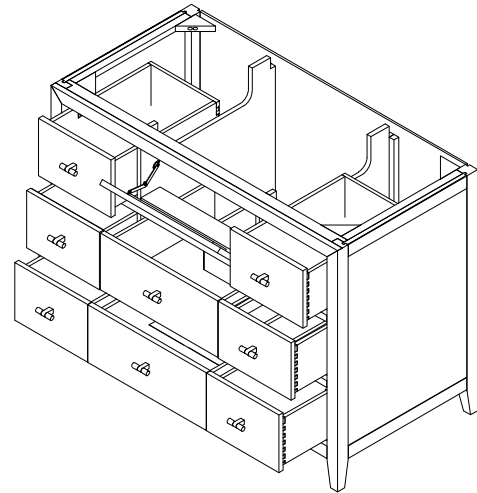

48" Celeste Single Vanity

D604-V48-SHG

Materials and Features

- Solids: White Oak, Poplar
- Veneers: White Oak, Ash
- Panels: Marine MDF
- Drawer Fronts: Marine MDF with Embossed PU, Faux Shagreen
- Installation Type: Free Standing
- Number of Basins: One, with Optional 3cm Top
- Vanity Top Included : NO, Optional 3cm Tops Available with Sinks
- Number of Doors: 0
- Number of Drawers: Eight
- Number of Tip Outs: One, Top Center, with removable bamboo tray
- Assembly Type: Cabinet comes fully assembled
- Assembly Type: Install drawer pulls
- Assembly Type: Installation of Optional 3cm Top with Sink
- Removable organizer with aluminum laminate liner
- Drawer Box Material and Construction: Ash veneer over Marine MDF
- English Dovetail joinery
- Aluminum Laminate Drawer Liners
- Hardware Material/Finish: Acrylic and Stainless Steel in Champagne Brass
- Full Extension, Soft Close Glides
- Adjustable levelers

Dimension

- Width: 47-3/4" (1213mm)
- Depth: 23-3/8" (594mm)
- Height: 34-3/4" (884 mm)
- Rough-In: 21-1/2" (546mm)

Drawer Pulls

48" Celeste Single Vanity

D604-V48-SHG

Drawer Organizer

All dimensions are nominal