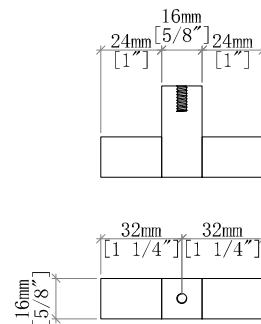

48" Celeste Single Vanity

D604-V48-SHG

Materials and Features

- Solids: White Oak, Poplar
- Veneers: White Oak, Ash
- Panels: Marine MDF
- Drawer Fronts: Marine MDF with Embossed PU, Faux Shagreen
- Installation Type: Free Standing
- Number of Basins: One, with Optional 3cm Top
- Vanity Top Included : NO, Optional 3cm Tops Available with Sinks
- Number of Doors: 0
- Number of Drawers: Eight
- Number of Tip Outs: One, Top Center, with removable bamboo tray
- Assembly Type: Cabinet comes fully assembled
- Assembly Type: Install drawer pulls
- Assembly Type: Installation of Optional 3cm Top with Sink
- Removable organizer with aluminum laminate liner
- Drawer Box Material and Construction: Ash veneer over Marine MDF
- English Dovetail joinery
- Aluminum Laminate Drawer Liners
- Hardware Material/Finish: Acrylic and Stainless Steel in Champagne Brass
- Full Extension, Soft Close Glides
- Adjustable levelers

Dimension

- Width: 47-3/4" (1213mm)
- Depth: 23-3/8" (594mm)
- Height: 34-3/4" (884 mm)
- Rough-In: 21-1/2" (546mm)

Drawer Pulls

48" Celeste Single Vanity

D604-V48-SHG

Drawer Organizer

All dimensions are nominal

D604-V48-SHG

Top View

Back View

Side View

All dimensions are nominal

Diagrams are of cabinet only-James Martin Optional Countertops and sinks are not shown

Visit website for warranty and installation information