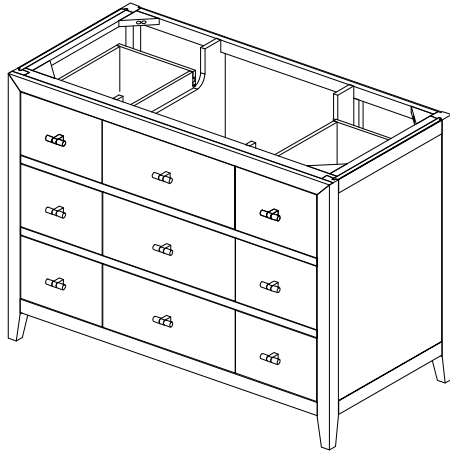

48" Celeste Single Vanity

D604-V48-SHG

Materials and Features

- Solids: White Oak, Poplar
- Veneers: White Oak, Ash
- Panels: Marine MDF
- Drawer Fronts: Marine MDF with Embossed PU, Faux Shagreen
- Installation Type: Free Standing
- Number of Basins: One, with Optional 3cm Top
- Vanity Top Included : NO, Optional 3cm Tops Available with Sinks
- Number of Doors: 0
- Number of Drawers: Eight
- Number of Tip Outs: One, Top Center, with removable bamboo tray
- Assembly Type: Cabinet comes fully assembled
- Assembly Type: Install drawer pulls
- Assembly Type: Installation of Optional 3cm Top with Sink
- Removable organizer with aluminum laminate liner
- Drawer Box Material and Construction: Ash veneer over Marine MDF
- English Dovetail joinery
- Aluminum Laminate Drawer Liners
- Hardware Material/Finish: Acrylic and Stainless Steel in Champagne Brass
- Full Extension, Soft Close Glides
- Adjustable levelers

Dimension

- Width: 47-3/4" (1213mm)
- Depth: 23-3/8" (594mm)
- Height: 34-3/4" (884 mm)
- Rough-In: 21-1/2" (546mm)

Drawer Pulls

48" Celeste Single Vanity

D604-V48-SHG

Drawer Organizer

All dimensions are nominal