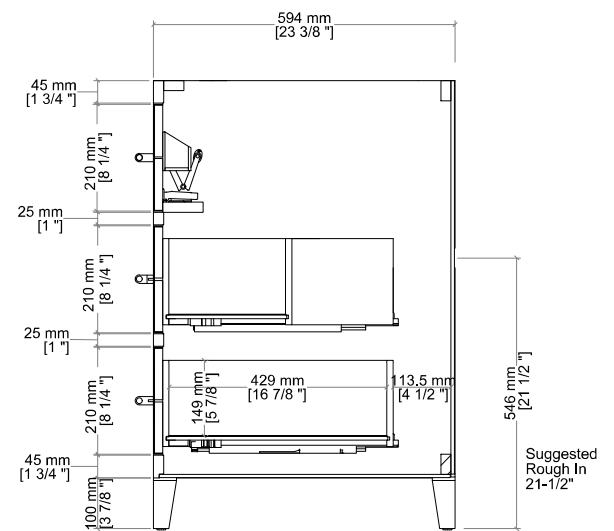

48" Celeste Single Vanity

D604-V48-SHG

Materials and Features

- Solids: White Oak, Poplar
- Veneers: White Oak, Ash
- Panels: Marine MDF
- Drawer Fronts: Marine MDF with Embossed PU, Faux Shagreen
- Installation Type: Free Standing
- Number of Basins: One, with Optional 3cm Top
- Vanity Top Included : NO, Optional 3cm Tops Available with Sinks
- Number of Doors: 0
- Number of Drawers: Eight
- Number of Tip Outs: One, Top Center, with removable bamboo tray
- Assembly Type: Cabinet comes fully assembled
- Assembly Type: Install drawer pulls
- Assembly Type: Installation of Optional 3cm Top with Sink
- Removable organizer with aluminum laminate liner
- Drawer Box Material and Construction: Ash veneer over Marine MDF
- English Dovetail joinery
- Aluminum Laminate Drawer Liners
- Hardware Material/Finish: Acrylic and Stainless Steel in Champagne Brass
- Full Extension, Soft Close Glides
- Adjustable levelers

Dimension

- Width: 47-3/4" (1213mm)
- Depth: 23-3/8" (594mm)
- Height: 34-3/4" (884 mm)
- Rough-In: 21-1/2" (546mm)

Drawer Pulls

48" Celeste Single Vanity

D604-V48-SHG

Drawer Organizer

All dimensions are nominal

Diagrams are of cabinet only-James Martin Optional Countertops and sinks are not shown

Visit website for warranty and installation information

<http://www.jamesmartinvanities.com>

48" Celeste Single Vanity

D604-V48-SHG

Top View

Back View

Side View

All dimensions are nominal

Diagrams are of cabinet only-James Martin Optional Countertops and sinks are not shown

Visit website for warranty and installation information