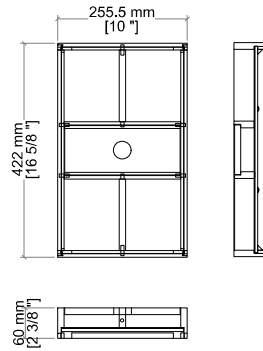

48" Celeste Single Vanity

D604-V48-SHG

Materials and Features

- Solids: White Oak, Poplar
- Veneers: White Oak, Ash
- Panels: Marine MDF
- Drawer Fronts: Marine MDF with Embossed PU, Faux Shagreen
- Installation Type: Free Standing
- Number of Basins: One, with Optional 3cm Top
- Vanity Top Included : NO, Optional 3cm Tops Available with Sinks
- Number of Doors: 0
- Number of Drawers: Eight
- Number of Tip Outs: One, Top Center, with removable bamboo tray
- Assembly Type: Cabinet comes fully assembled
- Assembly Type: Install drawer pulls
- Assembly Type: Installation of Optional 3cm Top with Sink
- Removable organizer with aluminum laminate liner
- Drawer Box Material and Construction: Ash veneer over Marine MDF
- English Dovetail joinery
- Aluminum Laminate Drawer Liners
- Hardware Material/Finish: Acrylic and Stainless Steel in Champagne Brass
- Full Extension, Soft Close Glides
- Adjustable levelers

Dimension

- Width: 47-3/4" (1213mm)
- Depth: 23-3/8" (594mm)
- Height: 34-3/4" (884 mm)
- Rough-In: 21-1/2" (546mm)

Drawer Pulls

48" Celeste Single Vanity

D604-V48-SHG

Drawer Organizer

All dimensions are nominal

D604-V48-SHG

Top View

Back View

Side View

All dimensions are nominal

Diagrams are of cabinet only-James Martin Optional Countertops and sinks are not shown

Visit website for warranty and installation information