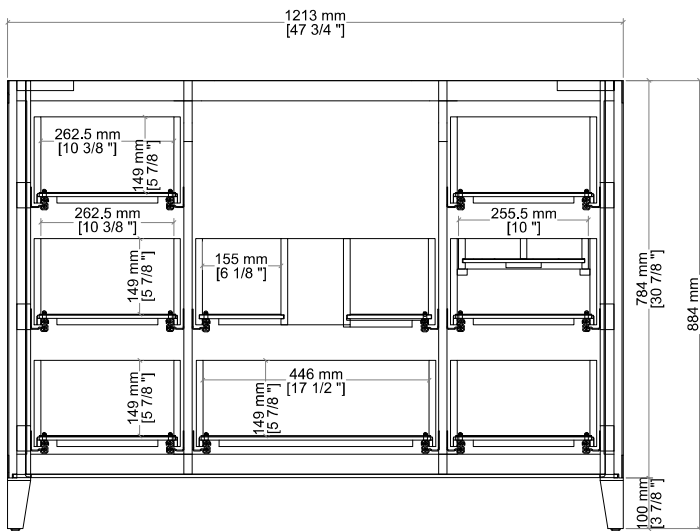

48" Celeste Single Vanity

D604-V48-SHG

Materials and Features

- Solids: White Oak, Poplar
- Veneers: White Oak, Ash
- Panels: Marine MDF
- Drawer Fronts: Marine MDF with Embossed PU, Faux Shagreen
- Installation Type: Free Standing
- Number of Basins: One, with Optional 3cm Top
- Vanity Top Included : NO, Optional 3cm Tops Available with Sinks
- Number of Doors: 0
- Number of Drawers: Eight
- Number of Tip Outs: One, Top Center, with removable bamboo tray
- Assembly Type: Cabinet comes fully assembled
- Assembly Type: Install drawer pulls
- Assembly Type: Installation of Optional 3cm Top with Sink
- Removable organizer with aluminum laminate liner
- Drawer Box Material and Construction: Ash veneer over Marine MDF
- English Dovetail joinery
- Aluminum Laminate Drawer Liners
- Hardware Material/Finish: Acrylic and Stainless Steel in Champagne Brass
- Full Extension, Soft Close Glides
- Adjustable levelers

Dimension

- Width: 47-3/4" (1213mm)
- Depth: 23-3/8" (594mm)
- Height: 34-3/4" (884 mm)
- Rough-In: 21-1/2" (546mm)

Drawer Pulls

48" Celeste Single Vanity

D604-V48-SHG

Drawer Organizer

All dimensions are nominal

Diagrams are of cabinet only-James Martin Optional Countertops and sinks are not shown

Visit website for warranty and installation information

<http://www.jamesmartinvanities.com>

48" Celeste Single Vanity

D604-V48-SHG

Top View

Back View

Side View

All dimensions are nominal

Diagrams are of cabinet only-James Martin Optional Countertops and sinks are not shown

Visit website for warranty and installation information