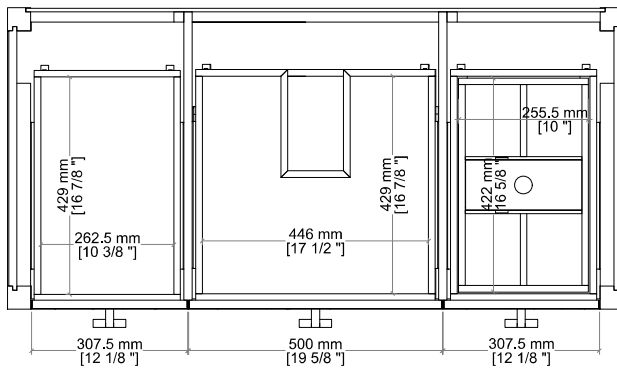

48" Celeste Single Vanity

D604-V48-SHG

Materials and Features

- Solids: White Oak, Poplar
- Veneers: White Oak, Ash
- Panels: Marine MDF
- Drawer Fronts: Marine MDF with Embossed PU, Faux Shagreen
- Installation Type: Free Standing
- Number of Basins: One, with Optional 3cm Top
- Vanity Top Included : NO, Optional 3cm Tops Available with Sinks
- Number of Doors: 0
- Number of Drawers: Eight
- Number of Tip Outs: One, Top Center, with removable bamboo tray
- Assembly Type: Cabinet comes fully assembled
- Assembly Type: Install drawer pulls
- Assembly Type: Installation of Optional 3cm Top with Sink
- Removable organizer with aluminum laminate liner
- Drawer Box Material and Construction: Ash veneer over Marine MDF
- English Dovetail joinery
- Aluminum Laminate Drawer Liners
- Hardware Material/Finish: Acrylic and Stainless Steel in Champagne Brass
- Full Extension, Soft Close Glides
- Adjustable levelers

Dimension

- Width: 47-3/4" (1213mm)
- Depth: 23-3/8" (594mm)
- Height: 34-3/4" (884 mm)
- Rough-In: 21-1/2" (546mm)

Drawer Pulls

48" Celeste Single Vanity

D604-V48-SHG

Drawer Organizer

All dimensions are nominal

D604-V48-SHG

Top View

Back View

Side View

All dimensions are nominal

Diagrams are of cabinet only-James Martin Optional Countertops and sinks are not shown

Visit website for warranty and installation information