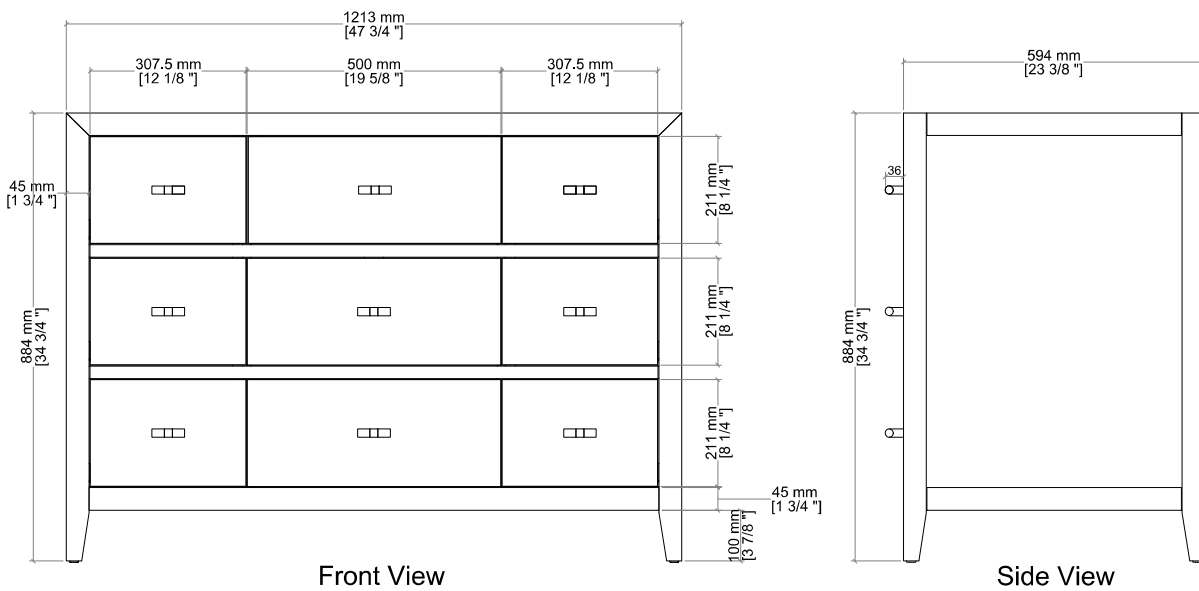

48" Celeste Single Vanity

D604-V48-SHG

Materials and Features

- Solids: White Oak, Poplar
- Veneers: White Oak, Ash
- Panels: Marine MDF
- Drawer Fronts: Marine MDF with Embossed PU, Faux Shagreen
- Installation Type: Free Standing
- Number of Basins: One, with Optional 3cm Top
- Vanity Top Included : NO, Optional 3cm Tops Available with Sinks
- Number of Doors: 0
- Number of Drawers: Eight
- Number of Tip Outs: One, Top Center, with removable bamboo tray
- Assembly Type: Cabinet comes fully assembled
- Assembly Type: Install drawer pulls
- Assembly Type: Installation of Optional 3cm Top with Sink
- Removable organizer with aluminum laminate liner
- Drawer Box Material and Construction: Ash veneer over Marine MDF
- English Dovetail joinery
- Aluminum Laminate Drawer Liners
- Hardware Material/Finish: Acrylic and Stainless Steel in Champagne Brass
- Full Extension, Soft Close Glides
- Adjustable levelers

Dimension

- Width: 47-3/4" (1213mm)
- Depth: 23-3/8" (594mm)
- Height: 34-3/4" (884 mm)
- Rough-In: 21-1/2" (546mm)

Drawer Pulls

48" Celeste Single Vanity

D604-V48-SHG

Drawer Organizer

All dimensions are nominal

D604-V48-SHG

Top View

Back View

Side View

All dimensions are nominal

Diagrams are of cabinet only-James Martin Optional Countertops and sinks are not shown

Visit website for warranty and installation information