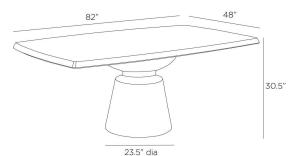

FORGEY DINING TABLE

FDS20
 Verde Faux Marble
 H: 30 IN
 W: 82 IN
 D: 48 IN

Classicism meets contemporary. The urn-shaped base of verde faux marble hydroprint concrete composite offers an elegant juxtaposition of materials to the ebony oak veneer top. Beveled on all four edges, the Forgey's polished surface features a diamond patterned top. Finish will vary.