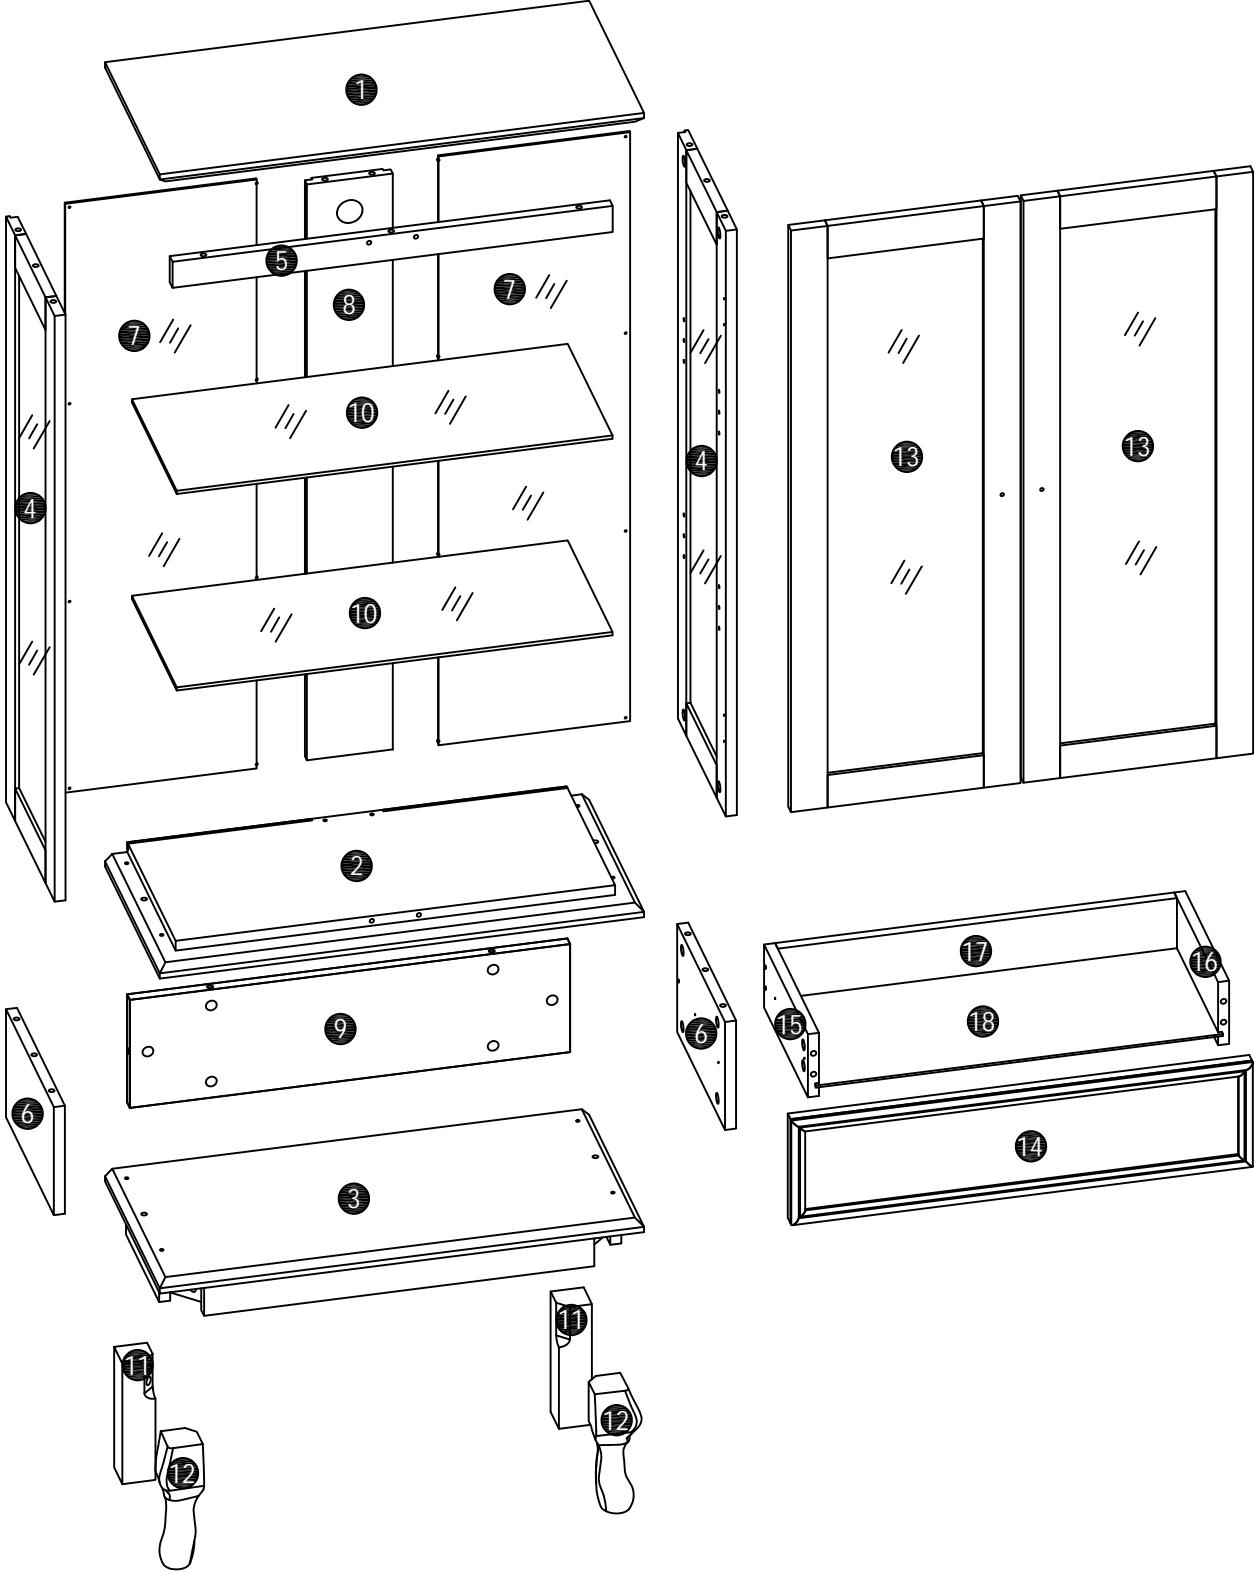

2 Doors&1 Drawer Glass Cabinet Assembly Instruction

NOTE: This instruction manual contains IMPORTANT safety information. Please read carefully before assembling the product

List of Parts

Hardware

<p>A x 33+2</p>  <p>Ø6 x 34mm</p>	<p>B x 33+2</p>  <p>Ø15 x 10mm</p>	<p>C x 8+1</p>  <p>Ø8*30mm</p>	<p>D x 16+1</p>  <p>Ø3*12mm</p>	<p>E x 4</p> 
<p>F x 3</p> 	<p>G x 3</p>  <p>Ø4*22mm</p>	<p>H x 8+2</p>  <p>Ø20mm</p>	<p>I x 1</p> 	<p>J x 4+1</p>  <p>Ø3.5*35mm</p>
<p>K x 8</p> 	<p>L x 26+2</p>  <p>Ø3.5*14mm</p>	<p>M x 4</p> 	<p>N x 2</p> 	<p>O x 2</p>  <p>O1- O2</p> <p>40*200mm</p>
<p>P x 4+1</p>  <p>M8*45mm</p>	<p>Q x 8</p> 	<p>R x 8</p> 	<p>S x 24+2</p>  <p>Ø3.5*12mm</p>	<p>T x 4+1</p>  <p>M8*35mm</p>