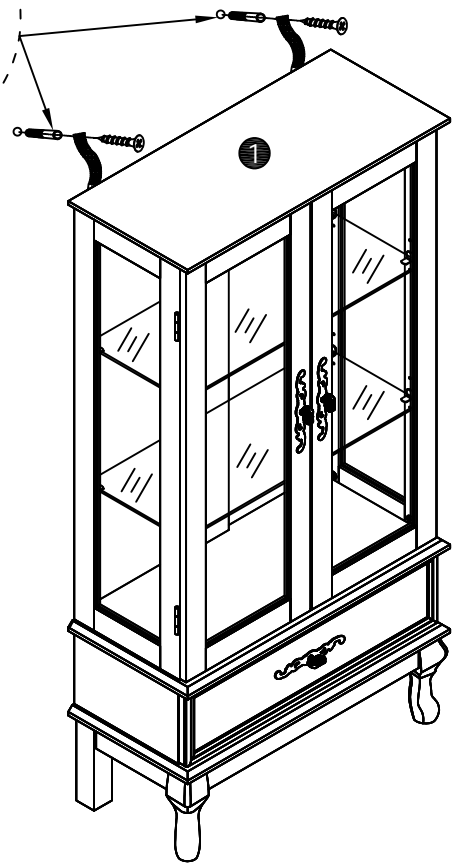

2 Doors&1 Drawer Glass Cabinet Assembly Instruction

NOTE: This instruction manual contains IMPORTANT safety information. Please read carefully before assembling the product

List of Parts

Hardware

<p>A x 33+2</p>  <p>Ø6 x 34mm</p>	<p>B x 33+2</p>  <p>Ø15 x 10mm</p>	<p>C x 8+1</p>  <p>Ø8*30mm</p>	<p>D x 16+1</p>  <p>Ø3*12mm</p>	<p>E x 4</p> 
<p>F x 3</p> 	<p>G x 3</p>  <p>Ø4*22mm</p>	<p>H x 8+2</p>  <p>Ø20mm</p>	<p>I x 1</p> 	<p>J x 4+1</p>  <p>Ø3.5*35mm</p>
<p>K x 8</p> 	<p>L x 26+2</p>  <p>Ø3.5*14mm</p>	<p>M x 4</p> 	<p>N x 2</p> 	<p>O x 2</p>  <p>O1- O2</p> <p>40*200mm</p>
<p>P x 4+1</p>  <p>M8*45mm</p>	<p>Q x 8</p> 	<p>R x 8</p> 	<p>S x 24+2</p>  <p>Ø3.5*12mm</p>	<p>T x 4+1</p>  <p>M8*35mm</p>

Ø3.5*35mm

STEP16

F x 1

G x 1

Ø4*22mm

D x 4

Ø3*12mm

O x 2

STEP22

L x 16

Ø3.5*14mm

STEP23

STEP24