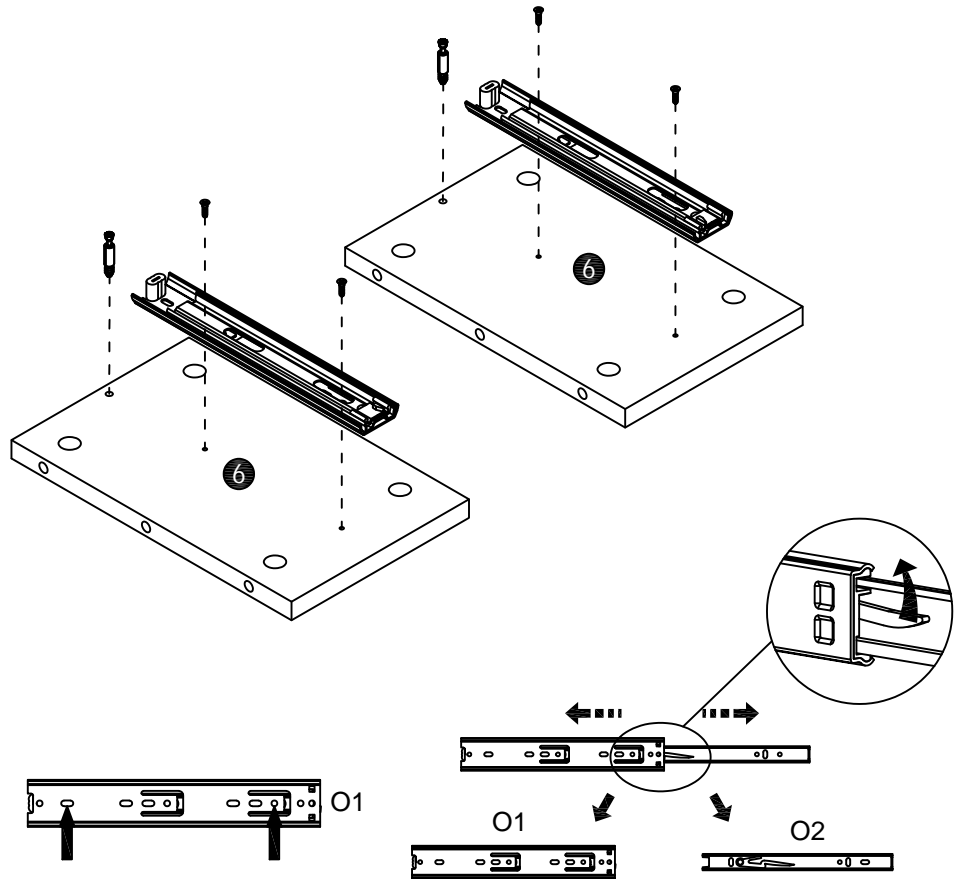

2 Doors&1 Drawer Glass Cabinet Assembly Instruction

NOTE: This instruction manual contains IMPORTANT safety information. Please read carefully before assembling the product

List of Parts

Hardware

<p>A x 33+2</p>  <p>Ø6 x 34mm</p>	<p>B x 33+2</p>  <p>Ø15 x 10mm</p>	<p>C x 8+1</p>  <p>Ø8*30mm</p>	<p>D x 16+1</p>  <p>Ø3*12mm</p>	<p>E x 4</p> 
<p>F x 3</p> 	<p>G x 3</p>  <p>Ø4*22mm</p>	<p>H x 8+2</p>  <p>Ø20mm</p>	<p>I x 1</p> 	<p>J x 4+1</p>  <p>Ø3.5*35mm</p>
<p>K x 8</p> 	<p>L x 26+2</p>  <p>Ø3.5*14mm</p>	<p>M x 4</p> 	<p>N x 2</p> 	<p>O x 2</p>  <p>O1- O2</p> <p>40*200mm</p>
<p>P x 4+1</p>  <p>M8*45mm</p>	<p>Q x 8</p> 	<p>R x 8</p> 	<p>S x 24+2</p>  <p>Ø3.5*12mm</p>	<p>T x 4+1</p>  <p>M8*35mm</p>

A x 6

Ø6 x 34mm

STEP3

A x 2

Ø6 x 34mm

D x 4

Ø3*12mm

O x 2

200mm

STEP4

B x 2

Ø15 x 10mm

STEP5

B x 6

Ø15 x 10mm

C x 2

Ø8*30mm

STEP6

A x 12

Ø6 x 34mm

STEP7

B x 6

Ø15 x 10mm

C x 2