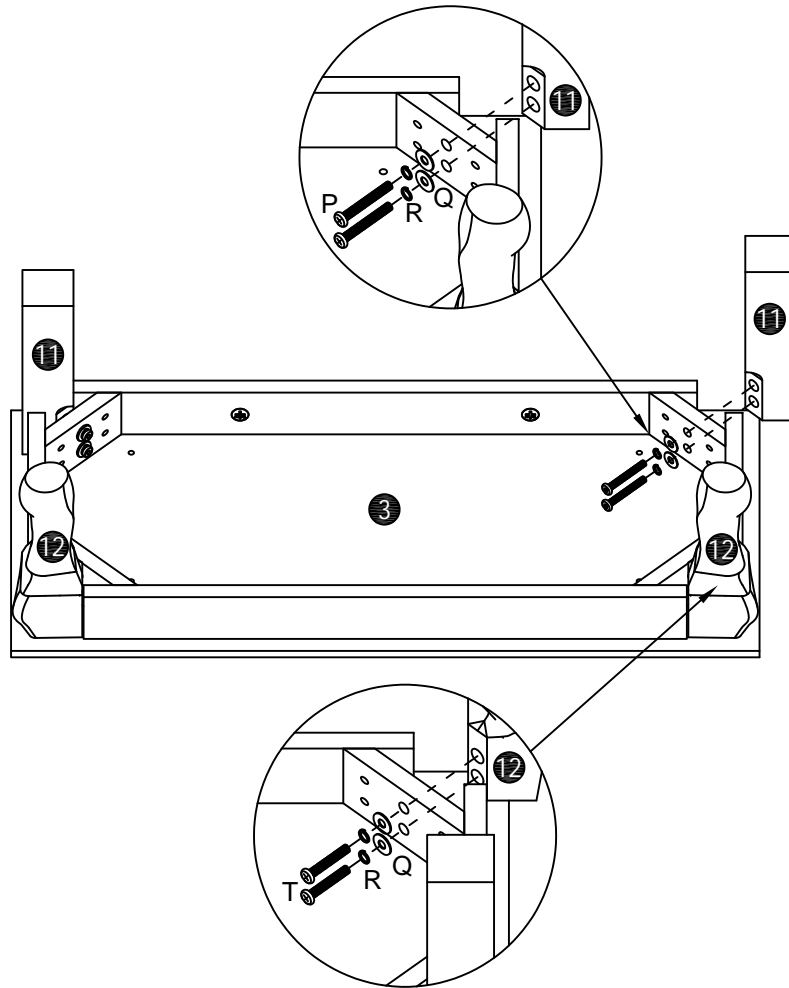

2 Doors&1 Drawer Glass Cabinet Assembly Instruction

NOTE: This instruction manual contains IMPORTANT safety information. Please read carefully before assembling the product

List of Parts

Hardware

<p>A x 33+2</p>  <p>Ø6 x 34mm</p>	<p>B x 33+2</p>  <p>Ø15 x 10mm</p>	<p>C x 8+1</p>  <p>Ø8*30mm</p>	<p>D x 16+1</p>  <p>Ø3*12mm</p>	<p>E x 4</p> 
<p>F x 3</p> 	<p>G x 3</p>  <p>Ø4*22mm</p>	<p>H x 8+2</p>  <p>Ø20mm</p>	<p>I x 1</p> 	<p>J x 4+1</p>  <p>Ø3.5*35mm</p>
<p>K x 8</p> 	<p>L x 26+2</p>  <p>Ø3.5*14mm</p>	<p>M x 4</p> 	<p>N x 2</p> 	<p>O x 2</p>  <p>O1- O2</p> <p>40*200mm</p>
<p>P x 4+1</p>  <p>M8*45mm</p>	<p>Q x 8</p> 	<p>R x 8</p> 	<p>S x 24+2</p>  <p>Ø3.5*12mm</p>	<p>T x 4+1</p>  <p>M8*35mm</p>

STEP1

P x 4

M8*45mm

Q x 8

R x 8

T x 4

M8*35mm

STEP2

A x 6

Ø6 x 34mm

STEP3

A x 2

Ø6 x 34mm

D x 4

Ø3*12mm

O x 2