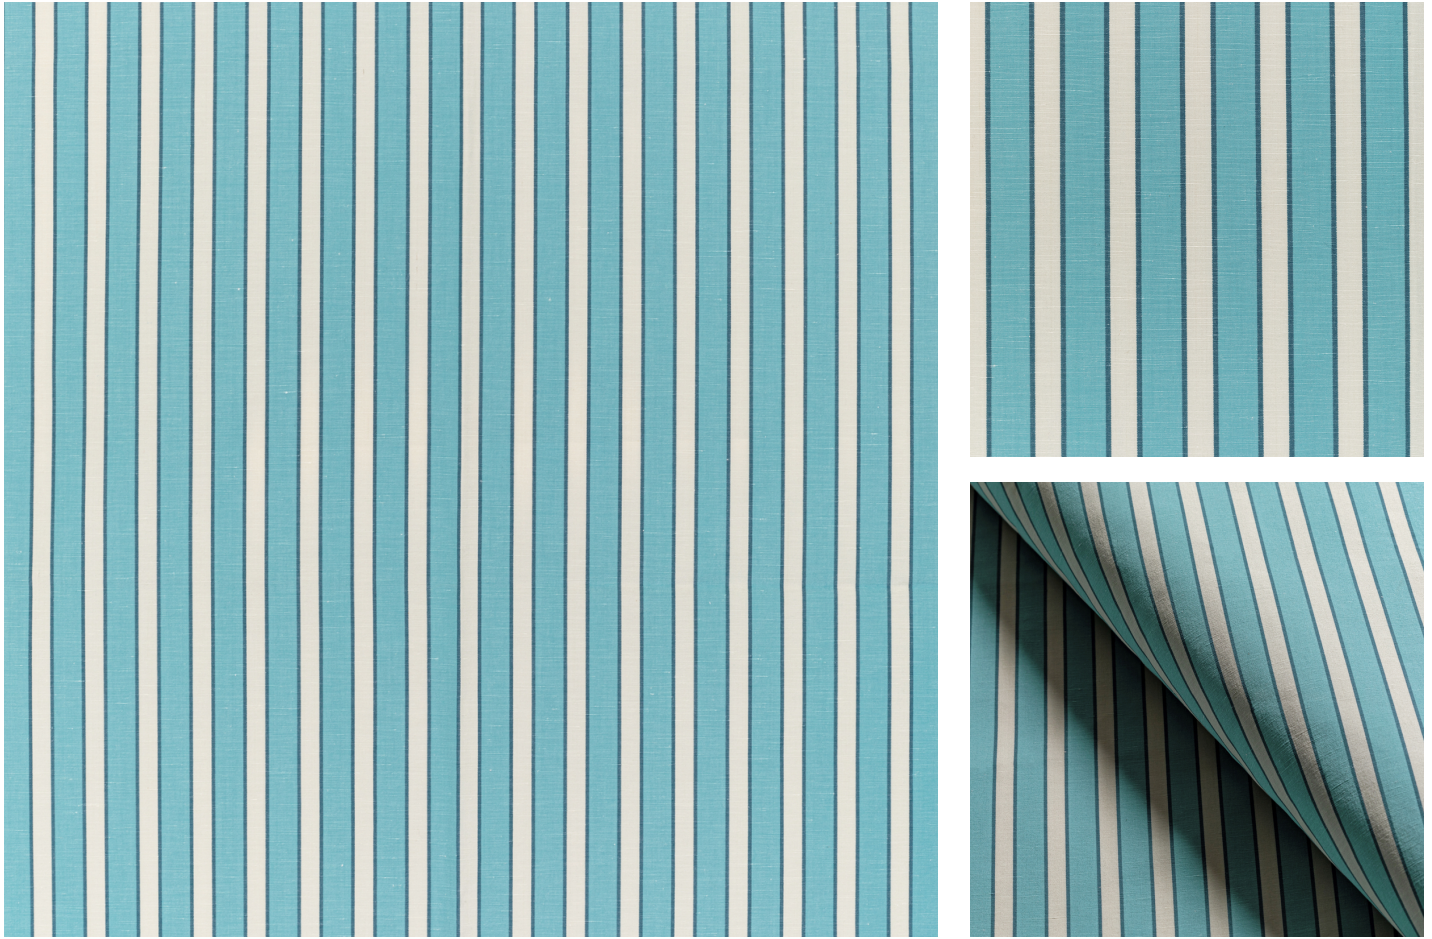

**Rouen Stripe - Aqua**

SKU: 8022117.535.0

SKU: **8022117.535.0**

Repeat UOM: **in in (0 cm)**

Brand: **Brunschwig & Fils**

End Use: **Upholstery**

Performance ACT Symbols: 

Width: **54.5 in (138.43 cm)**

Horizontal Repeat: **1.05 in (2.67 cm)**

Railroaded: **No**

Composition: **Cotton - 64%, Linen - 36%**