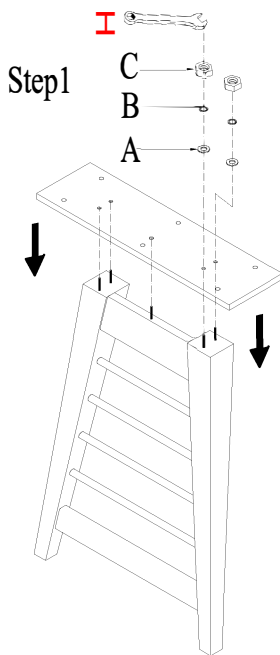

## ASSEMBLY INSTRUCTION

### COUNTER HEIGHT TRESTLE TABLE

4) Assembly is completed.

NO.	Dimension	Shape	Quantity
A	Flat Washer Ø5/16"*19mm		22pcs
B	Lock Washer Ø5/16"		22pcs
C	Nuts 5/16"		10pcs
D	Bolt 5/16*35mm		12pcs
E	Thread Rod 5/16"*88mm		4pcs
F	Curved Slotted Washer 5/16"		4pcs
G	Allen Key 4mm		1pc
H	Wrench 12mm		1pc