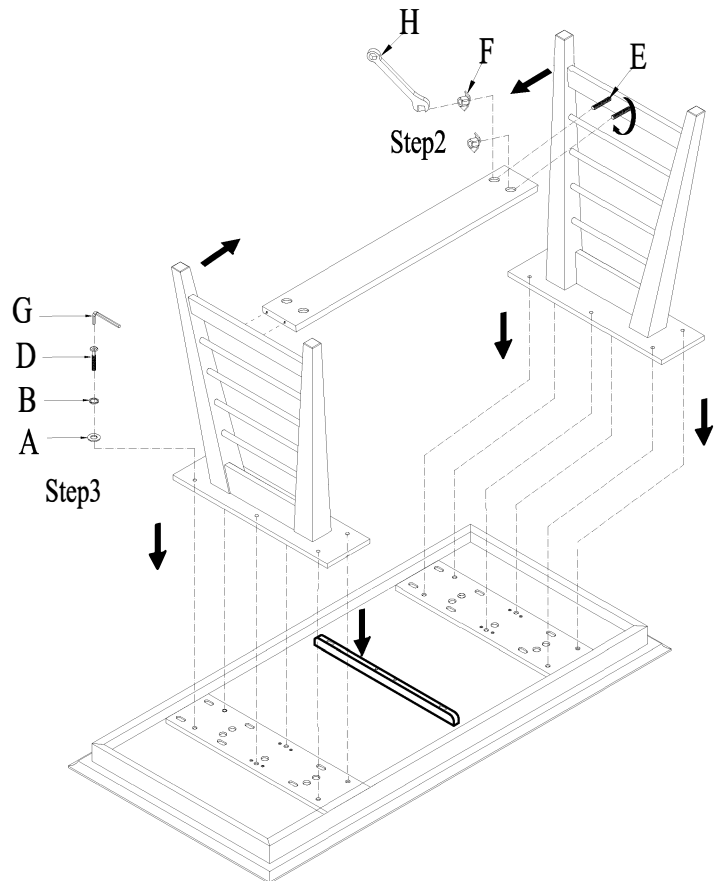

## ASSEMBLY INSTRUCTION

### COUNTER HEIGHT TRESTLE TABLE

4) Assembly is completed.

NO.	Dimension	Shape	Quantity
A	Flat Washer Ø5/16"*19mm		22pcs
B	Lock Washer Ø5/16"		22pcs
C	Nuts 5/16"		10pcs
D	Bolt 5/16*35mm		12pcs
E	Thread Rod 5/16"*88mm		4pcs
F	Curved Slotted Washer 5/16"		4pcs
G	Allen Key 4mm		1pc
H	Wrench 12mm		1pc