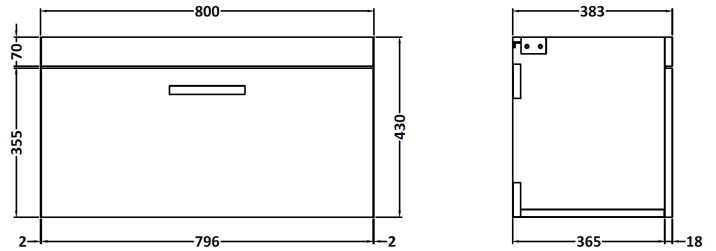

# CUSTOMER DATA SHEET - FURNITURE

**DESCRIPTION:** 800 Wall Hung Single Drawer Basin Unit

### PRODUCT DIMENSIONS

Height (mm)	Width (mm)	Depth (mm)	Nett Wgt Kg
430	800	383	19

### PACKAGING DIMENSIONS

Height (mm)	Width (mm)	Depth (mm)	Gross Wgt Kg
405	820	450	19

### PRODUCT DIMENSIONS

Height (mm)	Width (mm)	Depth (mm)	Nett Wgt Kg
180	810	390	15