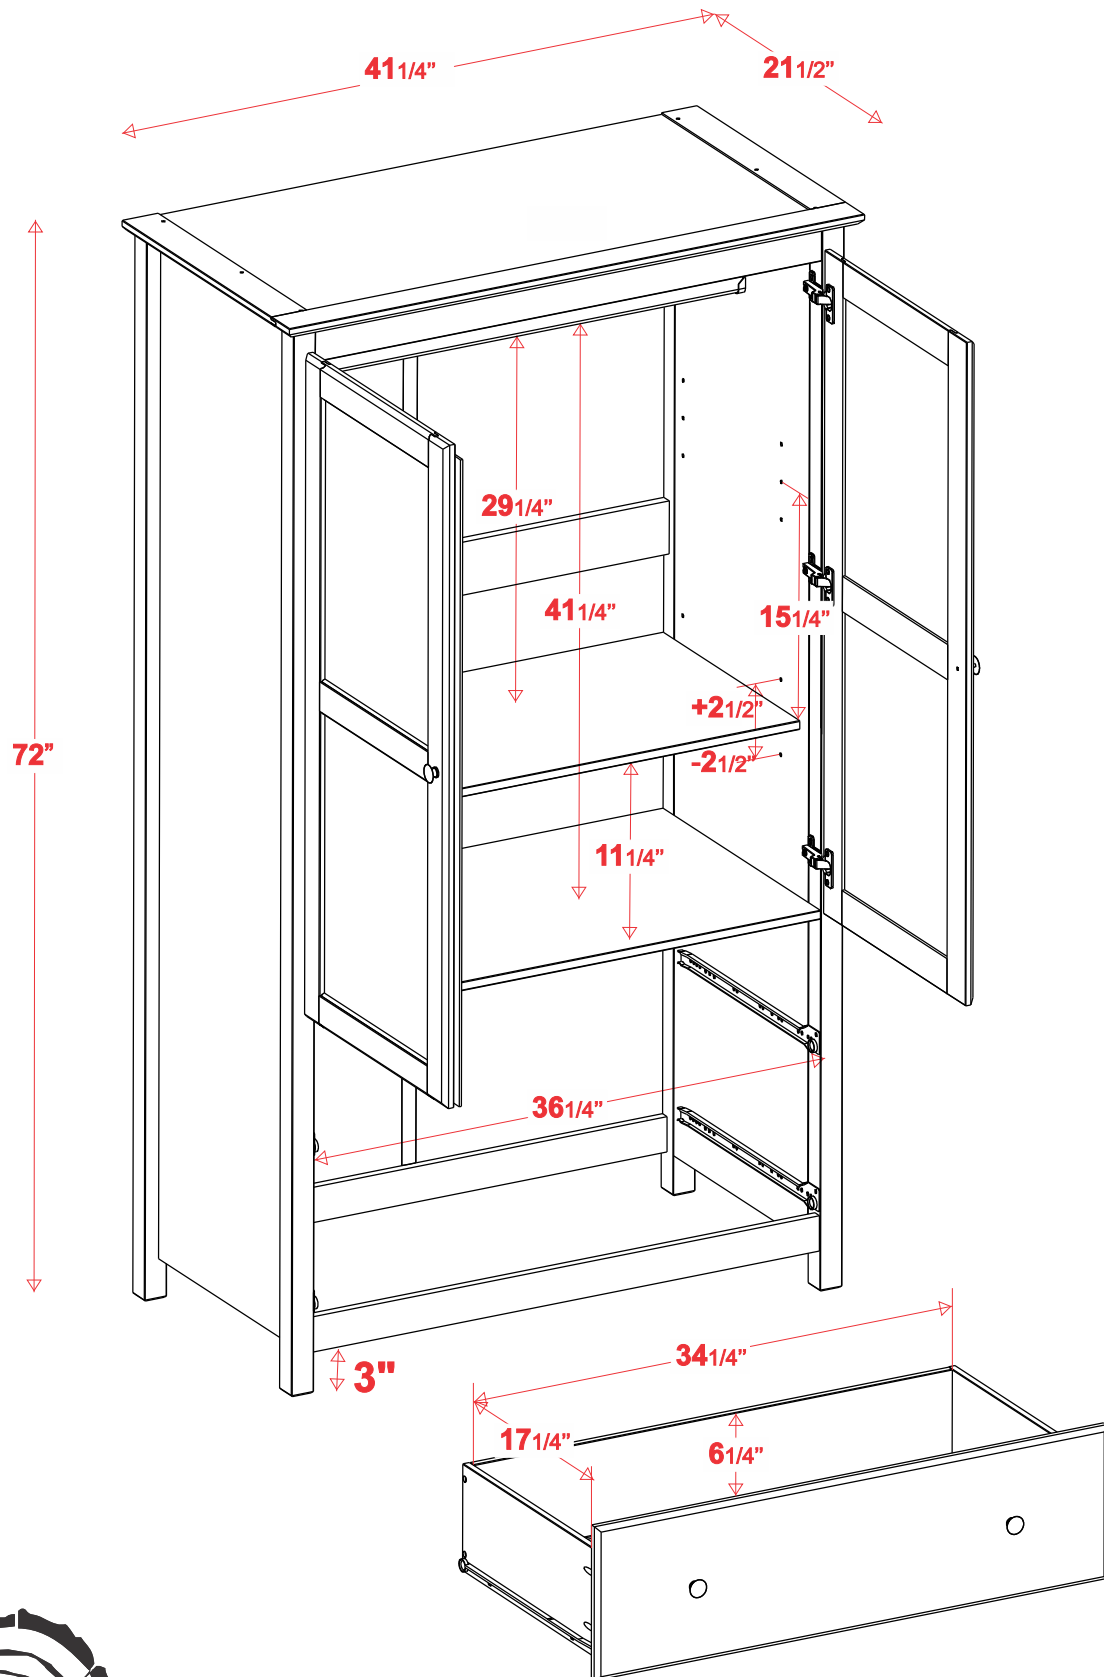

# Product dimension sheet

## Shaker 2 door Armoire

SH080112 / SH080212 / SH080412