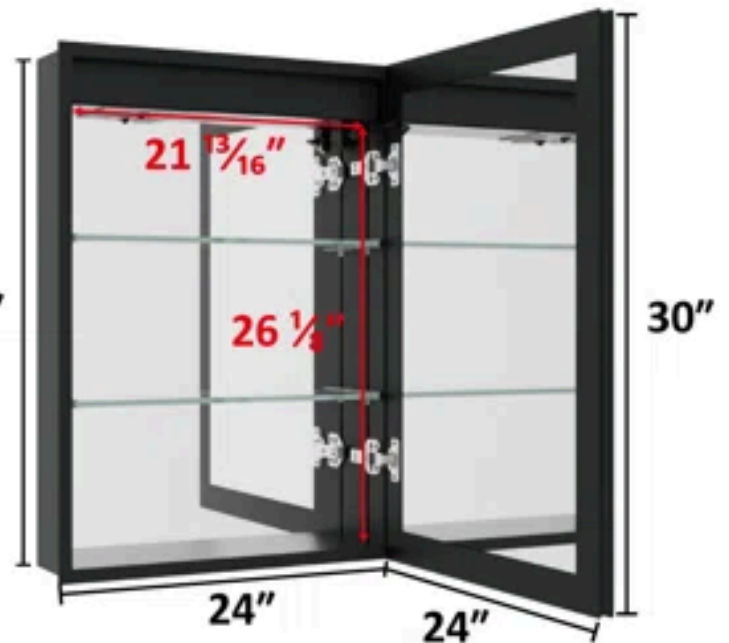

Medicine Cabinet Dimensions

Note: please remove the sideboard before recessed mount

29 $\frac{5}{16}$ "

Cutout Dimensions

Cabinet Dimensions