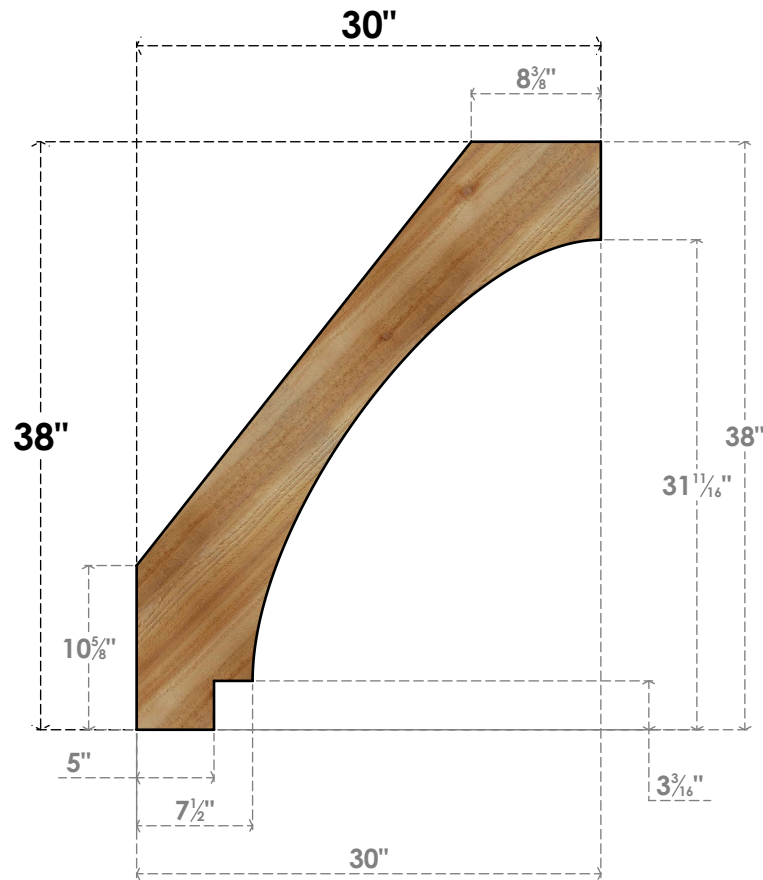

BRC04X30X38IMP00RWR

4"W X 30"D X 38"H IMPERIAL ROUGH SAWN BRACE, WESTERN RED CEDAR

SIDE

FRONT

EKENA MILLWORK
 2300 WEST MAIN ST.
 CLARKSVILLE, TX 75426
 TOLL FREE: 866-607-0453
 WWW.EKENAMILLWORK.COM

NOTES