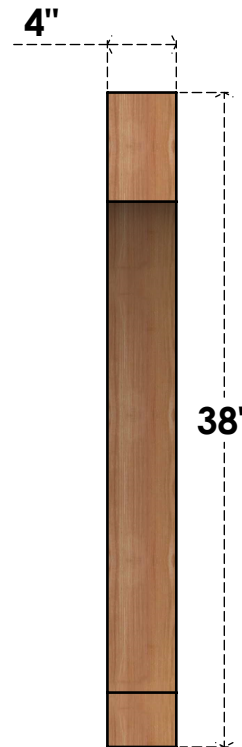

BRC04X30X38IMP00RWR

4"W X 30"D X 38"H IMPERIAL ROUGH SAWN BRACE, WESTERN RED CEDAR

SIDE

FRONT

EKENA MILLWORK
 2300 WEST MAIN ST.
 CLARKSVILLE, TX 75426
 TOLL FREE: 866-607-0453
 WWW.EKENAMILLWORK.COM

NOTES

1. INSTALLATION TO BE COMPLETED IN ACCORDANCE WITH MANUFACTURER'S SPECIFICATIONS.
2. DRAWING MAY NOT BE TO SCALE
3. THIS DRAWING IS INTENDED FOR DESIGN AND PLANNING PURPOSES ONLY.
4. ALL INFORMATION CONTAINED HEREIN WAS CURRENT AT THE TIME OF DEVELOPMENT BUT MUST BE REVIEWED AND APPROVED BY THE PRODUCT MANUFACTURER TO BE CONSIDERED ACCURATE.
5. PRODUCTS ARE NOT KILN DRIED. THIS ITEM IS UNIQUE AND WILL CONTAIN THE NATURAL VARIATIONS THAT THE WOOD SPECIES OFFERS. THIS MAY RESULT IN VARIATIONS UP TO 1/4"