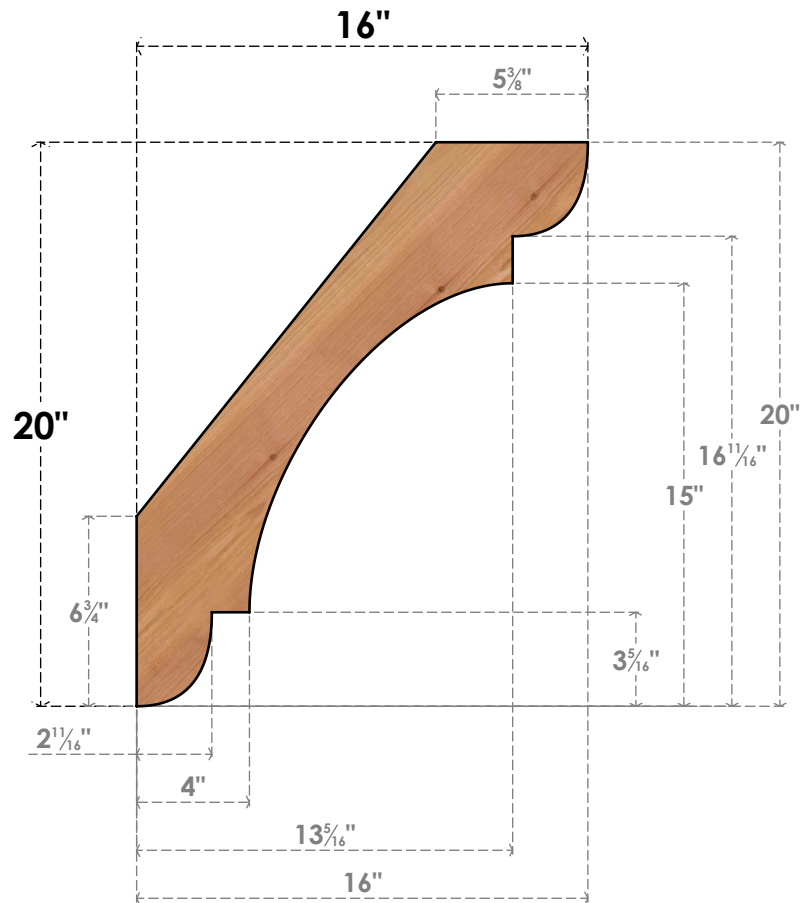

BRC04X16X20OLY00SWR

3 1/2"W X 16"D X 20"H OLYMPIC SMOOTH BRACE, WESTERN RED CEDAR

SIDE

FRONT

EKENA MILLWORK
 2300 WEST MAIN ST.
 CLARKSVILLE, TX 75426
 TOLL FREE: 866-607-0453
 WWW.EKENAMILLWORK.COM

NOTES

1. INSTALLATION TO BE COMPLETED IN ACCORDANCE WITH MANUFACTURER'S SPECIFICATIONS.
2. DRAWING MAY NOT BE TO SCALE
3. THIS DRAWING IS INTENDED FOR DESIGN AND PLANNING PURPOSES ONLY.
4. ALL INFORMATION CONTAINED HEREIN WAS CURRENT AT THE TIME OF DEVELOPMENT BUT MUST BE REVIEWED AND APPROVED BY THE PRODUCT MANUFACTURER TO BE CONSIDERED ACCURATE.
5. PRODUCTS ARE NOT KILN DRIED. THIS ITEM IS UNIQUE AND WILL CONTAIN THE NATURAL VARIATIONS THAT THE WOOD SPECIES OFFERS. THIS MAY RESULT IN VARIATIONS UP TO 1/4"