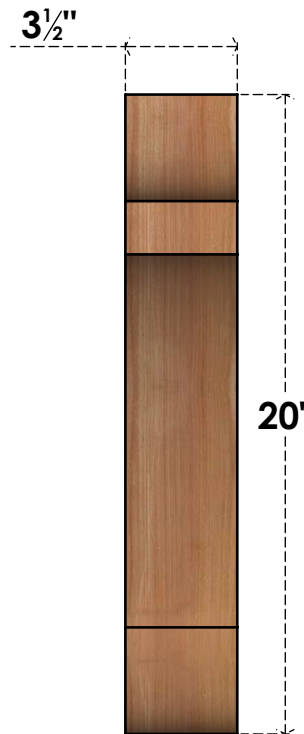

BRC04X16X20OLY00SWR

3 1/2"W X 16"D X 20"H OLYMPIC SMOOTH BRACE, WESTERN RED CEDAR

SIDE

FRONT

EKENA MILLWORK
 2300 WEST MAIN ST.
 CLARKSVILLE, TX 75426
 TOLL FREE: 866-607-0453
 WWW.EKENAMILLWORK.COM

NOTES

1. INSTALLATION TO BE COMPLETED IN ACCORDANCE WITH MANUFACTURER'S SPECIFICATIONS.
2. DRAWING MAY NOT BE TO SCALE
3. THIS DRAWING IS INTENDED FOR DESIGN AND PLANNING PURPOSES ONLY.
4. ALL INFORMATION CONTAINED HEREIN WAS CURRENT AT THE TIME OF DEVELOPMENT BUT MUST BE REVIEWED AND APPROVED BY THE PRODUCT MANUFACTURER TO BE CONSIDERED ACCURATE.
5. PRODUCTS ARE NOT KILN DRIED. THIS ITEM IS UNIQUE AND WILL CONTAIN THE NATURAL VARIATIONS THAT THE WOOD SPECIES OFFERS. THIS MAY RESULT IN VARIATIONS UP TO 1/4"