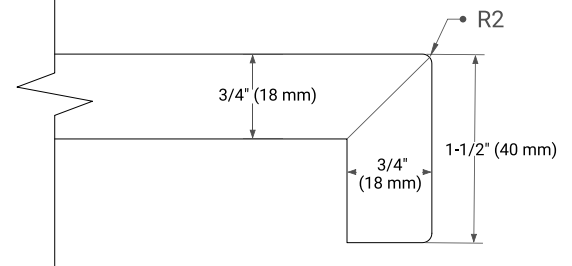

EDGE SIDE VIEW