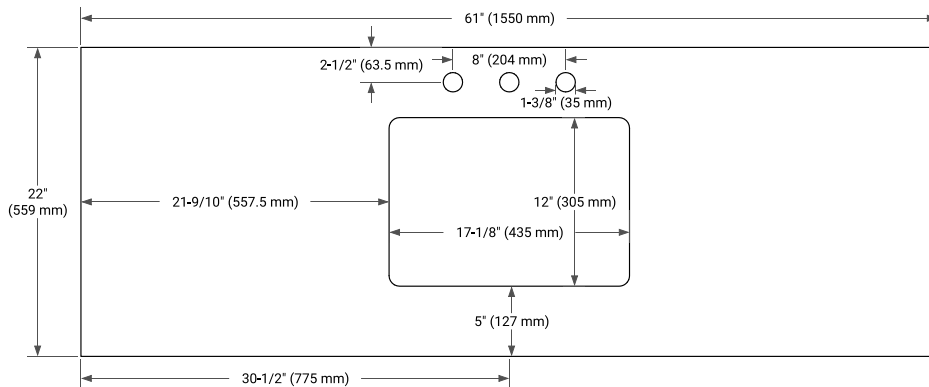

61" SINGLE RECTANGLE SINK COUNTERTOP WITH 1.5 IN. THICKNESS

OVERALL DIMENSIONS

61" W x 22" D x 1.5" H

COUNTERTOP OPTIONS

FEATURES

- Solid countertop with mitered edges & seams
- Undermount white rectangular sink
- Pre-drilled for 8" widespread faucet

INCLUDED

- Countertop
- Matching Backsplash
- Rectangle Sink

COUNTERTOP PLAN VIEW