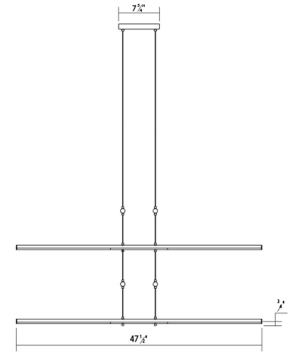

Project:

Tik-Tak® LED Pendant Spec Sheet

SKU: 2804.25 Learn more at:
<https://sonnemanlight.com/tik-tak-led-pendant>

Description: LED rods are suspended in tandem pairs on multiple levels, perpendicular to each other. Each rod can be independently positioned as up or down light, and adjusted with infinite variability to any height along the suspension cables. Dramatic in the precision of their orientation and range of verticality, Tik-Tak brings a crisp presence to the volume of space.

Type #:

Dimensions

Height:	0.75"
Width:	47.5"
Length:	47.5"
Hanging Details:	10" Adjustable Cable Stack 4-Tier
Size:	Stack 4-Tier
Canopy/Backplate/Base Width:	7.75
Canopy/Backplate/Base Depth:	7.75
Canopy/Backplate/Base Height:	1