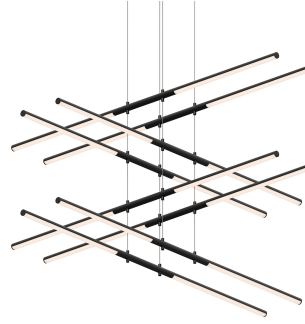

Project:

Tik-Tak® LED Pendant Spec Sheet

SKU: 2804.25 Learn more at:
<https://sonnemanlight.com/tik-tak-led-pendant>

Description: LED rods are suspended in tandem pairs on multiple levels, perpendicular to each other. Each rod can be independently positioned as up or down light, and adjusted with infinite variability to any height along the suspension cables. Dramatic in the precision of their orientation and range of verticality, Tik-Tak brings a crisp presence to the volume of space.

Type #:

Dimensions

Height:	0.75"
Width:	47.5"
Length:	47.5"
Hanging Details:	10" Adjustable Cable Stack 4-Tier
Size:	Stack 4-Tier
Canopy/Backplate/Base Width:	7.75
Canopy/Backplate/Base Depth:	7.75
Canopy/Backplate/Base Height:	1

Installation

Installation:	Licensed electrician required
Sloped Ceiling Compatible?:	Compatible
Minimum Hanging Height:	6.75"
Maximum Hanging Height:	121.5"

Shade

Shade 1 Material:	Optical Acrylic
-------------------	-----------------

Available Finishes

Available Finishes: Polished Chrome (.01), Satin Black (.25), Satin Nickel (.13), Satin White (.03)

General Listings

Certification:	cETL
Color/Finish:	Satin Black (.25)
Dark Sky Friendly:	N