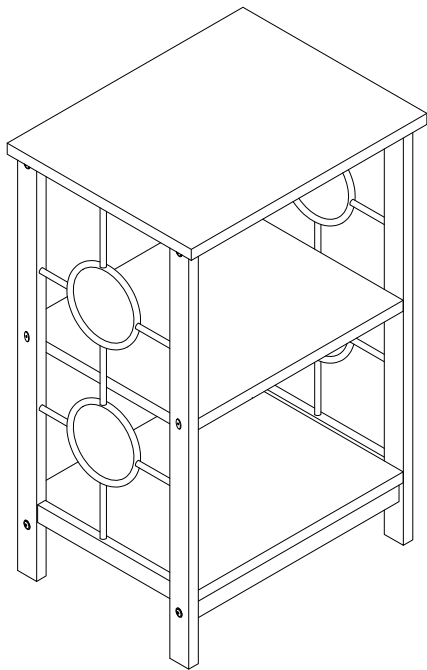

# ASSEMBLY INSTRUCTION

MODEL NUMBER: 306

## NOTES:

- The item is only intended to be used indoors. The product must be assembled and used in accordance with the provisions of the manual.
- It is recommended that assembly is undertaken by about 2 adults. Please read assembly instructions before assembly and strictly adhere to each step outlined. Estimated assembly time is 30 minutes.

# PARTS LIST

A	B	C	D	
 2pcs	 4pcs	 1pc	 1pc	
E	a	b	c	d
 1pc	 M6*30 8pcs	 M6*40 8pcs	 M4.7*50 4pcs	 M4 1pc