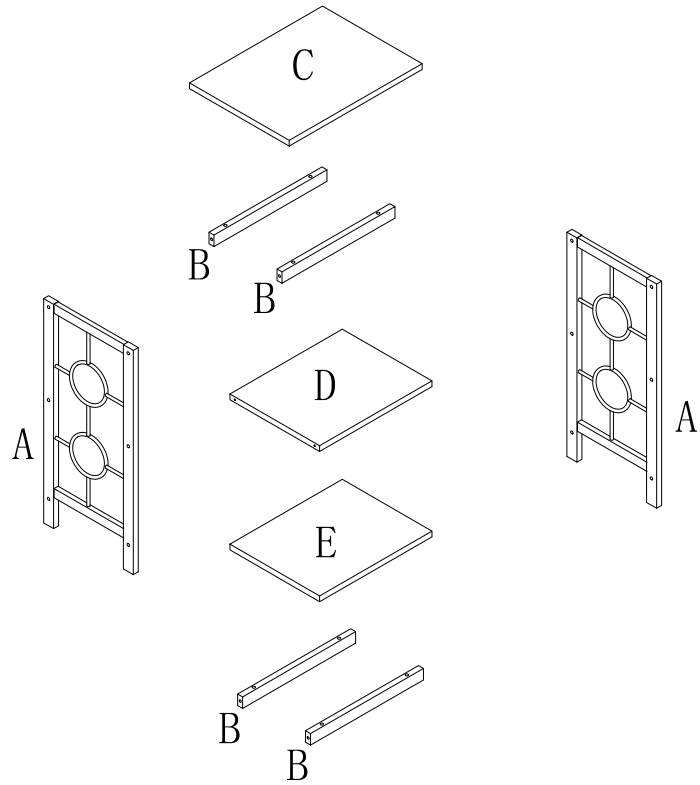

## NOTES:

- The item is only intended to be used indoors. The product must be assembled and used in accordance with the provisions of the manual.
- It is recommended that assembly is undertaken by about 2 adults. Please read assembly instructions before assembly and strictly adhere to each step outlined. Estimated assembly time is 30 minutes.

# PARTS LIST

A	B	C	D	
 2pcs	 4pcs	 1pc	 1pc	
E	a	b	c	d
 1pc	 M6*30 8pcs	 M6*40 8pcs	 M4.7*50 4pcs	 M4 1pc