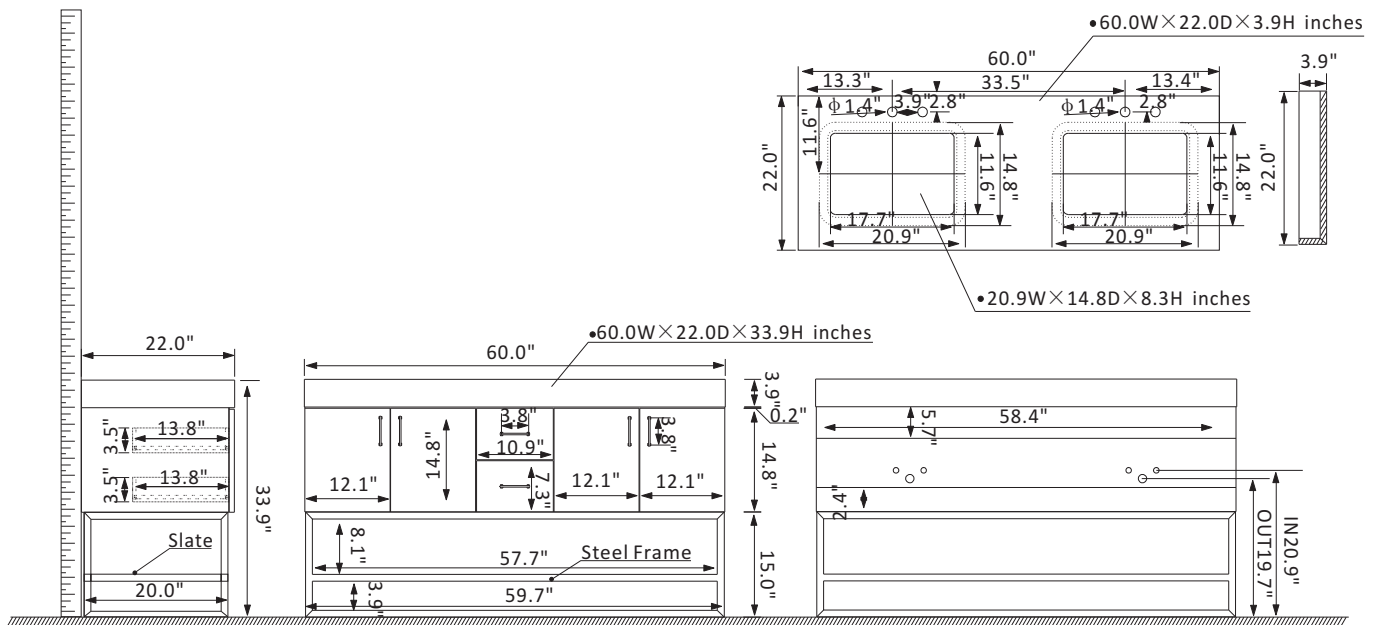

Vinnova Toledo Vanity Collection 701960M-PR-SMB-NM

Features

- Made of Plywood with Technology Moisture-Proof Board combined
- Portland Walnut or Portland Black Walnut finish
- White Sintered stone top and shelving board
- Double Rectangular undermount white ceramic sink with overflow included
- Four soft-closing doors with Two soft-closing drawers
- Brushed Gold or Matte Black Hardware finish hardware
- Brushed Gold or Matte Black stainless steel support base with open type fixed shelf
- Built in UL listed power and USB outlet
- Pre-drilled for 3-hole faucet and designed for easy plumbing and faucet installation