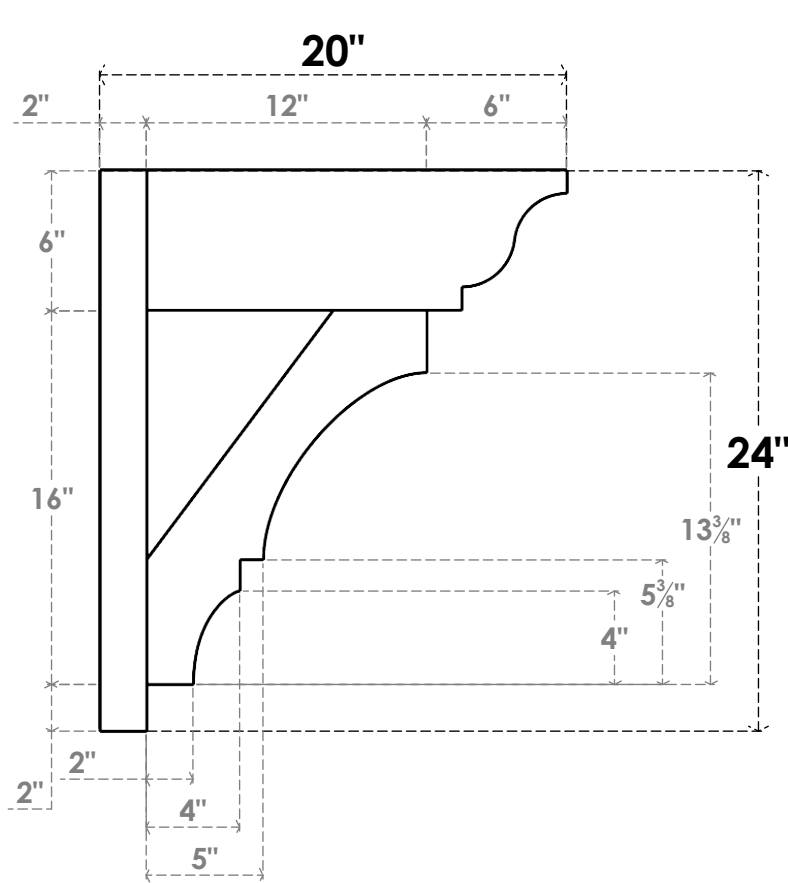

ITEM NUMBER: OUTUROC060X080X20000X24000X060X020X060BOA04RCPR

6"W TOP X 8"W BACK X 20"D X 24"H X 6"T TOP X 2"T BACK TIMBERTHANE ROUGH CEDAR BALBOA FAUX WOOD OPEN OUTLOOKER, TRADITIONAL TOP AND BLOCK BACK, 6"W CLOSED BRACE, PRIMED TAN

SIDE PROFILE

FRONT PROFILE

ISOMETRIC

GENERATED DATE : 07/05/2023

EKENA MILLWORK
2300 WEST MAIN ST.
CLARKSVILLE, TX 75426
TOLL FREE: 866-607-0453
WWW.EKENAMILLWORK.COM

NOTES

1. INSTALLATION TO BE COMPLETED IN ACCORDANCE WITH MANUFACTURER'S SPECIFICATIONS.
2. DRAWING MAY NOT BE TO SCALE
3. THIS DRAWING IS INTENDED FOR DESIGN AND PLANNING PURPOSES ONLY.
4. ALL INFORMATION CONTAINED HEREIN WAS CURRENT AT THE TIME OF DEVELOPMENT BUT MUST BE REVIEWED AND APPROVED BY THE PRODUCT MANUFACTURER TO BE CONSIDERED ACCURATE.
5. TIMBERTHANE ARCHITECTURAL PRODUCTS ARE MADE FROM HIGH DENSITY URETHANE AND COME FACTORY PRIMED