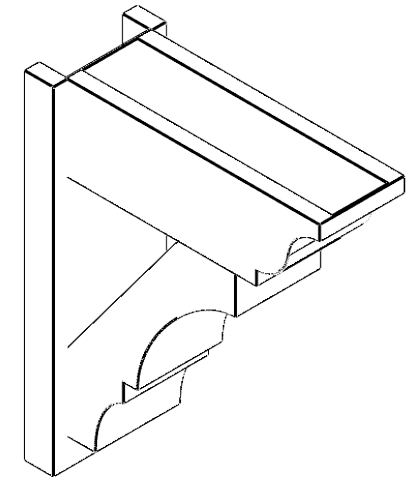

ITEM NUMBER: OUTUROC060X080X20000X24000X060X020X060BOA04RCPR

6"W TOP X 8"W BACK X 20"D X 24"H X 6"T TOP X 2"T BACK TIMBERTHANE ROUGH CEDAR BALBOA FAUX WOOD OPEN OUTLOOKER, TRADITIONAL TOP AND BLOCK BACK, 6"W CLOSED BRACE, PRIMED TAN

SIDE PROFILE

FRONT PROFILE

ISOMETRIC

GENERATED DATE : 07/05/2023

EKENA MILLWORK
2300 WEST MAIN ST.
CLARKSVILLE, TX 75426
TOLL FREE: 866-607-0453
WWW.EKENAMILLWORK.COM

NOTES

1. INSTALLATION TO BE COMPLETED IN ACCORDANCE WITH MANUFACTURER'S SPECIFICATIONS.
2. DRAWING MAY NOT BE TO SCALE
3. THIS DRAWING IS INTENDED FOR DESIGN AND PLANNING PURPOSES ONLY.
4. ALL INFORMATION CONTAINED HEREIN WAS CURRENT AT THE TIME OF DEVELOPMENT BUT MUST BE REVIEWED AND APPROVED BY THE PRODUCT MANUFACTURER TO BE CONSIDERED ACCURATE.
5. TIMBERTHANE ARCHITECTURAL PRODUCTS ARE MADE FROM HIGH DENSITY URETHANE AND COME FACTORY PRIMED