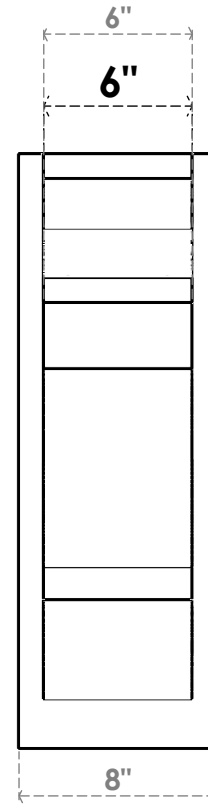

ITEM NUMBER: OUTUROC060X080X20000X24000X060X020X060BOA04RCPR

6"W TOP X 8"W BACK X 20"D X 24"H X 6"T TOP X 2"T BACK TIMBERTHANE ROUGH CEDAR BALBOA FAUX WOOD OPEN OUTLOOKER, TRADITIONAL TOP AND BLOCK BACK, 6"W CLOSED BRACE, PRIMED TAN

SIDE PROFILE

FRONT PROFILE

ISOMETRIC

GENERATED DATE : 07/05/2023

EKENA MILLWORK
2300 WEST MAIN ST.
CLARKSVILLE, TX 75426
TOLL FREE: 866-607-0453
WWW.EKENAMILLWORK.COM

NOTES

1. INSTALLATION TO BE COMPLETED IN ACCORDANCE WITH MANUFACTURER'S SPECIFICATIONS.
2. DRAWING MAY NOT BE TO SCALE
3. THIS DRAWING IS INTENDED FOR DESIGN AND PLANNING PURPOSES ONLY.
4. ALL INFORMATION CONTAINED HEREIN WAS CURRENT AT THE TIME OF DEVELOPMENT BUT MUST BE REVIEWED AND APPROVED BY THE PRODUCT MANUFACTURER TO BE CONSIDERED ACCURATE.
5. TIMBERTHANE ARCHITECTURAL PRODUCTS ARE MADE FROM HIGH DENSITY URETHANE AND COME FACTORY PRIMED