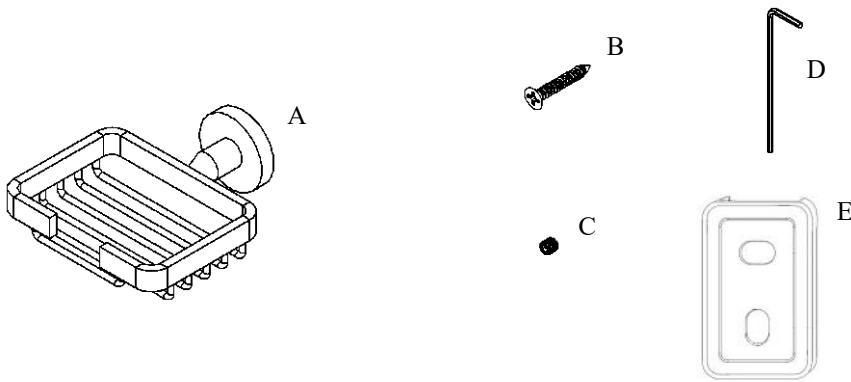

Summit Soap Basket Installation Guide

Parts Included	QTY
A - Soap Basket	1
B - Screw	2
C - Set Screw	1
D - Allen Key	1
E - Bracket	1

Model #	Description	Finish	Weight (lb)	WxHxD (mm)	WxHxD (Inches)	Metal Type
	Summit Soap Basket	Chrome	0.77	128 x 52 x 140	5 x 2 x 5.5	Brass
	Summit Soap Basket	Brushed Nickel	0.77	128 x 52 x 140	5 x 2 x 5.5	Brass
	Summit Soap Basket	Matte Black	0.77	128 x 52 x 140	5 x 2 x 5.5	Brass