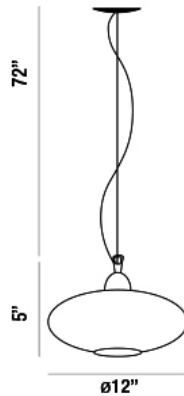

### Product Details

Item No.	:	30458-017
Finish	:	Chrome
Shade	:	Smoke
Diameter	:	12"
Height	:	5"
Est. Weight	:	7.48 lbs
Approval	:	cETLus

### BULB DETAILS

No. of Bulbs	:	1
Bulb Type	:	A19
Bulb Wattage	:	60W
Bulb Socket	:	E26
Input Voltage	:	120V
Dimmable	:	No
Bulb Included	:	No

### TECHNICAL DETAILS

Hanging Support Type	:	Aircraft Cable
Aircraft Cable Length	:	72"
Power Wire Length	:	72"

Ribbed oval hand blown glass with chrome accents