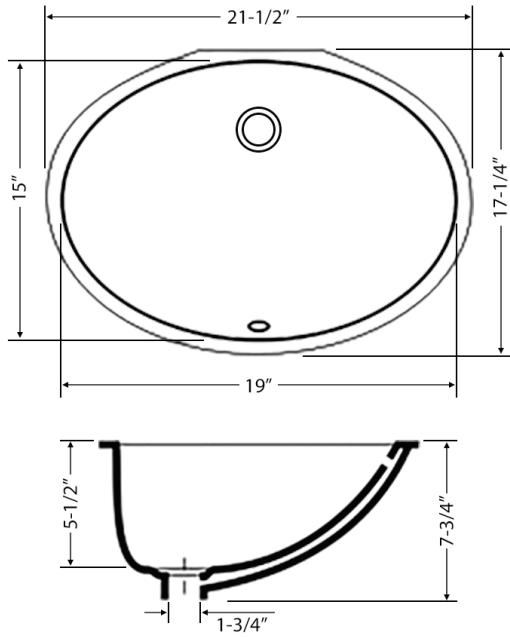

IN THE BOX

Installation Guide

Mounting Clips [RVA11031]

Cut-out Template

NOMINAL DIMENSIONS

Exterior: 21-1/2" (wide) x 17-1/4" (front-to-back)
Interior Bowl: 19" (wide) x 15" (front-to-back)
Bowl Depth: 5-1/2"
Minimum Cabinet Size: 24"
Drain Hole Size: 1 3/4"

Installation Type:
Undermount
Drain Location:
Rear Center

RUVATI USA

www.ruvati.com

Phone: 1.855.478.8284
Email: support@ruvati.com

DIMENSIONS

cUPC certified by IAPMO
to meet US and Canada
plumbing standards.