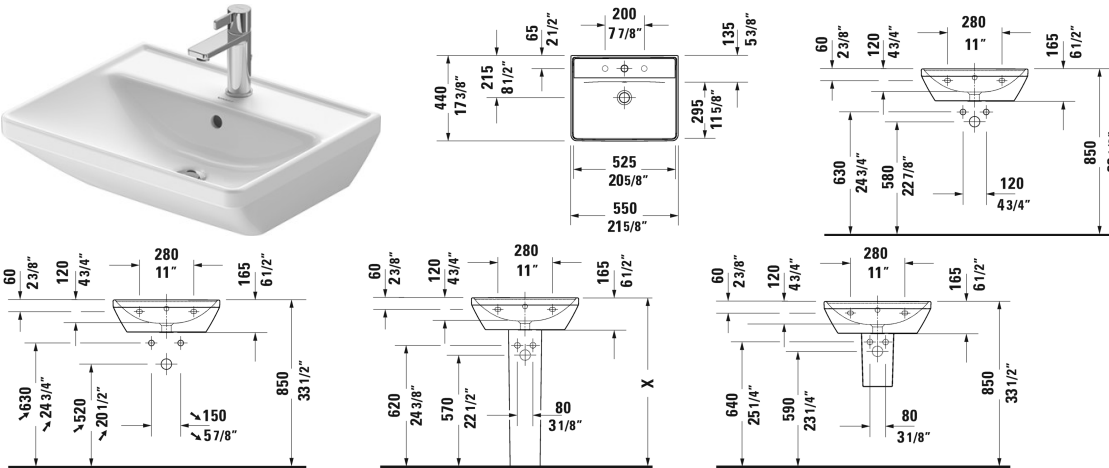

D-Neo Washbasin # 2366550000 / 2366550060

< 21 5/8" Inch >

Washbasin	Dimension	Weight	Order number
with overflow, with faucet deck, underside fully glazed, hardware included, wall-mounted, 21 5/8" Inch			
<b>Colors</b>			
00 White			
<b>Variant</b>			
●	21 5/8" x 17 3/8" Inch	34.8 lb	2366550000
⊗	21 5/8" x 17 3/8" Inch	34.8 lb	2366550060
Sanitary ceramics with the special WonderGliss surface finish will remain clean and attractive-looking for a long time to come. When ordering WonderGliss please add a "1" as eleventh digit to the model number.			
Design Siphon		3.3 lb	005036

All drawings contain the necessary measurements which are subject to standard tolerances. They are stated in inch & mm and are non-binding. Exact measurements, in particular for customized installation scenarios, can only be taken from the finished ceramic piece.