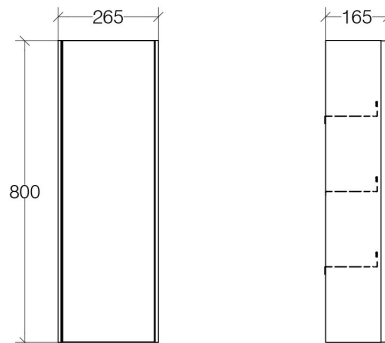

Product Specs Sheets

PENSILE CON ANTA A SPECCHIO E FIANCHI IN MATTSTONE
 CABINET WITH MIRROR DOOR AND MATTSTONE SIDES PANELLED

FINISHINGS

-  alluminio verniciato .09
-  alluminio verniciato .11
-  alluminio verniciato .15
-  alluminio verniciato .16
-  alluminio verniciato .17
-  alluminio verniciato .18

Collection
Linea

Model |
Ciacole 8050

Dimensions Metric
1 inch = 2.54 cm
1 inch = 25.4 mm

WS[®]
BATH
COLLECTIONS

1051 Lea Drive - Collegeville, PA 19426
 Tel. 215 513 9400 - Fax 610 831 0215
www.ws bathcollections.com - info@ws bathcollections.com