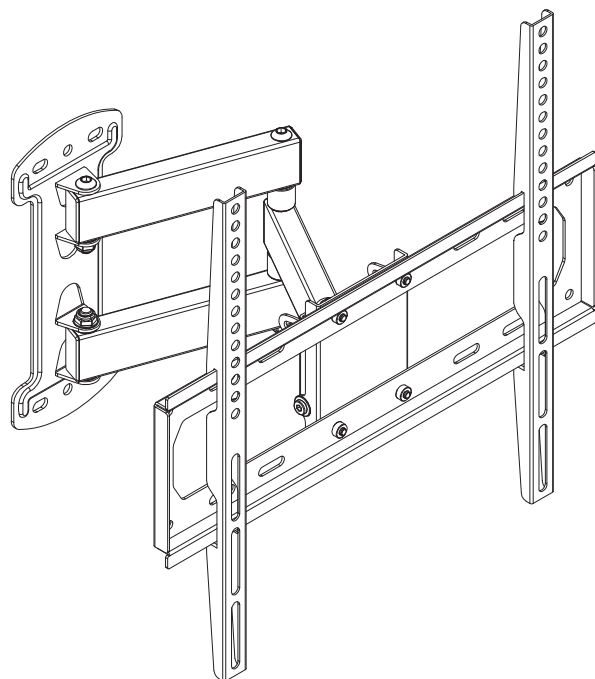

INSTRUCTION

ANWEISUNG

取扱説明書

INSTRUCTION

VESA 400*400mm

26"- 55"

KG 45KG

A  (M8*15) 4PCS

B  (M6*15) 4PCS

C  (M5*15) 4PCS

D  (Ø5,Ø6,Ø8) 4PCS

E  4mm 1PC

F  (Ø10*50) 4PCS

G  (M6*50) 4PCS

H  1PC

I  2PCS

1. Do not install on the hollow and floppy walls.
2. Do not over tighten the screws, or it will damage the screws and decrease the holding power.
3. Before the installation is finished, do not remove or loosen any screws as it will case the TV to fall down.
Using the wrench to tighten all the screws for safety after installation finished.
4. It is highly recommend to install this panel TV mount by professionals.

D x4

3

4

向上调节5°
向下调节15°