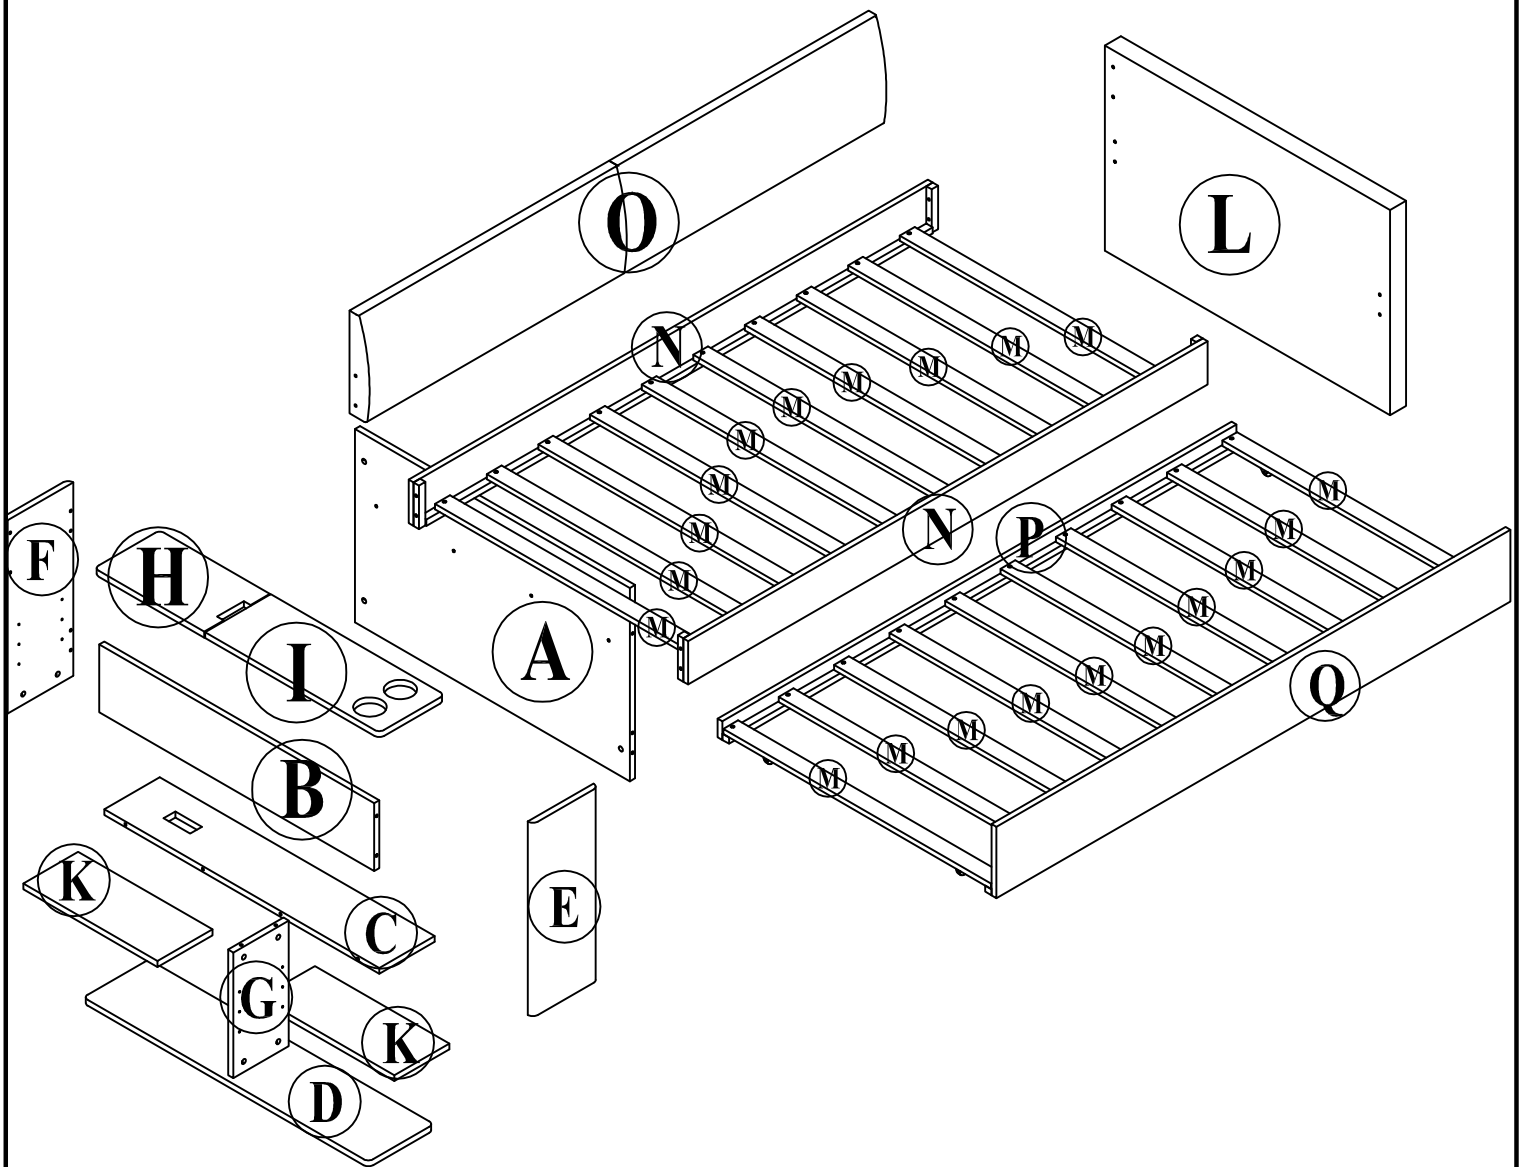

ASSEMBLY INSTRUCTION