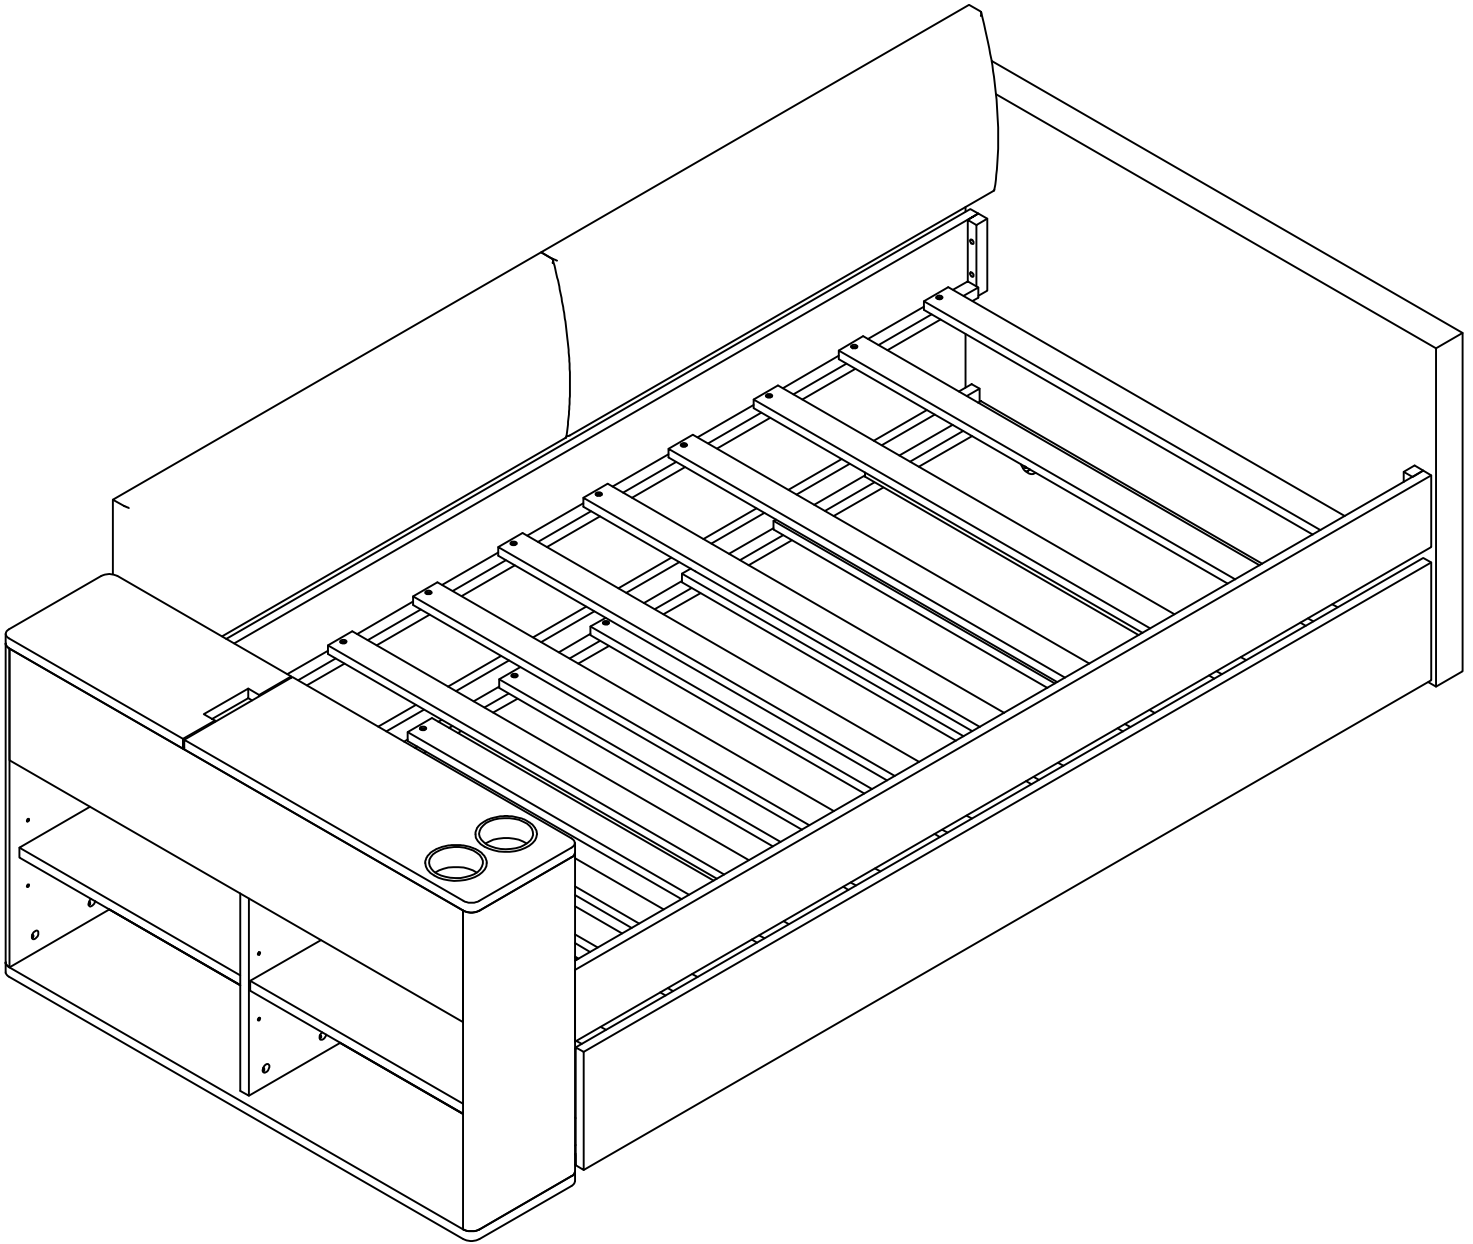

## **! SAFETY WARNINGS !**

1. This bed is designed for use TWIN Mattress 75 inch Long and 39 inch Wide
2. Always use the recommended size mattresses or mattress supports, or both, to help prevent the likelihood of entrapment or falls.
3. Do not allow horseplay on or under the bed and prohibit jumping on the bed
4. Do not use substitute parts. Contact the manufacturer or dealer for replacement parts.
5. Keep these instructions for future reference