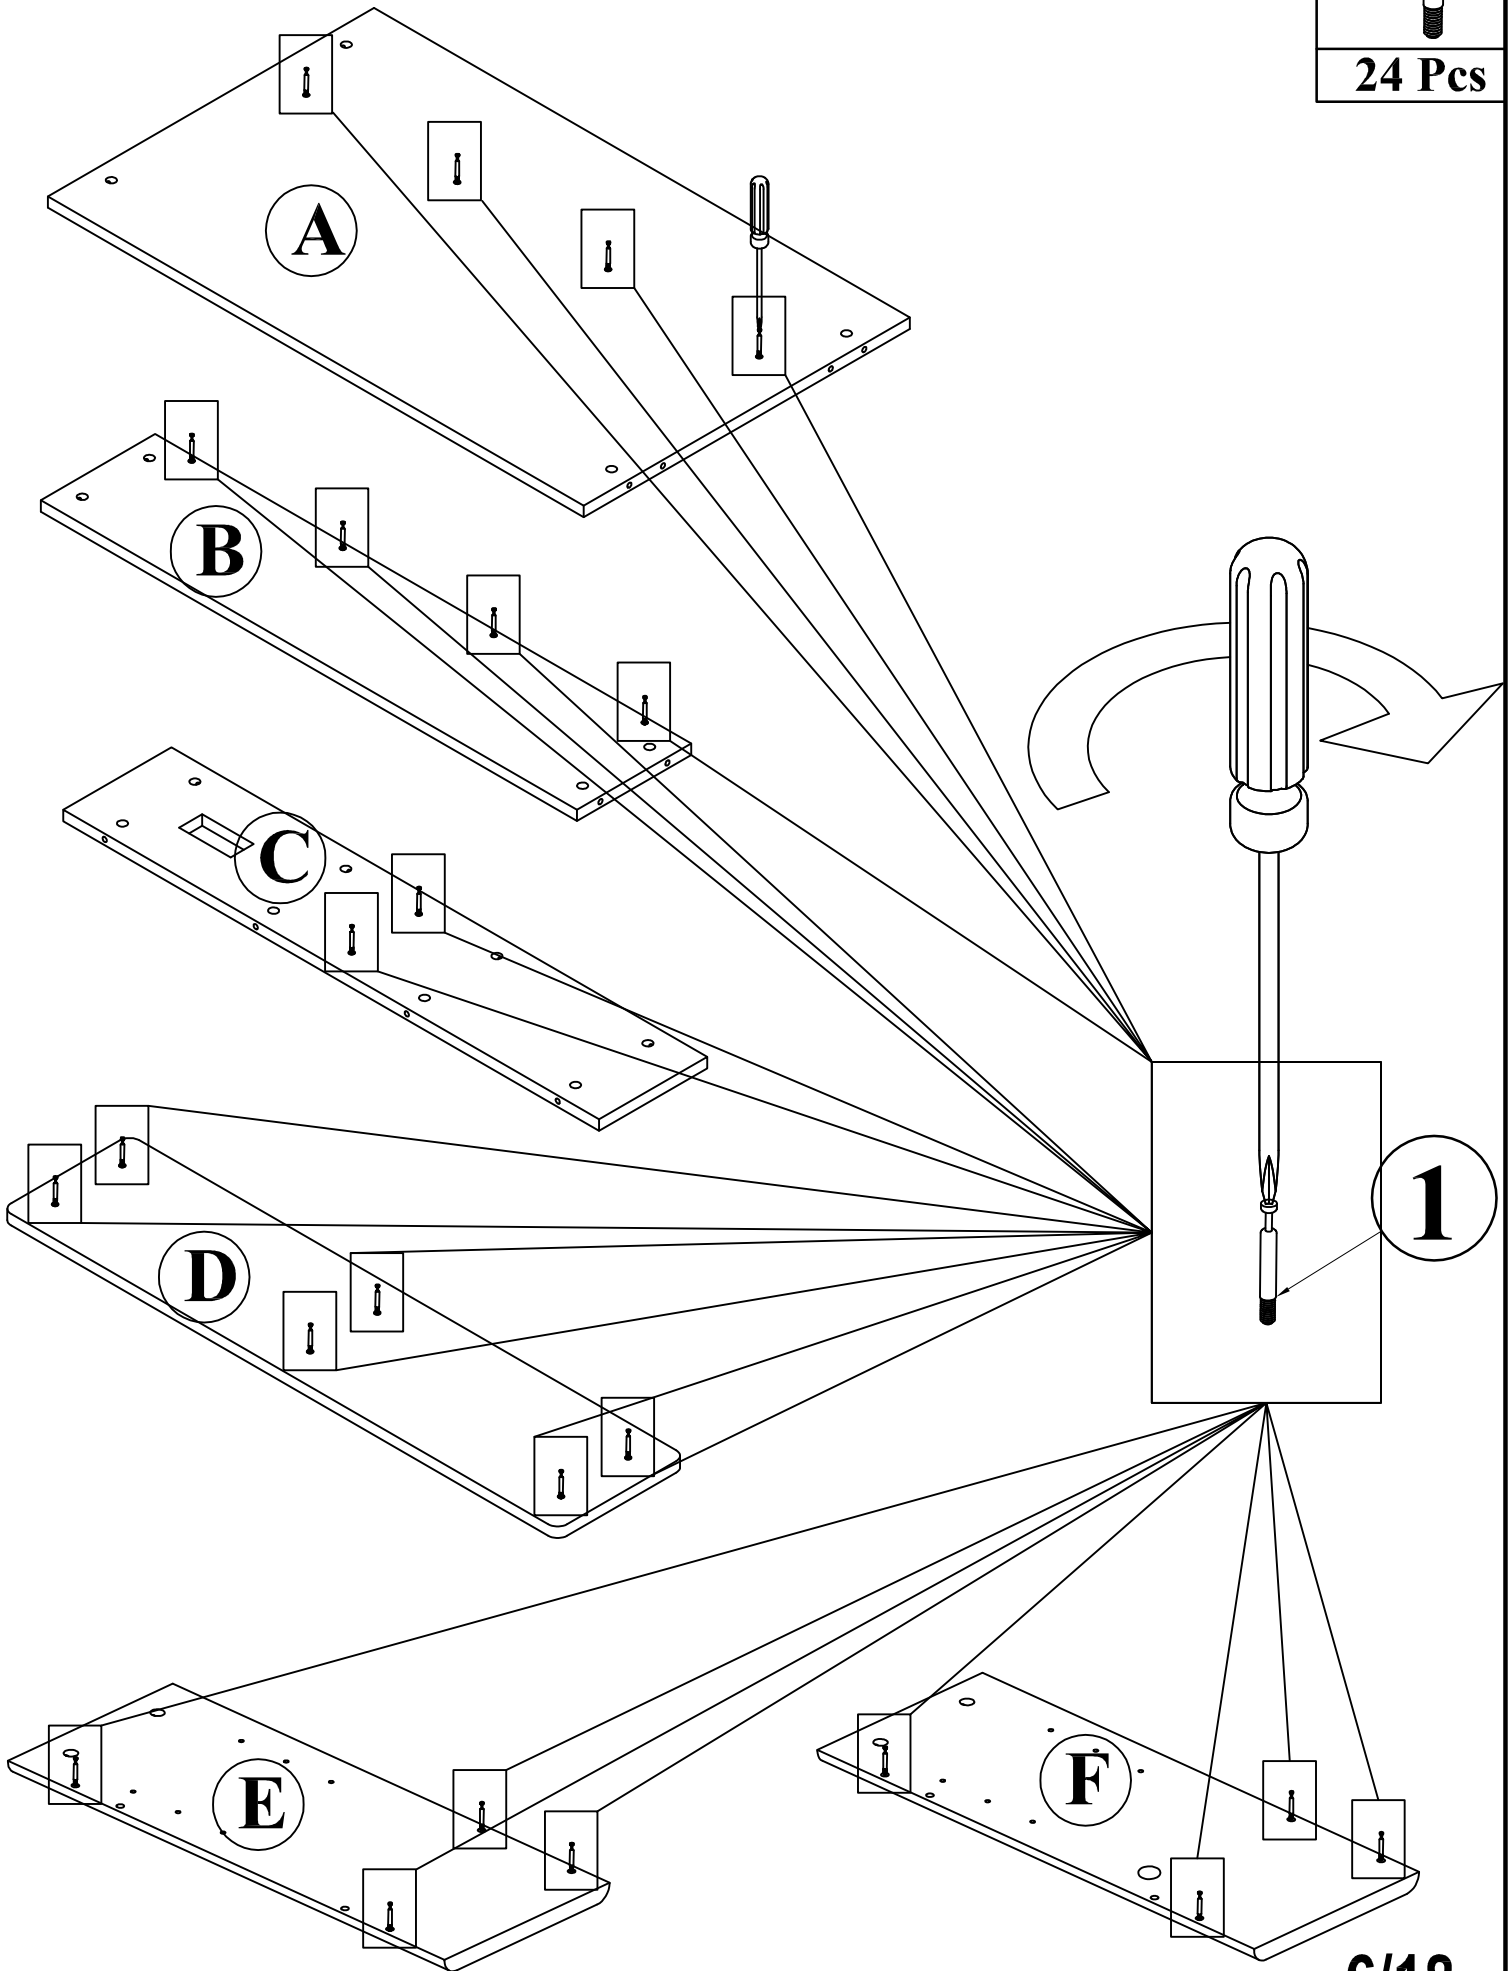

# Hardware List (WF305745)

<p>1</p>  <p>Link 1 -24Pcs</p>	<p>2</p>  <p>Link 2 -24Pcs</p>	<p>3</p>  <p>power outlet-1Pcs</p>
<p>4</p>  <p>M4x15 Wood Screw - 50 Pcs</p>	<p>5</p>  <p>plastic foot sole-7Pcs</p>	<p>6</p>  <p>Ø1/4x15mm Hex head bolt - 7 Pcs</p>
<p>7</p>  <p>hinge screw - 12Pcs</p>	<p>8</p>  <p>Hinge - 2Pcs</p>	<p>9</p>  <p>Ø8x30 wooden pegs-4Pcs</p>
<p>10</p>  <p>Glass - 2Pcs</p>	<p>11</p>  <p>Movable latch - 8Pcs</p>	<p>12</p>  <p>Right lifting ben - 1Pcs</p>
<p>13</p>  <p>Left lifting ben - 1Pcs</p>	<p>14</p>  <p>Ø1/4x35mm Hex head bolt - 12 Pcs</p>	<p>15</p>  <p>Steel bracket - 3 Pcs</p>
<p>16</p>  <p>M4x30 Wood Screw - 40 Pcs</p>	<p>17</p>  <p>wheels - 4 Pcs</p>	<p>18</p>  <p>plastic drawer stopper - 4 Pcs</p>
<p>19</p>  <p>Allen key - 1 Pcs</p>		

**STEP 1:** Following below illustration:

**1**

**24 Pcs**

**1**

**STEP 2-1:** Following below illustration:

**2**

**2 Pcs**

**STEP 2-2:** Following below illustration: