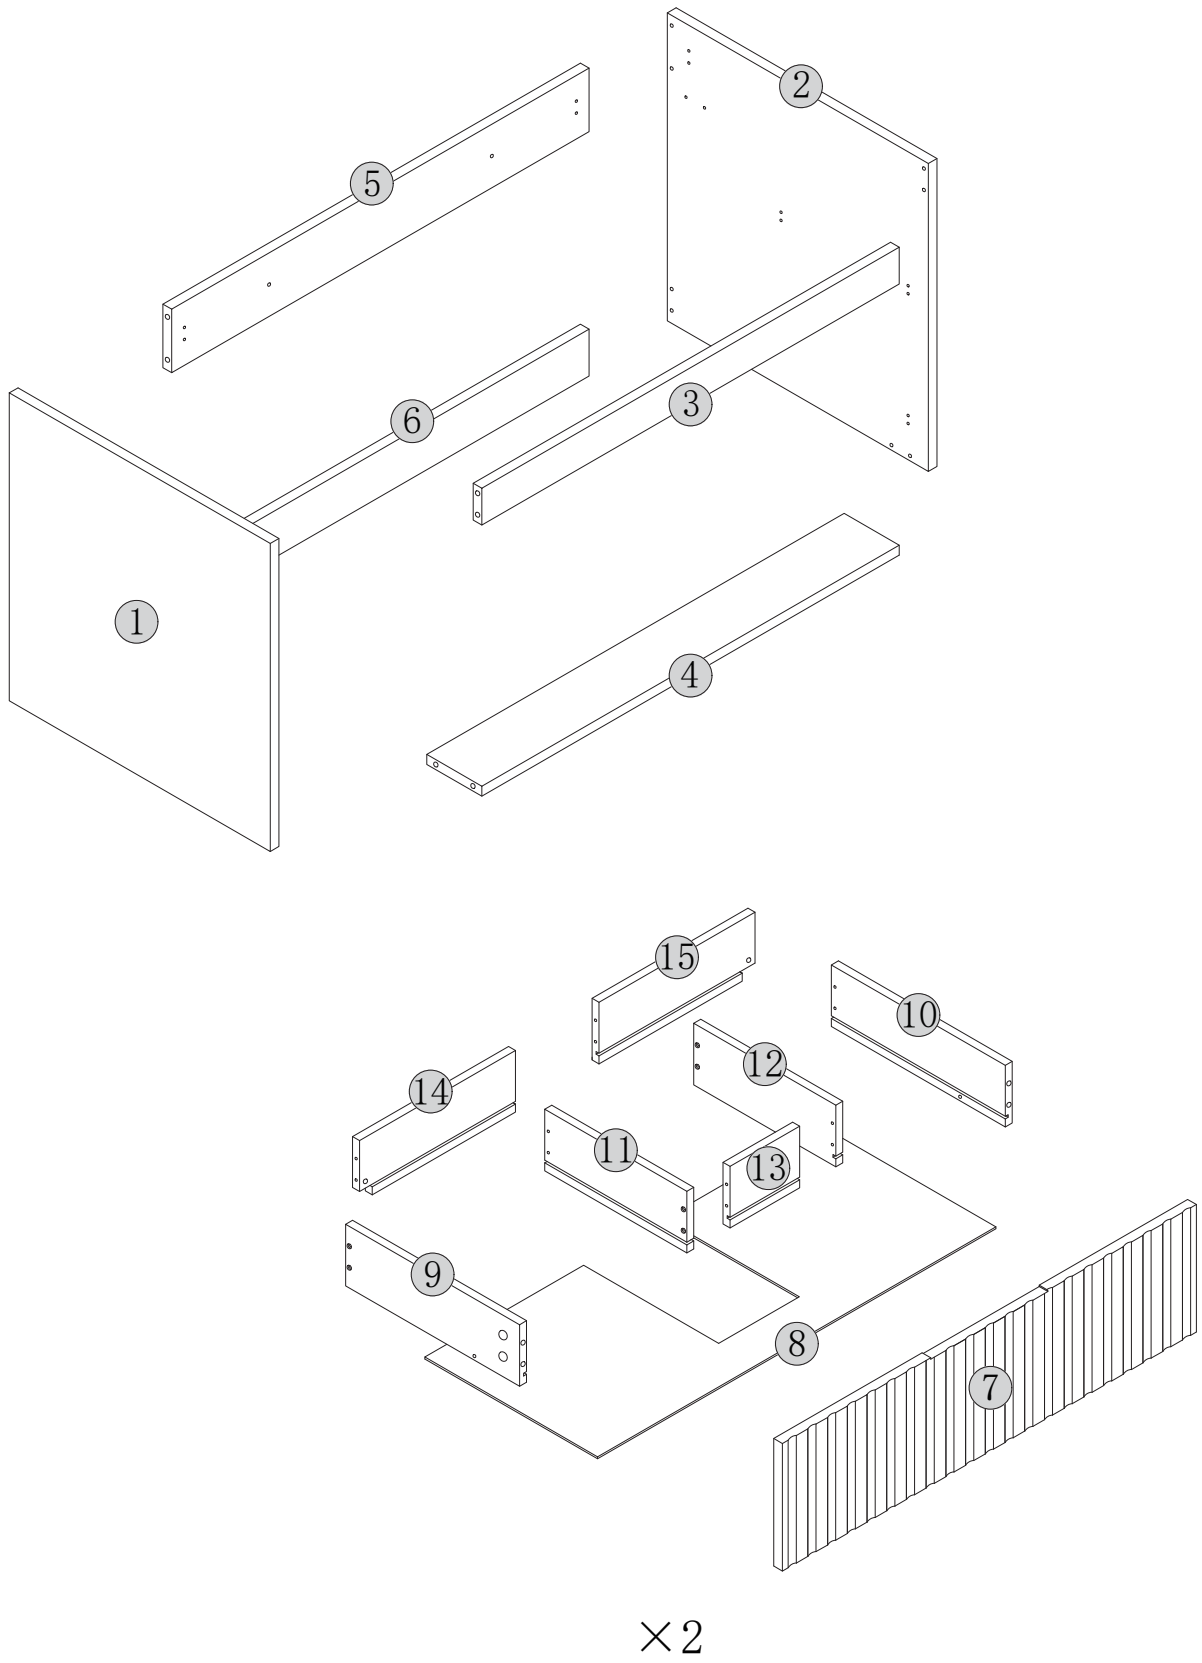

EXPLODED DRAWING: