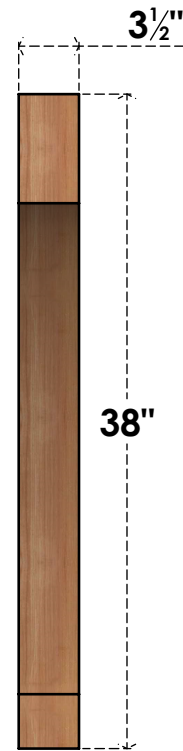

BRC04X38X38IMP00SWR

3 1/2"W X 38"D X 38"H IMPERIAL SMOOTH BRACE, WESTERN RED CEDAR

SIDE

FRONT

EKENA MILLWORK
 2300 WEST MAIN ST.
 CLARKSVILLE, TX 75426
 TOLL FREE: 866-607-0453
 WWW.EKENAMILLWORK.COM

NOTES

1. INSTALLATION TO BE COMPLETED IN ACCORDANCE WITH MANUFACTURER'S SPECIFICATIONS.
2. DRAWING MAY NOT BE TO SCALE
3. THIS DRAWING IS INTENDED FOR DESIGN AND PLANNING PURPOSES ONLY.
4. ALL INFORMATION CONTAINED HEREIN WAS CURRENT AT THE TIME OF DEVELOPMENT BUT MUST BE REVIEWED AND APPROVED BY THE PRODUCT MANUFACTURER TO BE CONSIDERED ACCURATE.
5. PRODUCTS ARE NOT KILN DRIED. THIS ITEM IS UNIQUE AND WILL CONTAIN THE NATURAL VARIATIONS THAT THE WOOD SPECIES OFFERS. THIS MAY RESULT IN VARIATIONS UP TO 1/4"