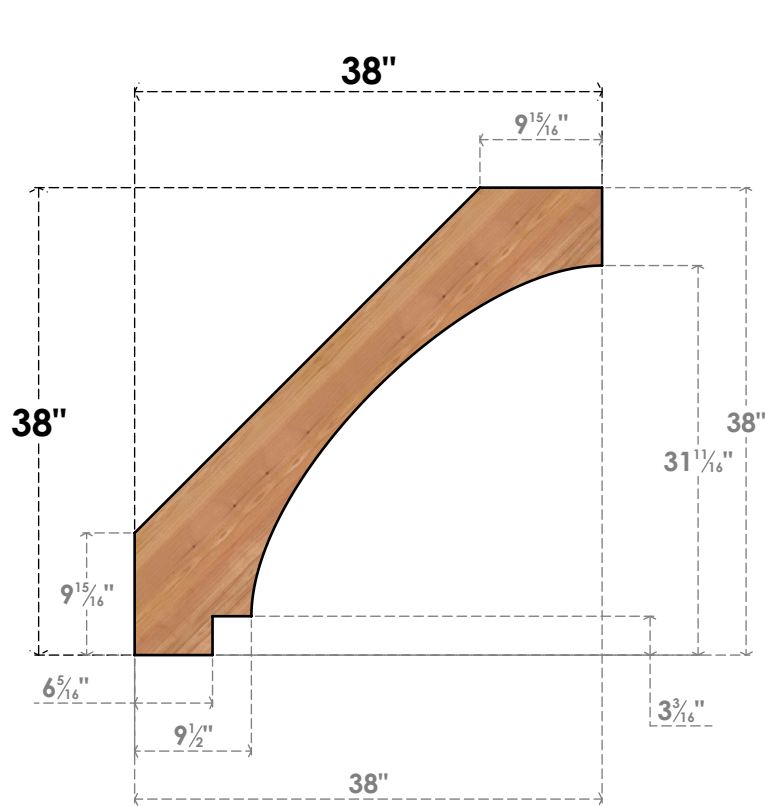

BRC04X38X38IMP00SWR

3 1/2"W X 38"D X 38"H IMPERIAL SMOOTH BRACE, WESTERN RED CEDAR

SIDE

FRONT

EKENA MILLWORK
 2300 WEST MAIN ST.
 CLARKSVILLE, TX 75426
 TOLL FREE: 866-607-0453
 WWW.EKENAMILLWORK.COM

NOTES