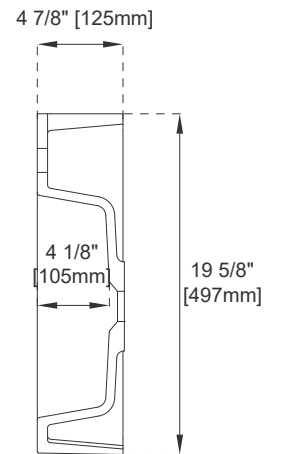

48" BASIN

Features and Materials

Countertop Materials: Composite Stone

Number of Basins: One, Integrated Sinktop

Basin Overflow: NO

Certifications: ICC-ES PMG-1568

Dimension

Length: 48"

Width: 19-5/8"

Basin Depth: 4-1/8"

Overall Height: 4-7/8"

Visible Height: 4-7/8"

48" BASIN

Top View

Side View

Front View

All dimensions are nominal