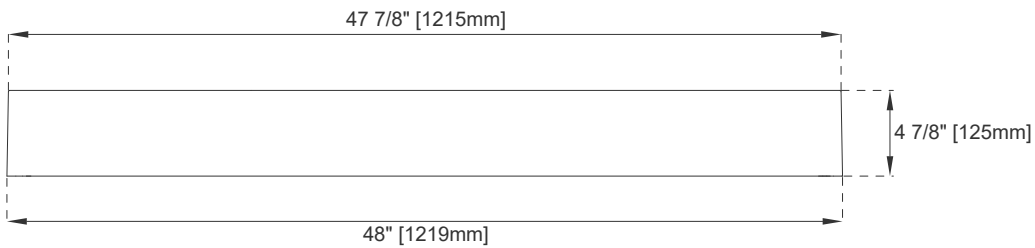

48" BASIN

Features and Materials

Countertop Materials: Composite Stone

Number of Basins: One, Integrated Sinktop

Basin Overflow: NO

Certifications: ICC-ES PMG-1568

Dimension

Length: 48"

Width: 19-5/8"

Basin Depth: 4-1/8"

Overall Height: 4-7/8"

Visible Height: 4-7/8"

48" BASIN

Top View

Side View

Front View

All dimensions are nominal