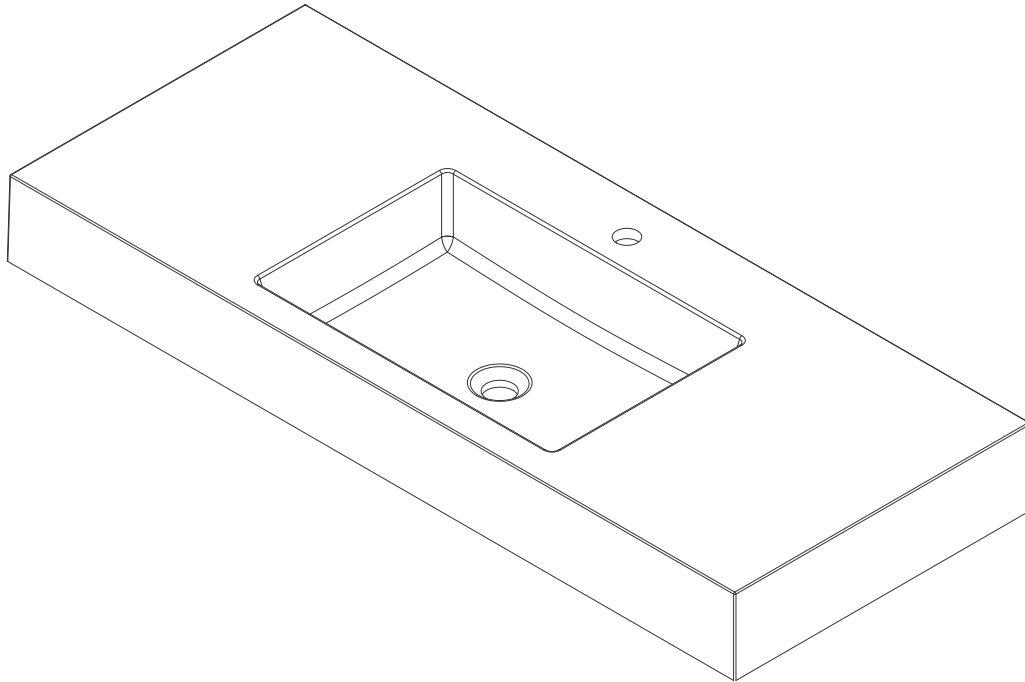

48" BASIN

Features and Materials

Countertop Materials: Composite Stone

Number of Basins: One, Integrated Sinktop

Basin Overflow: NO

Certifications: ICC-ES PMG-1568

Dimension

Length: 48"

Width: 19-5/8"

Basin Depth: 4-1/8"

Overall Height: 4-7/8"

Visible Height: 4-7/8"

48" BASIN

Top View

Side View

Front View

All dimensions are nominal