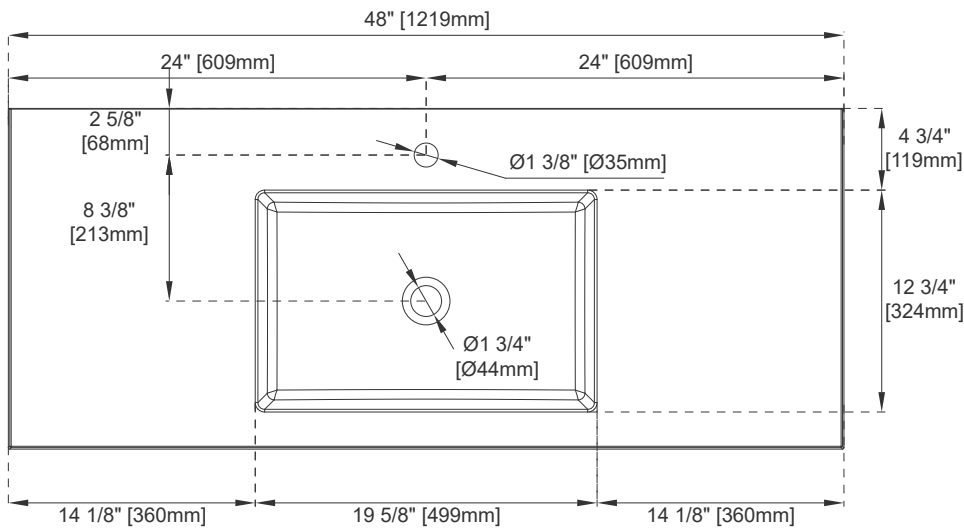

48" BASIN

Features and Materials

Countertop Materials: Composite Stone

Number of Basins: One, Integrated Sinktop

Basin Overflow: NO

Certifications: ICC-ES PMG-1568

Dimension

Length: 48"

Width: 19-5/8"

Basin Depth: 4-1/8"

Overall Height: 4-7/8"

Visible Height: 4-7/8"

48" BASIN

Top View

Side View

Front View

All dimensions are nominal