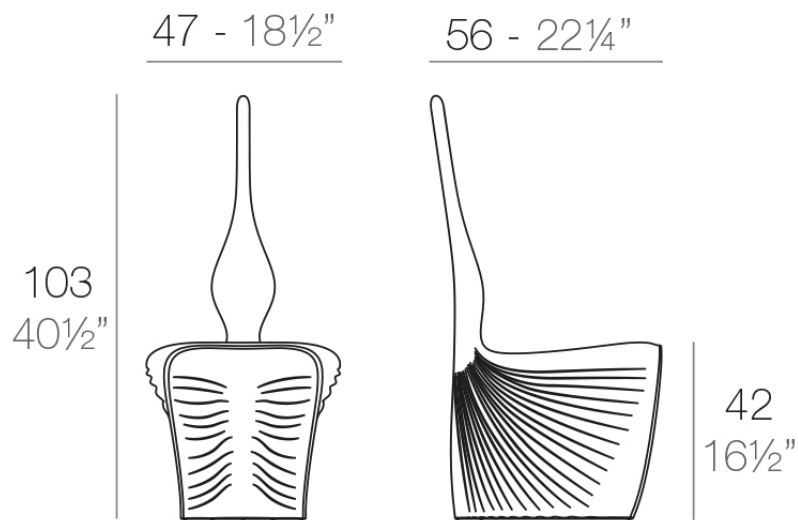

Info

Description

Made of polyethylene resin by rotational moulding. 100% Recyclable. Item suitable for indoor and outdoor use. Available in different finishes.

Weight: 3.65 Kg

BIOPHILIA Silla
BIOPHILIA Chair