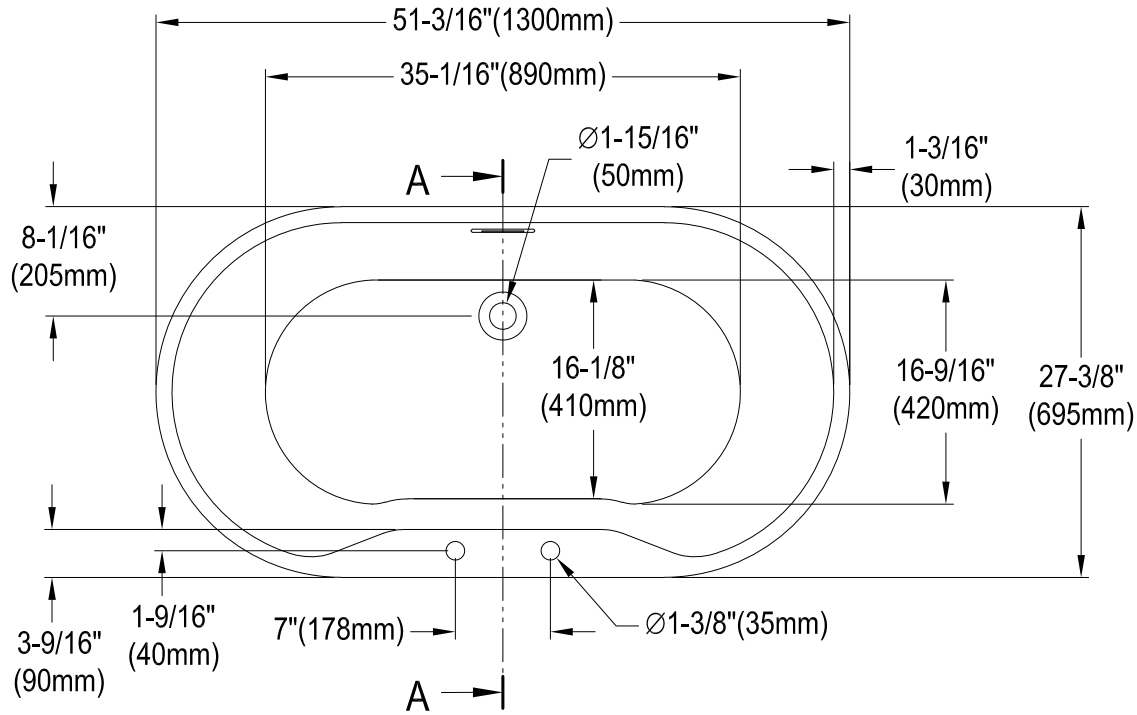

VT7DE512823

51" Freestanding Acrylic Tub With Drain And Deck For Faucet Installation

M14 x 100 (5 pcs)