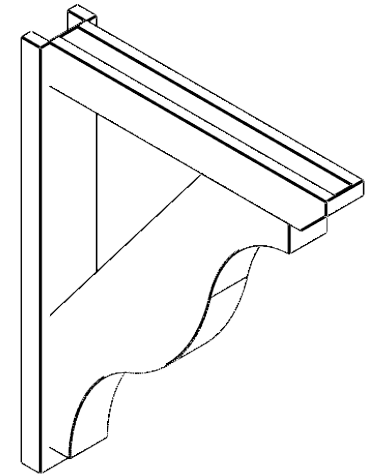

ITEM NUMBER: OUTUROC040X060X32000X40000X040X020X040FST24RCPR

4"W TOP X 6"W BACK X 32"D X 40"H X 4"T TOP X 2"T BACK TIMBERTHANE ROUGH CEDAR FUNSTON FAUX WOOD OPEN OUTLOOKER, SLAT TOP AND BLOCK BACK, 4"W CLOSED BRACE, PRIMED TAN

SIDE PROFILE

FRONT PROFILE

ISOMETRIC

GENERATED DATE : 07/06/2023

EKENA MILLWORK
2300 WEST MAIN ST.
CLARKSVILLE, TX 75426
TOLL FREE: 866-607-0453
WWW.EKENAMILLWORK.COM

NOTES

1. INSTALLATION TO BE COMPLETED IN ACCORDANCE WITH MANUFACTURER'S SPECIFICATIONS.
2. DRAWING MAY NOT BE TO SCALE
3. THIS DRAWING IS INTENDED FOR DESIGN AND PLANNING PURPOSES ONLY.
4. ALL INFORMATION CONTAINED HEREIN WAS CURRENT AT THE TIME OF DEVELOPMENT BUT MUST BE REVIEWED AND APPROVED BY THE PRODUCT MANUFACTURER TO BE CONSIDERED ACCURATE.
5. TIMBERTHANE ARCHITECTURAL PRODUCTS ARE MADE FROM HIGH DENSITY URETHANE AND COME FACTORY PRIMED