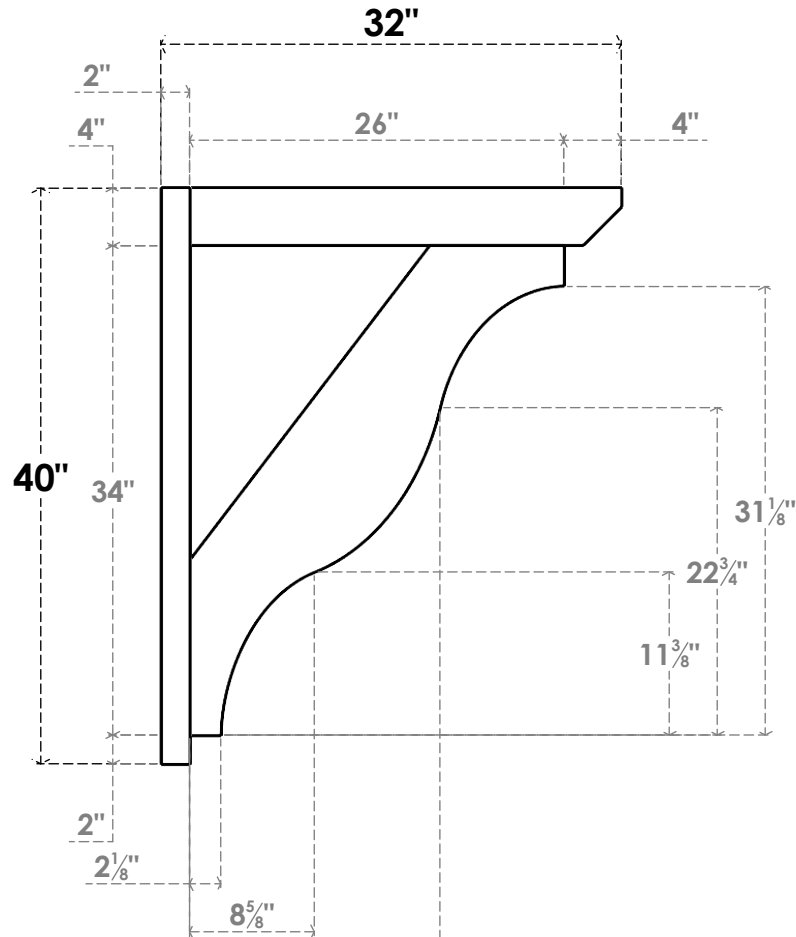

ITEM NUMBER: OUTUROC040X060X32000X40000X040X020X040FST24RCPR

4"W TOP X 6"W BACK X 32"D X 40"H X 4"T TOP X 2"T BACK TIMBERTHANE ROUGH CEDAR FUNSTON FAUX WOOD OPEN OUTLOOKER, SLAT TOP AND BLOCK BACK, 4"W CLOSED BRACE, PRIMED TAN

SIDE PROFILE

FRONT PROFILE

ISOMETRIC

GENERATED DATE : 07/06/2023

EKENA MILLWORK
2300 WEST MAIN ST.
CLARKSVILLE, TX 75426
TOLL FREE: 866-607-0453
WWW.EKENAMILLWORK.COM

NOTES

1. INSTALLATION TO BE COMPLETED IN ACCORDANCE WITH MANUFACTURER'S SPECIFICATIONS.
2. DRAWING MAY NOT BE TO SCALE
3. THIS DRAWING IS INTENDED FOR DESIGN AND PLANNING PURPOSES ONLY.
4. ALL INFORMATION CONTAINED HEREIN WAS CURRENT AT THE TIME OF DEVELOPMENT BUT MUST BE REVIEWED AND APPROVED BY THE PRODUCT MANUFACTURER TO BE CONSIDERED ACCURATE.
5. TIMBERTHANE ARCHITECTURAL PRODUCTS ARE MADE FROM HIGH DENSITY URETHANE AND COME FACTORY PRIMED