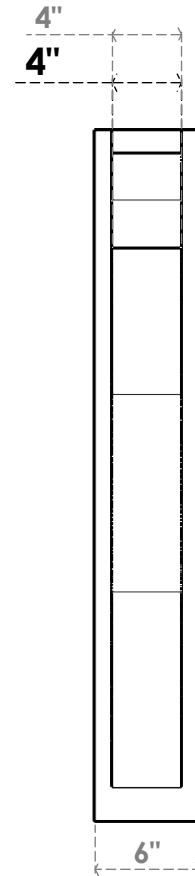

ITEM NUMBER: OUTUROC040X060X32000X40000X040X020X040FST24RCPR

4"W TOP X 6"W BACK X 32"D X 40"H X 4"T TOP X 2"T BACK TIMBERTHANE ROUGH CEDAR FUNSTON FAUX WOOD OPEN OUTLOOKER, SLAT TOP AND BLOCK BACK, 4"W CLOSED BRACE, PRIMED TAN

SIDE PROFILE

FRONT PROFILE

ISOMETRIC

GENERATED DATE : 07/06/2023

EKENA MILLWORK
2300 WEST MAIN ST.
CLARKSVILLE, TX 75426
TOLL FREE: 866-607-0453
WWW.EKENAMILLWORK.COM

NOTES

1. INSTALLATION TO BE COMPLETED IN ACCORDANCE WITH MANUFACTURER'S SPECIFICATIONS.
2. DRAWING MAY NOT BE TO SCALE
3. THIS DRAWING IS INTENDED FOR DESIGN AND PLANNING PURPOSES ONLY.
4. ALL INFORMATION CONTAINED HEREIN WAS CURRENT AT THE TIME OF DEVELOPMENT BUT MUST BE REVIEWED AND APPROVED BY THE PRODUCT MANUFACTURER TO BE CONSIDERED ACCURATE.
5. TIMBERTHANE ARCHITECTURAL PRODUCTS ARE MADE FROM HIGH DENSITY URETHANE AND COME FACTORY PRIMED