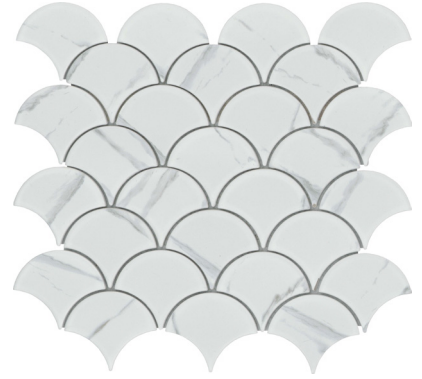

Equal parts artistic and modern, Elegan™ mosaic tile offers easy-to-install options with a striking marble look, available in timeless patterns. Whether decorative with subtle veining in white or bold and dark, Elegan will enhance kitchens, baths and other areas where elegance is a must.

ELEGAN™

Glazed Porcelain Mosaic

Calacata Penny

Calacata Thicket

Calacata Shell

Calacata 4" Hex

Calacata 2" Hex

2"x6" Offset

Not Pictured:
 Calacata Picket
 Nero Penny
 Nero Picket
 Nero Shell
 Nero 4" Hex
 Nero 2" Hex
 Nero Thicket
 Nero 2"x6" Offset

| Sizes | 11"x12" Penny | 10"x11" 4" Hex | 11"x13" 2" Hex | 10"x14" Thicket | 12"x11" Shell | 12"x11" Offset | 10"x13" Picket |
|-----------|------------------------|----------------|----------------|-----------------|---------------|----------------|----------------|
| Thickness | 5.5mm | 5.5mm | 5.5mm | 5.5mm | 5.5mm | 5.5mm | 5.5mm |
| Testing | Shade Variation Rating | | | | | | |
| Results* | Check Website | | | | | | |