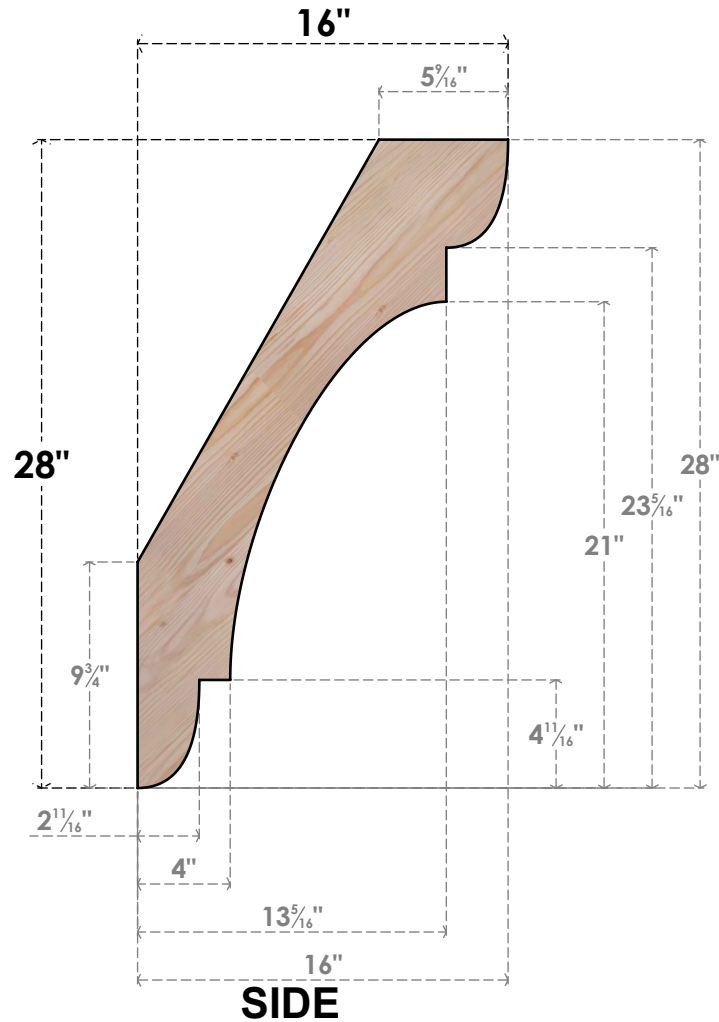

BRC06X16X28OLY00SDF

5 1/2"W X 16"D X 28"H OLYMPIC SMOOTH BRACE, DOUGLAS FIR

EKENA MILLWORK
 2300 WEST MAIN ST.
 CLARKSVILLE, TX 75426
 TOLL FREE: 866-607-0453
 WWW.EKENAMILLWORK.COM

NOTES

1. INSTALLATION TO BE COMPLETED IN ACCORDANCE WITH MANUFACTURER'S SPECIFICATIONS.
2. DRAWING MAY NOT BE TO SCALE
3. THIS DRAWING IS INTENDED FOR DESIGN AND PLANNING PURPOSES ONLY.
4. ALL INFORMATION CONTAINED HEREIN WAS CURRENT AT THE TIME OF DEVELOPMENT BUT MUST BE REVIEWED AND APPROVED BY THE PRODUCT MANUFACTURER TO BE CONSIDERED ACCURATE.
5. PRODUCTS ARE NOT KILN DRIED. THIS ITEM IS UNIQUE AND WILL CONTAIN THE NATURAL VARIATIONS THAT THE WOOD SPECIES OFFERS. THIS MAY RESULT IN VARIATIONS UP TO 1/4"