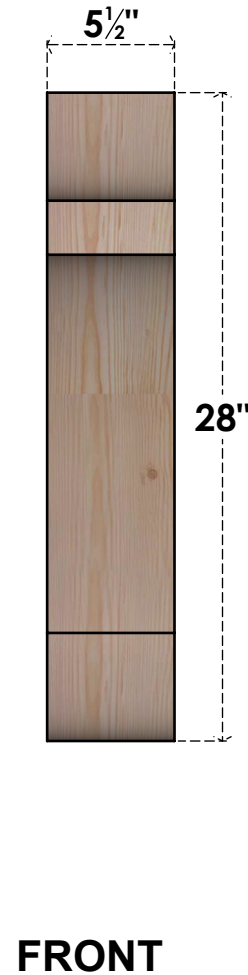

BRC06X16X28OLY00SDF

5 1/2"W X 16"D X 28"H OLYMPIC SMOOTH BRACE, DOUGLAS FIR

EKENA MILLWORK
 2300 WEST MAIN ST.
 CLARKSVILLE, TX 75426
 TOLL FREE: 866-607-0453
 WWW.EKENAMILLWORK.COM

NOTES

1. INSTALLATION TO BE COMPLETED IN ACCORDANCE WITH MANUFACTURER'S SPECIFICATIONS.
2. DRAWING MAY NOT BE TO SCALE
3. THIS DRAWING IS INTENDED FOR DESIGN AND PLANNING PURPOSES ONLY.
4. ALL INFORMATION CONTAINED HEREIN WAS CURRENT AT THE TIME OF DEVELOPMENT BUT MUST BE REVIEWED AND APPROVED BY THE PRODUCT MANUFACTURER TO BE CONSIDERED ACCURATE.
5. PRODUCTS ARE NOT KILN DRIED. THIS ITEM IS UNIQUE AND WILL CONTAIN THE NATURAL VARIATIONS THAT THE WOOD SPECIES OFFERS. THIS MAY RESULT IN VARIATIONS UP TO 1/4"