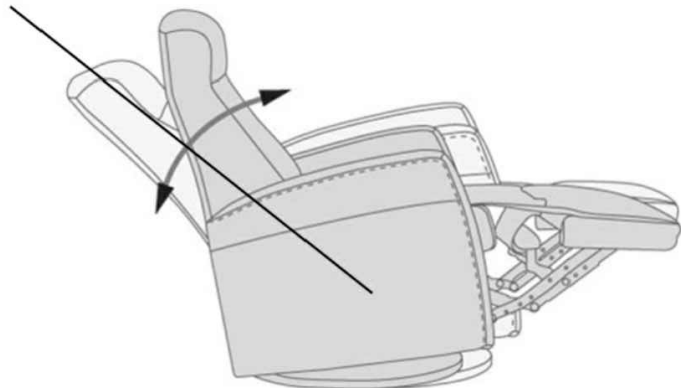

Reclined Max 145°

Distance from wall for full recline 6"

\*Rotate Chair 90° to fit through the door before attaching backrest