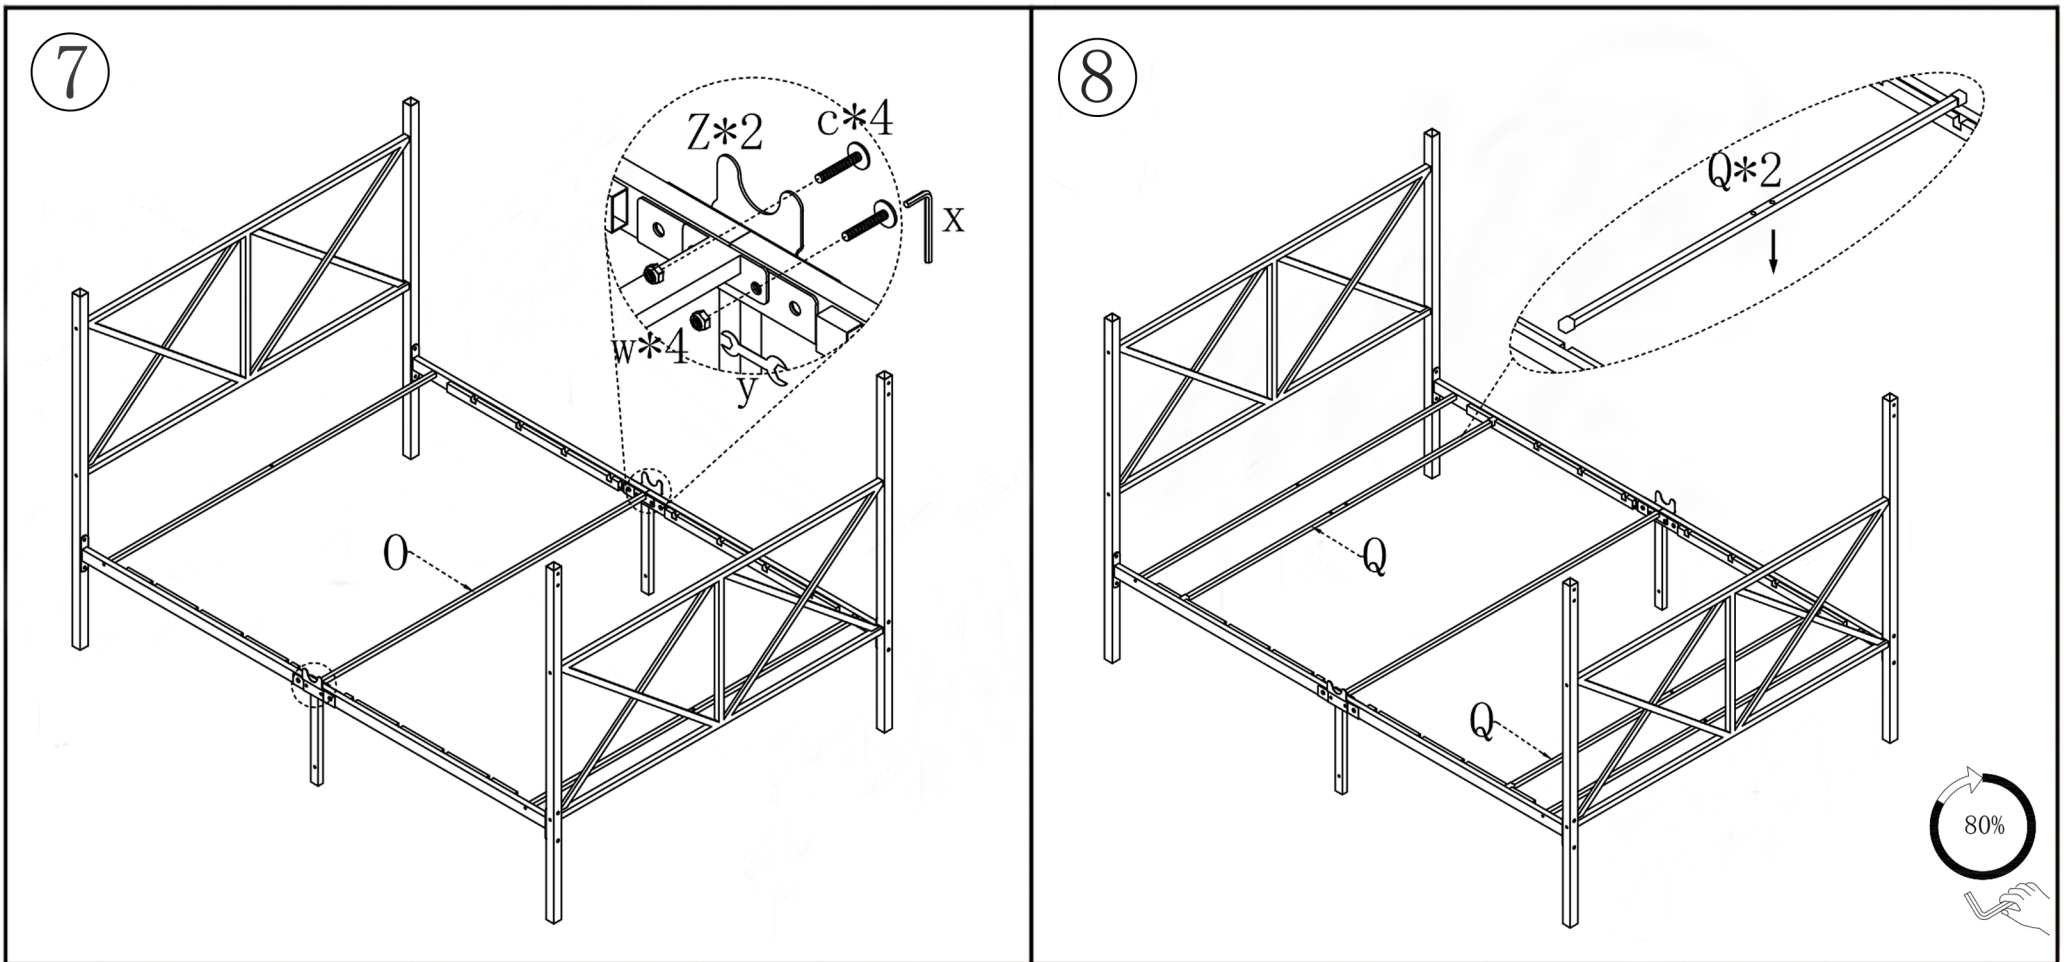

5

NOTE: PLEASE DO NOT TIGHTEN THE BOLTS UNTIL ALL FIXED

After-sales support email: after-saleservice@outlook.com