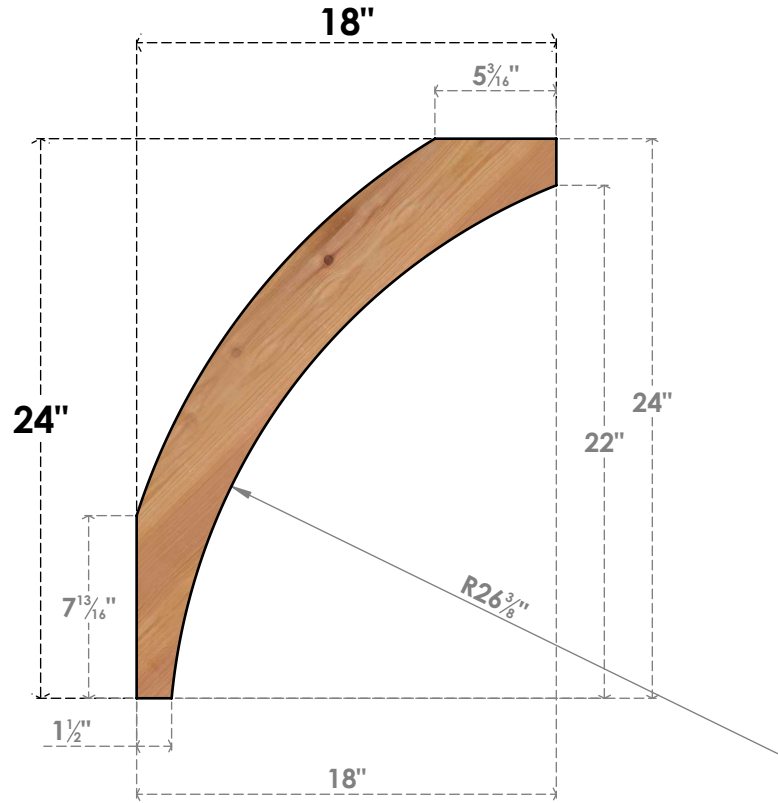

# BRC04X18X24THR00SWR

3 1/2"W X 18"D X 24"H THORTON SMOOTH BRACE, WESTERN RED CEDAR

**SIDE**

**FRONT**

EKENA MILLWORK  
 2300 WEST MAIN ST.  
 CLARKSVILLE, TX 75426  
 TOLL FREE: 866-607-0453  
 WWW.EKENAMILLWORK.COM