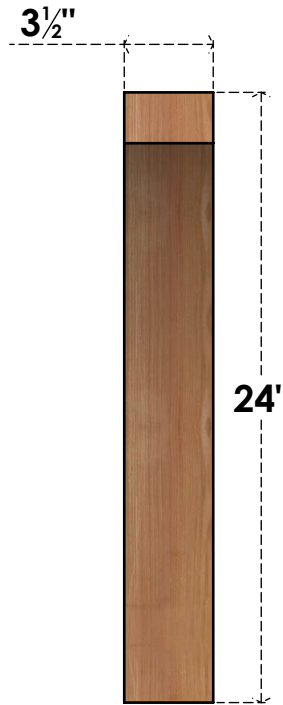

# BRC04X18X24THR00SWR

3 1/2"W X 18"D X 24"H THORTON SMOOTH BRACE, WESTERN RED CEDAR

**SIDE**

**FRONT**

EKENA MILLWORK  
 2300 WEST MAIN ST.  
 CLARKSVILLE, TX 75426  
 TOLL FREE: 866-607-0453  
 WWW.EKENAMILLWORK.COM

**NOTES**

1. INSTALLATION TO BE COMPLETED IN ACCORDANCE WITH MANUFACTURER'S SPECIFICATIONS.
2. DRAWING MAY NOT BE TO SCALE
3. THIS DRAWING IS INTENDED FOR DESIGN AND PLANNING PURPOSES ONLY.
4. ALL INFORMATION CONTAINED HEREIN WAS CURRENT AT THE TIME OF DEVELOPMENT BUT MUST BE REVIEWED AND APPROVED BY THE PRODUCT MANUFACTURER TO BE CONSIDERED ACCURATE.
5. PRODUCTS ARE NOT KILN DRIED. THIS ITEM IS UNIQUE AND WILL CONTAIN THE NATURAL VARIATIONS THAT THE WOOD SPECIES OFFERS. THIS MAY RESULT IN VARIATIONS UP TO 1/4"