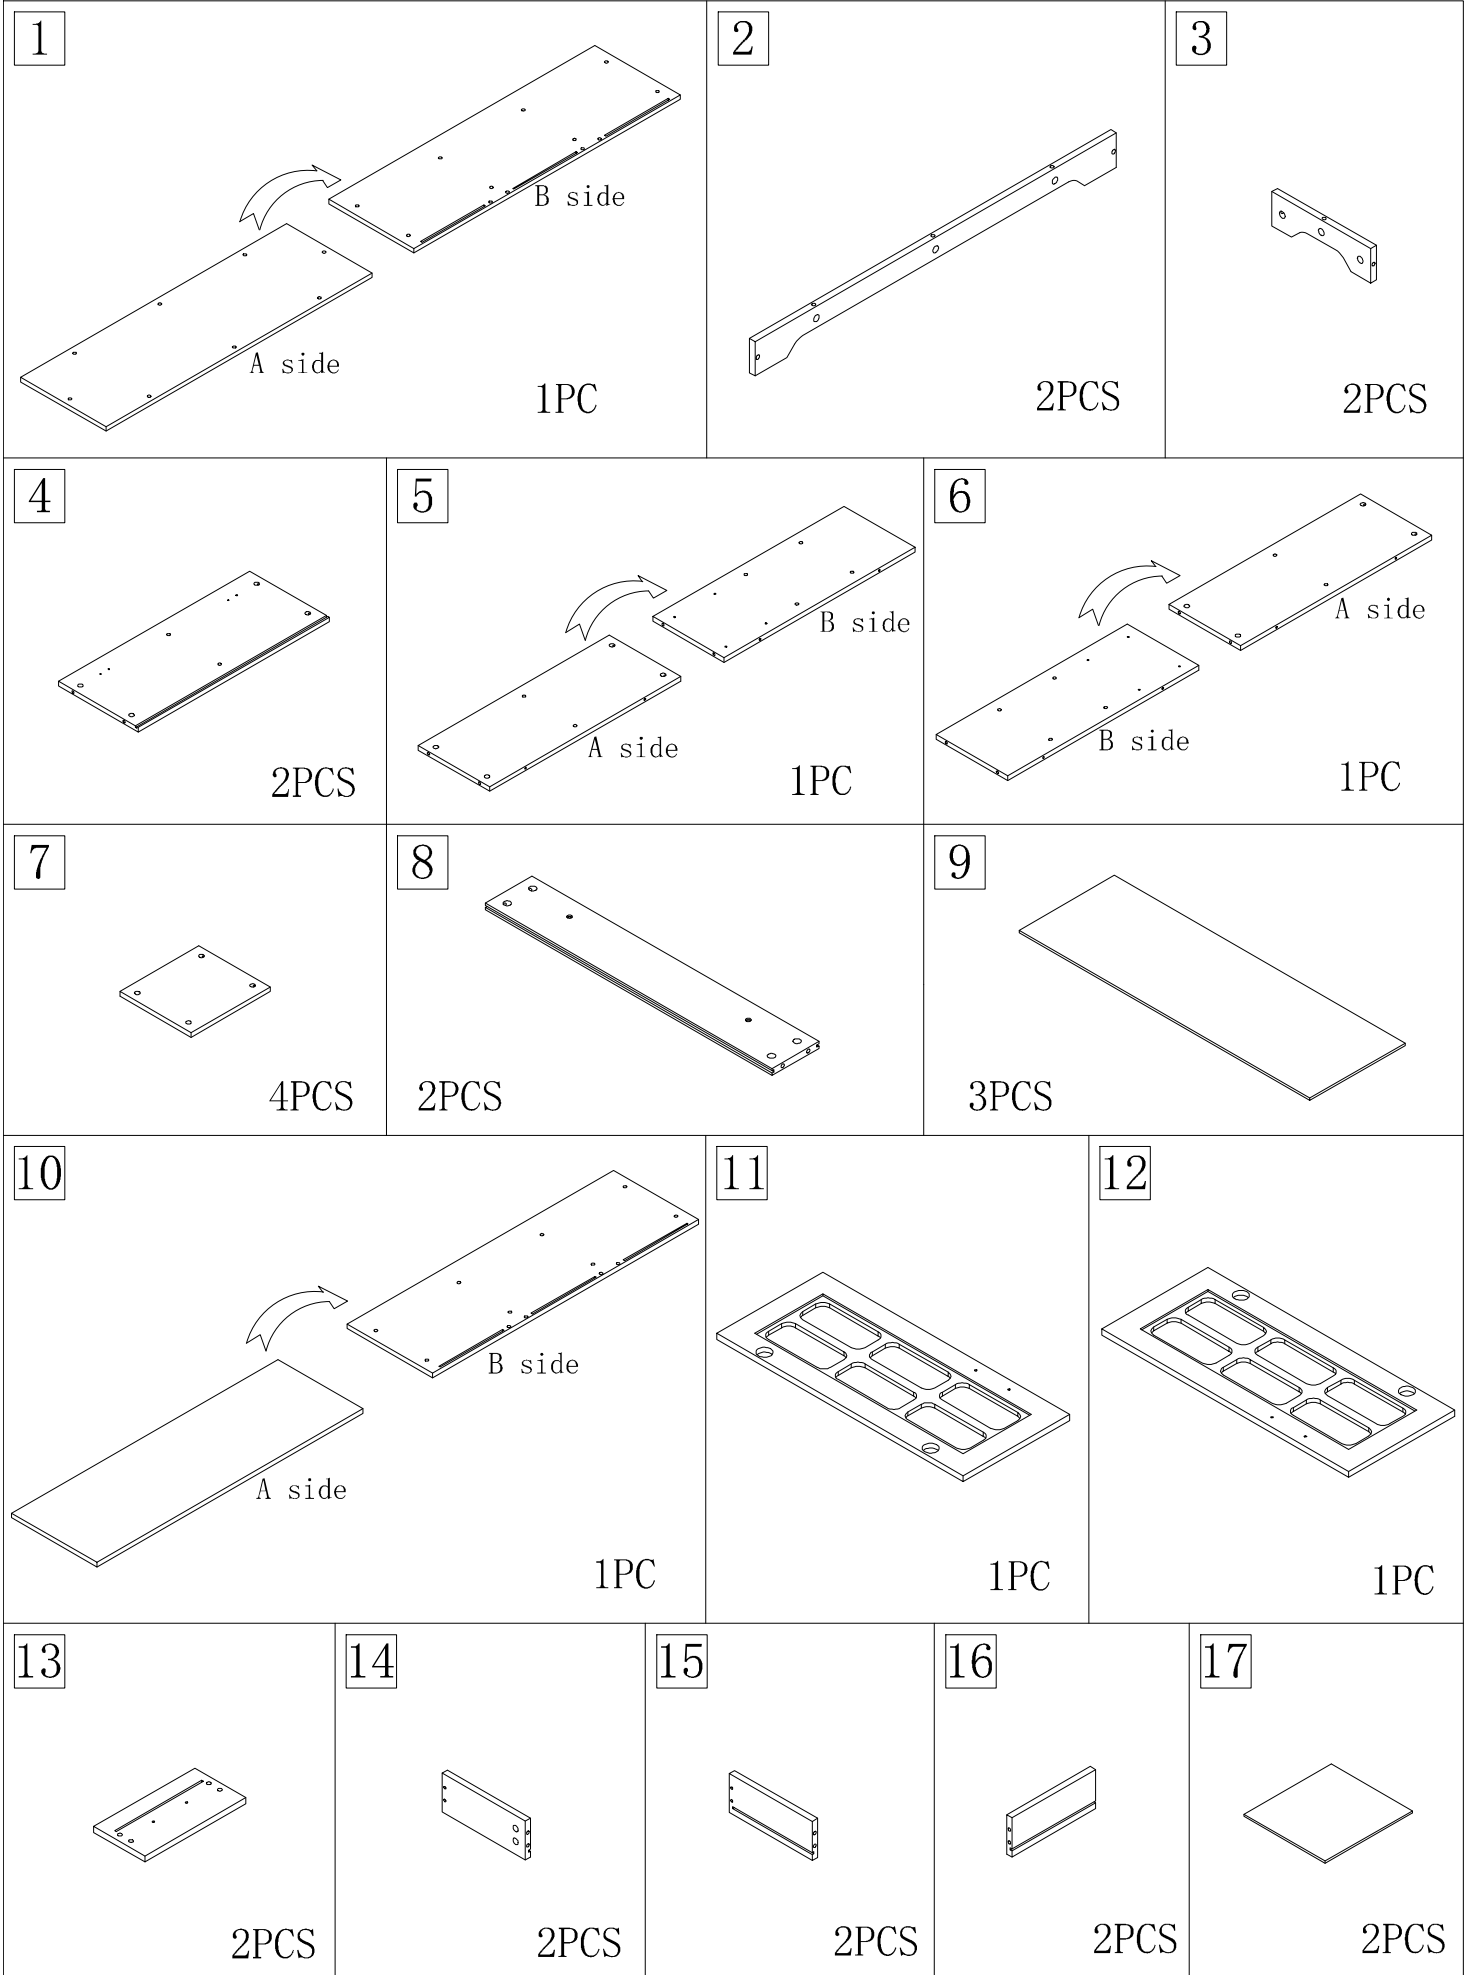

## ASSEMBLY INSTRUCTIONS

Disassembly and installation of accessories

A 60PCS  15*10mm	B 60PCS  6*28mm	C 4PCS 	D 8PCS  ∅10*10mm	E 8PCS  ∅3.5*50mm	F 40PCS  ∅3.5*14mm	G 4PCS  ∅7*38mm	H 4PCS 
I 4PCS 	J 8PCS  4*18mm	K 1PC  M4	L 2PCS 	M 2PCS 	N 2PCS 	O 2PCS 	

6\*28mm

L 2PCS

F 4PCS

φ3.5\*14mm

8

A 4PCS

15\*10mm

14 A 2PCS  
  
15\*10mm

23

A 12PCS

15\*10mm

24

H 4PCS

F 8PCS

φ3.5\*14mm

25 F 16PCS  
  
 Ø3.5\*14mm

28

X2

D 8PCS	E 8PCS
	
Ø10*10mm	Ø3.5*50mm

29

X2

J 4PCS	I 2PCS
	
4*18mm	
	A 8PCS
	
	15*10mm

30

F 8PCS