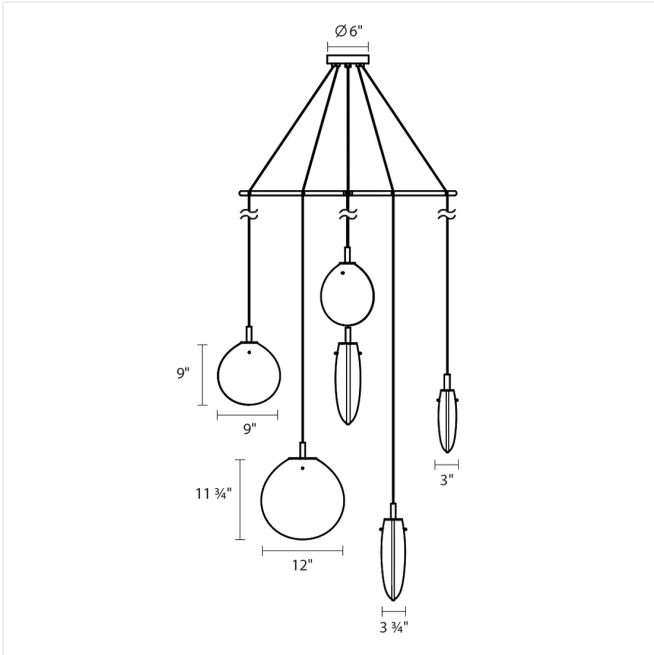

Project:

Cantina LED Chandelier Spec Sheet

SKU: 2996.25W

A flask-like flat oval glass profile, suspended from a slender cable, rotates randomly to various orientations creating an asymmetric relationship to its surroundings. A single point source of LED illumination within the void of the larger glass volume creates a special aesthetic tension of scales. Also available as a [single pendant](#).

Learn more: <https://sonnemanlight.com/cantina-led-chandelier>

Type #:

Dimensions

Height:	14.75"
Width:	15"
Length:	4.5"
Diameter:	42"
Canopy/Backplate/Base:	6"
Hanging Details:	10' Adjustable Cords
Size:	6-Light Tri-Spreader
Canopy/Backplate/Base Height:	1.25"

Electrical Specs

Bulb(s) Included?:	Yes
Bulb 1 Type:	LED G4 Bulb
Bulb Quantity:	6
Input Voltage:	120VAC
Wattage:	24
Initial Lumens:	1200
Color Temperature:	3000K
CRI:	90
Power Supply Type:	Transformer
Power Supply Quantity:	1
Power Supply Location:	Outlet Box
Dimming Type:	ELV
Bulb Max Wattage:	4