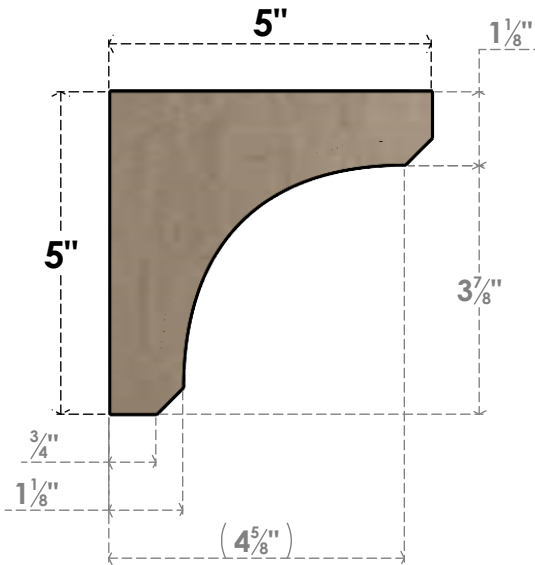

# ITEM NUMBER: CORU05X05X05LGYRCPR

5"W X 5"D X 5"H SERIES 1 WIDE LEGACY ROUGH CEDAR TIMBERTHANE FAUX WOOD CORBEL, PRIMED

**SIDE PROFILE**

**FRONT PROFILE**

**ISOMETRIC**

EKENA MILLWORK  
2300 WEST MAIN ST.  
CLARKSVILLE, TX 75426  
TOLL FREE: 866-607-0453  
WWW.EKENAMILLWORK.COM

NOTES

1. INSTALLATION TO BE COMPLETED IN ACCORDANCE WITH MANUFACTURER'S SPECIFICATIONS.
2. DRAWING MAY NOT BE TO SCALE
3. THIS DRAWING IS INTENDED FOR DESIGN AND PLANNING PURPOSES ONLY.
4. ALL INFORMATION CONTAINED HEREIN WAS CURRENT AT THE TIME OF DEVELOPMENT BUT MUST BE REVIEWED AND APPROVED BY THE PRODUCT MANUFACTURER TO BE CONSIDERED ACCURATE.
5. TIMBERTHANE ARCHITECTURAL PRODUCTS ARE MADE FROM HIGH DENSITY URETHANE AND COME FACTORY PRIMED