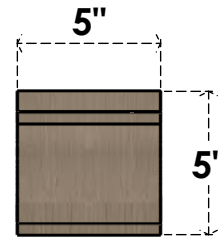

# ITEM NUMBER: CORU05X05X05LGYRCPR

5"W X 5"D X 5"H SERIES 1 WIDE LEGACY ROUGH CEDAR TIMBERTHANE FAUX WOOD CORBEL, PRIMED

**SIDE PROFILE**

**FRONT PROFILE**

**ISOMETRIC**

EKENA MILLWORK  
2300 WEST MAIN ST.  
CLARKSVILLE, TX 75426  
TOLL FREE: 866-607-0453  
WWW.EKENAMILLWORK.COM

NOTES

1. INSTALLATION TO BE COMPLETED IN ACCORDANCE WITH MANUFACTURER'S SPECIFICATIONS.
2. DRAWING MAY NOT BE TO SCALE
3. THIS DRAWING IS INTENDED FOR DESIGN AND PLANNING PURPOSES ONLY.
4. ALL INFORMATION CONTAINED HEREIN WAS CURRENT AT THE TIME OF DEVELOPMENT BUT MUST BE REVIEWED AND APPROVED BY THE PRODUCT MANUFACTURER TO BE CONSIDERED ACCURATE.
5. TIMBERTHANE ARCHITECTURAL PRODUCTS ARE MADE FROM HIGH DENSITY URETHANE AND COME FACTORY PRIMED