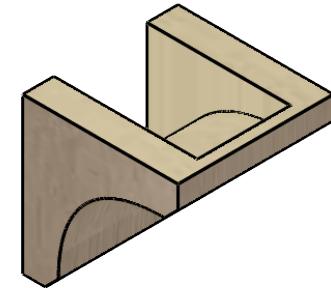

# ITEM NUMBER: CORU05X05X05LGYRCPR

5"W X 5"D X 5"H SERIES 1 WIDE LEGACY ROUGH CEDAR TIMBERTHANE FAUX WOOD CORBEL, PRIMED

**SIDE PROFILE**

**FRONT PROFILE**

**ISOMETRIC**

EKENA MILLWORK  
2300 WEST MAIN ST.  
CLARKSVILLE, TX 75426  
TOLL FREE: 866-607-0453  
WWW.EKENAMILLWORK.COM