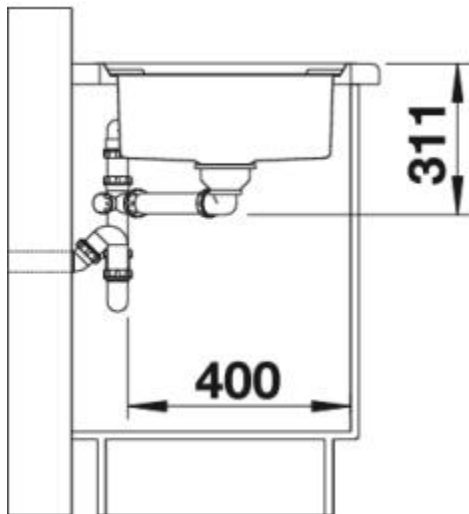

Surfaces

Stainless steel
18/10

Stainless steel 18/10

reversible acc. stainless steel

Item No. BL468104

Details

Top View

Side View

Front View

Scope of supply

Design tips

Cabinet Width: 50 cm
Bowl depth: 175 mm / 60 mm

Taps

BLANCO CARENA-S Vario
chrome
BM3118CH

BLANCO SELECT 50/3
BL467728

BLANCO UK Limited
Tel: 01923 635200
Fax: 0800 0911608
> www.blanco.co.uk