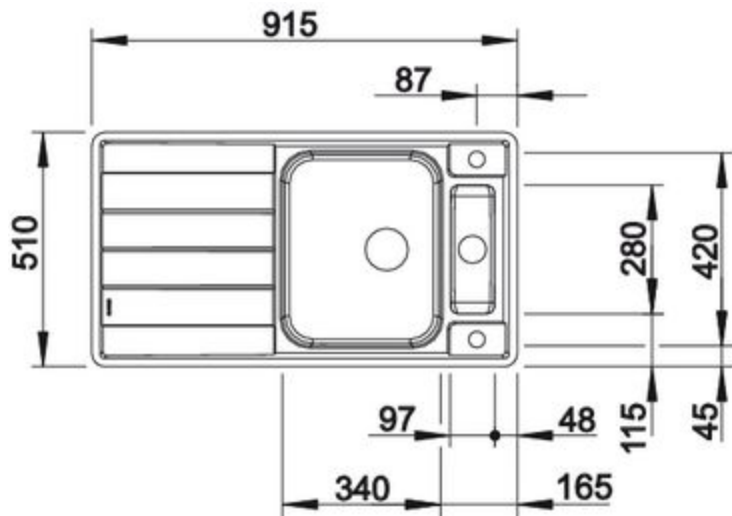

Surfaces

Stainless steel
18/10

Stainless steel 18/10

reversible acc. stainless steel

Item No. BL468104

Details

Top View

Side View

Front View

Scope of supply

Design tips

Cabinet Width: 50 cm
Bowl depth: 175 mm / 60 mm

Taps

BLANCO CARENA-S Vario
chrome
BM3118CH

BLANCO SELECT 50/3
BL467728

BLANCO UK Limited
Tel: 01923 635200
Fax: 0800 0911608
> www.blanco.co.uk