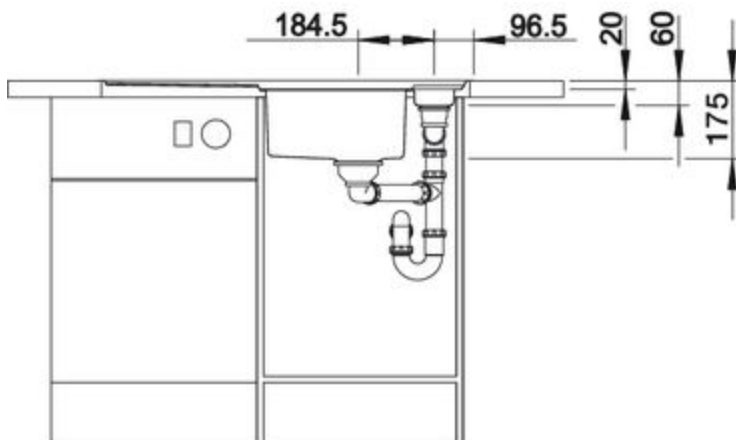

Surfaces

Stainless steel
18/10

Stainless steel 18/10

reversible acc. stainless steel

Item No. BL468104

Details

Top View

Side View

Front View

Scope of supply

Design tips

Cabinet Width: 50 cm
Bowl depth: 175 mm / 60 mm

Taps

BLANCO CARENA-S Vario
chrome
BM3118CH

BLANCO SELECT 50/3
BL467728

BLANCO UK Limited
Tel: 01923 635200
Fax: 0800 0911608
> www.blanco.co.uk