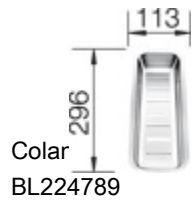

Surfaces

Stainless steel
18/10

Stainless steel 18/10

reversible acc. stainless steel

Item No. BL468104

Details

Top View

Side View

Front View

Scope of supply

Design tips

Cabinet Width: 50 cm
Bowl depth: 175 mm / 60 mm

Taps

BLANCO CARENA-S Vario
chrome
BM3118CH

BLANCO SELECT 50/3
BL467728

BLANCO UK Limited
Tel: 01923 635200
Fax: 0800 0911608
> www.blanco.co.uk