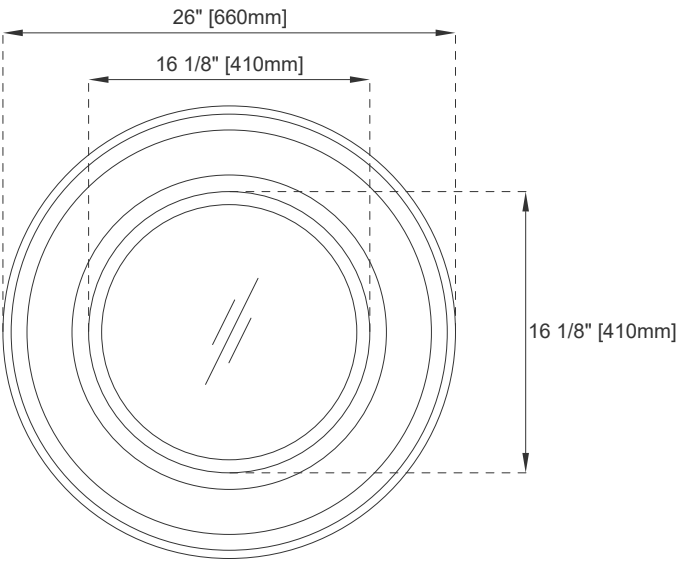

26" MIRROR

Features and Materials

Solids: Soft Maple
Panels: Plywood
Installation Type: Wall Mounted
Bevel on Mirror: 1"

Dimension

Width: 26"
Depth: 2-3/8"
Height: 26"

26" MIRROR

Top View

Front View

Side View