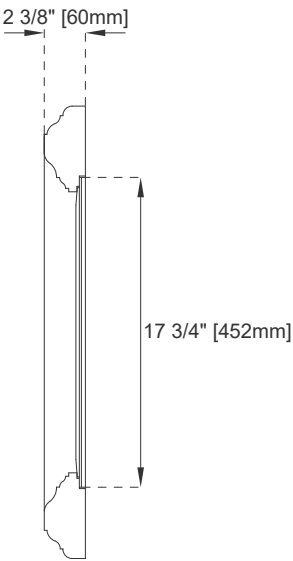

26" MIRROR

Features and Materials

Solids: Soft Maple
Panels: Plywood
Installation Type: Wall Mounted
Bevel on Mirror: 1"

Dimension

Width: 26"
Depth: 2-3/8"
Height: 26"

26" MIRROR

Top View

Front View

Side View