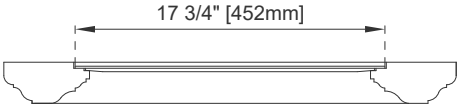

26" MIRROR

Features and Materials

Solids: Soft Maple
Panels: Plywood
Installation Type: Wall Mounted
Bevel on Mirror: 1"

Dimension

Width: 26"
Depth: 2-3/8"
Height: 26"

26" MIRROR

Top View

Front View

Side View