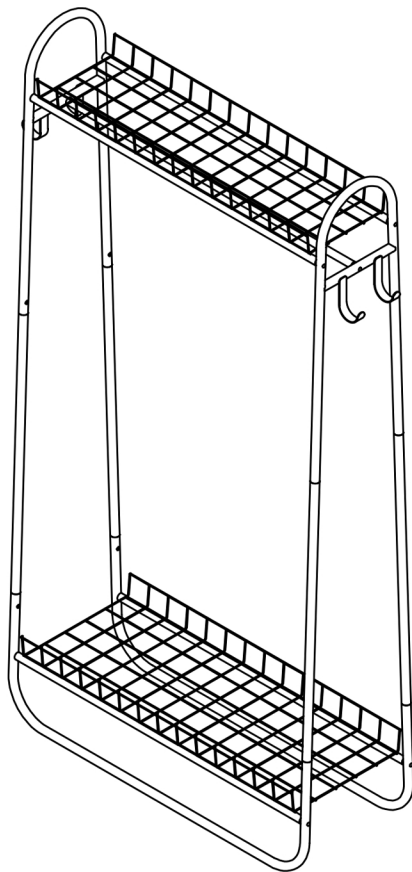

# ASSEMBLY INSTRUCTION

## NOTES:

- The item is only intended to be used indoors. The product must be assembled and used in accordance with the provisions of the manual.
- It is recommended that assembly is undertaken by about 2 adults. Please read assembly instructions before assembly and strictly adhere to each step outlined. Estimated assembly time is 30 minutes.

# PARTS LIST

A	B	C	D	E	F	a	b	c
								
2PCS	4PCS	2PCS	1PCS	1PCS	1PCS	1/4*28 10PCS	1/4*13 8PCS	1PCS