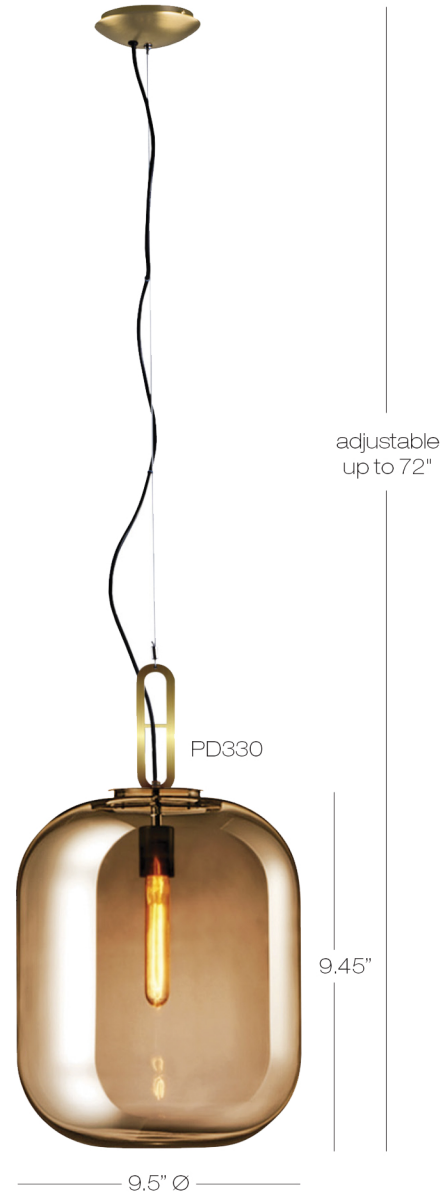

Project:	Date:	Project #:
Fixture Type:	Company:	Approved By:

Max Pendant

Unique metalized Amber and metalized blue/grey oblong glass globes. Line voltage incandescent or LED retro tubular lamps. Dimmable.

Model PD330

Color	Finish	Lamp
AM	BB	RT3A

RT3A Medium Base Retro Filament Tube 30W, (185mm)

Model PD331

Color	Finish	Lamp
AM	BB	RT3A
GY	BL	RT3A

RT3A Medium Base Retro Filament Tube 30W, (185mm)

Model PD332

Color	Finish	Lamp
AM	BB	RTL8C
GY	BL	RTL8C

RTL8C Medium Base Retro Filament Tube LED 8W, (300mm)