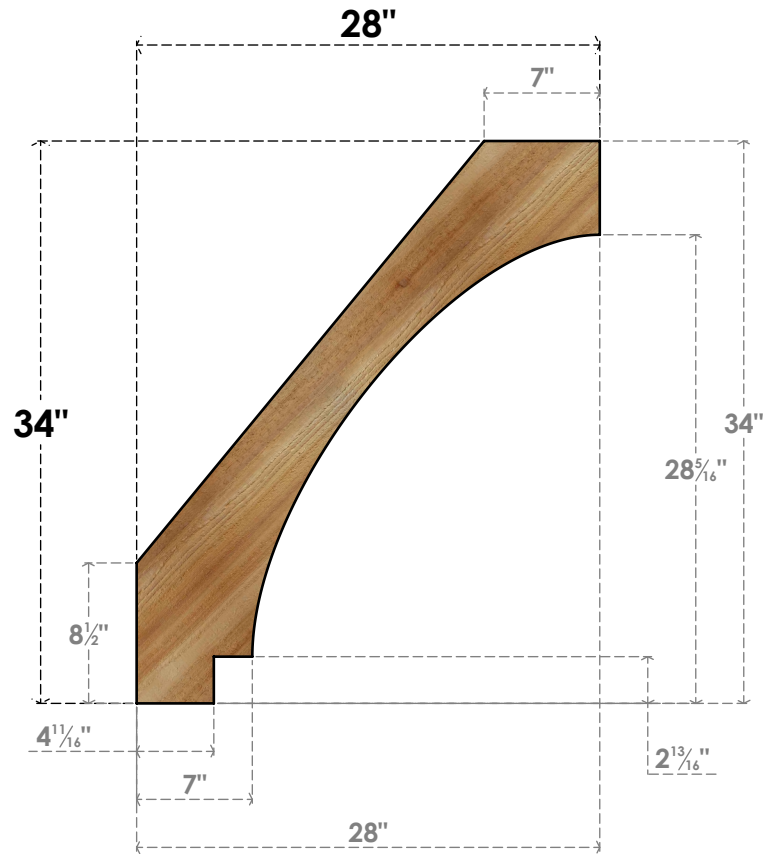

BRC04X28X34IMP00RWR

4"W X 28"D X 34"H IMPERIAL ROUGH SAWN BRACE, WESTERN RED CEDAR

SIDE

FRONT

EKENA MILLWORK
 2300 WEST MAIN ST.
 CLARKSVILLE, TX 75426
 TOLL FREE: 866-607-0453
 WWW.EKENAMILLWORK.COM

NOTES