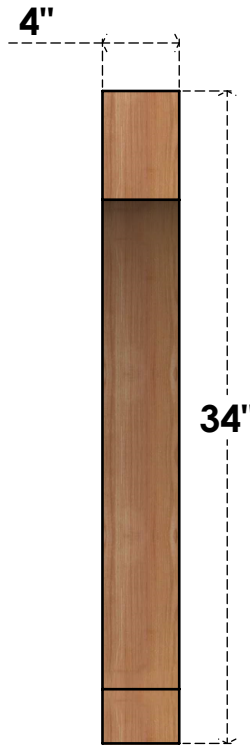

BRC04X28X34IMP00RWR

4"W X 28"D X 34"H IMPERIAL ROUGH SAWN BRACE, WESTERN RED CEDAR

SIDE

FRONT

EKENA MILLWORK
 2300 WEST MAIN ST.
 CLARKSVILLE, TX 75426
 TOLL FREE: 866-607-0453
 WWW.EKENAMILLWORK.COM

NOTES

1. INSTALLATION TO BE COMPLETED IN ACCORDANCE WITH MANUFACTURER'S SPECIFICATIONS.
2. DRAWING MAY NOT BE TO SCALE
3. THIS DRAWING IS INTENDED FOR DESIGN AND PLANNING PURPOSES ONLY.
4. ALL INFORMATION CONTAINED HEREIN WAS CURRENT AT THE TIME OF DEVELOPMENT BUT MUST BE REVIEWED AND APPROVED BY THE PRODUCT MANUFACTURER TO BE CONSIDERED ACCURATE.
5. PRODUCTS ARE NOT KILN DRIED. THIS ITEM IS UNIQUE AND WILL CONTAIN THE NATURAL VARIATIONS THAT THE WOOD SPECIES OFFERS. THIS MAY RESULT IN VARIATIONS UP TO 1/4"