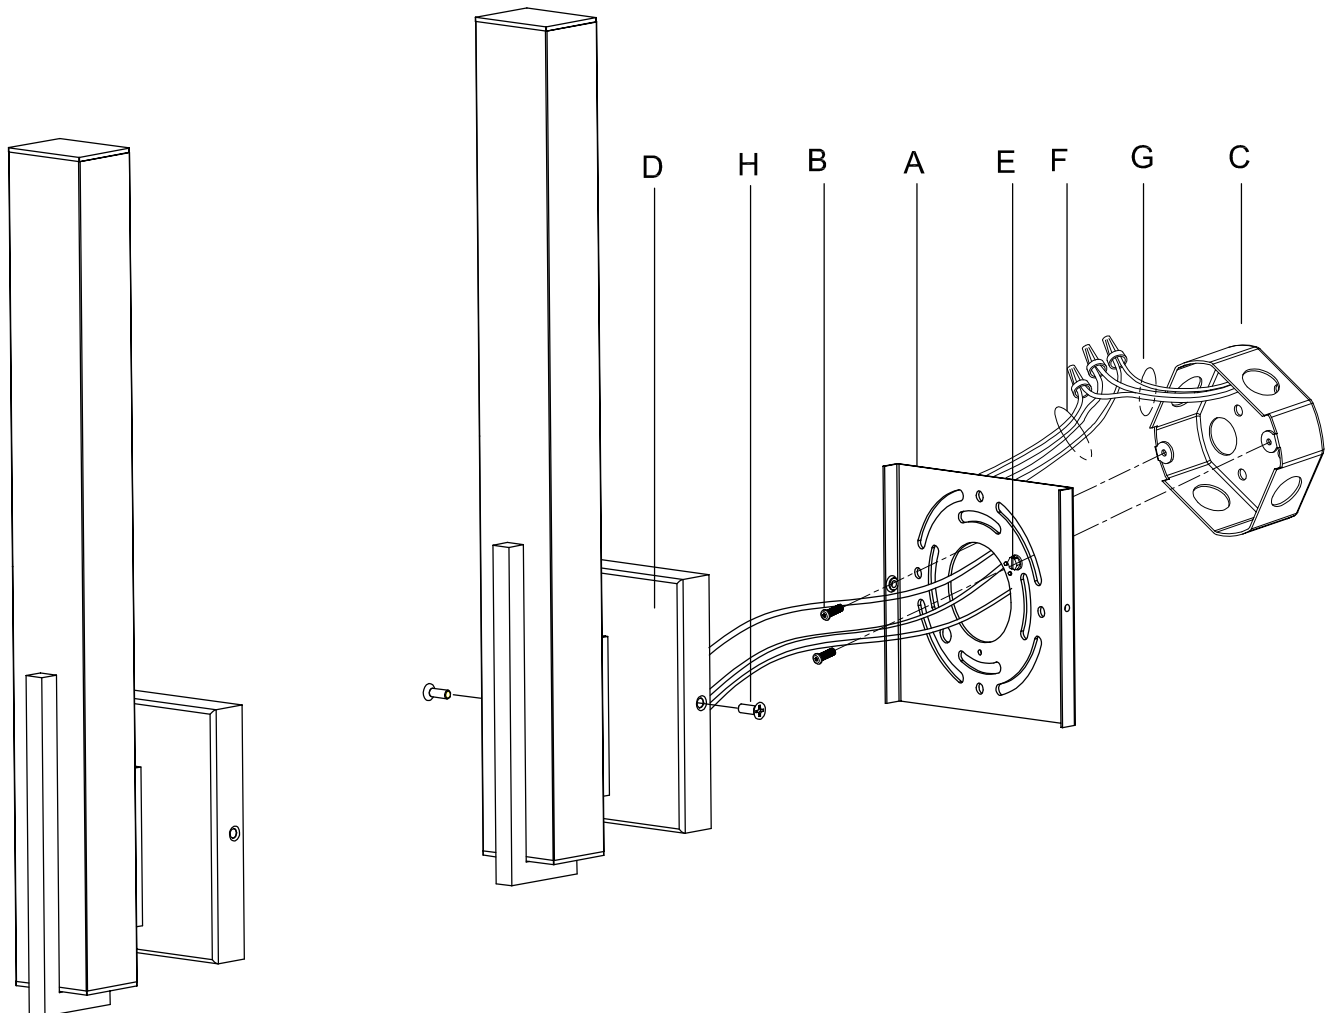

Assembly & Installation Instructions

CAUTION: Read instructions carefully and turn electricity off at main circuit breaker panel before beginning installation.

WARNING - If any Special Control Devices are used with this Fixture, Follow the Instructions Carefully to assure full compliance with N.E.C. requirements. If there are any questions, contact a Qualified Electrical Contractor.

CAUTION - All glass is fragile, use care when handling Glass component(s) and or Lamp(s).

CANOPY MOUNTING & WIRE CONNECTION ASSEMBLY STEPS:

1. E → A
2. A, B → C
3. F → G
4. D, H → A

B, C & G
(NOT FURNISHED)
(NO INCLUIDA)
(NON FOURNIE)