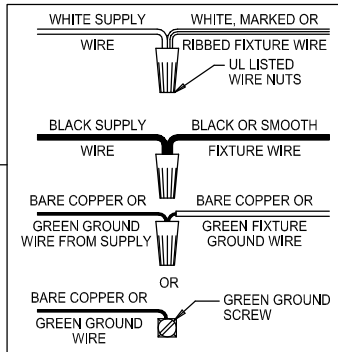

Assembly & Installation Instructions

CAUTION: Read instructions carefully and turn electricity off at main circuit breaker panel before beginning installation.

WARNING - If any Special Control Devices are used with this Fixture, Follow the Instructions Carefully to assure full compliance with N.E.C. requirements. If there are any questions, contact a Qualified Electrical Contractor.

CAUTION - All glass is fragile, use care when handling Glass component(s) and or Lamp(s).

CANOPY MOUNTING & WIRE CONNECTION ASSEMBLY STEPS:

1. E → A
2. A, B → C
3. F → G
4. D, H → A

B, C & G
(NOT FURNISHED)
(NO INCLUIDA)
(NON FOURNIE)