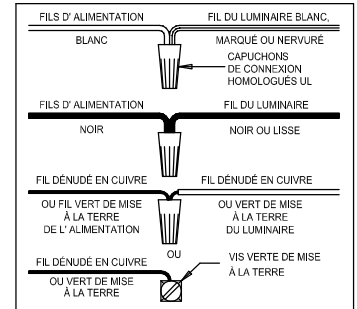

Instructions d'Assemblage et Installation

MISE EN GARDE: Lire les instructions avec soin et couper le courant au disjoncteur central avant de commencer l'installation.

*****

AVERTISSEMENT - S'il y a d'autres mécanismes régulateurs qui s'emploient avec ce dispositif, suivre soigneusement les instructions pour satisfaire aux exigences NEC. Si vous avez des questions, consulter un électricien qualifié.

AVERTISSEMENT - Ce produit contient des composants chimiques qui selon L'état de Californie provoquent un cancer, des infirmités de naissance et (ou) du mal au système reproductif. Il faut laver les mains soigneusement après avoir installé, manipulé, nettoyé, ou autrement touché ce produit.

MISE EN GARDE - Le verre est toujours fragile; maniez le(s) composant(s) et/ou l' (les) ampoule(s) avec prudence.

*****