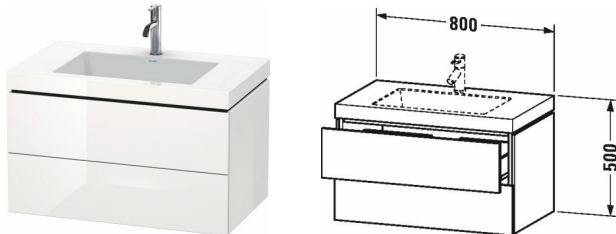

**L-Cube Furniture washbasin c-bonded with vanity wall-mounted**  
**# LC6927 N/O/T**

|< 31 1/2" Inch >|

Furniture washbasin c-bonded with vanity wall-mounted	Dimension	Weight	Order number
2 drawers, upper drawer including cut-out for siphon and siphon cover, without overflow, with faucet deck, ceramic covered slotted waste included, space-saving siphon included			
<b>Colors</b>			
M03 Jade High Gloss (Lacquer) M07 Concrete Gray Matte (Decor) M09 Light Blue Matte (Decor) M10 Apricot Pearl High Gloss (Lacquer) M11 Cashmere Oak M12 Brushed Oak (Real wood veneer) M13 American Walnut (Real wood veneer) M18 White Matte M20 Apricot Pearl Satin Matte (Lacquer) M21 Walnut Dark (Decor) M22 White High Gloss (Decor) M27 White Lilac High Gloss (Lacquer) M31 Pine Silver (Decor) M38 Dolomiti Gray High Gloss (Lacquer) M40 Black High Gloss (Lacquer) M43 Basalt Matte (Decor) M47 Stone Blue High Gloss (Lacquer) M49 Graphite Matt (Decor) M51 Pine Terra (Decor) M52 European Oak (Decor) M53 Chestnut Dark (Decor) M61 Olive Brown High Gloss (Lacquer) M69 Brushed Walnut (Real wood veneer) M71 Mediterranean Oak (Real wood veneer) M72 Brushed Dark Oak (Real wood veneer) M73 Ticino Cherry Tree (Decor) M75 Linen (Decor) M79 Natural Walnut (Decor) M85 White High Gloss (Lacquer) M86 Cappuccino High Gloss (Lacquer) M87 White Lilac Satin Matte (Lacquer) M89 Flannel Gray High Gloss (Lacquer) M90 Flannel Gray Satin Matte (Lacquer) M91 Taupe Matte (Decor)			
<b>Variant</b>			
furniture washbasin Vero Air included	31 1/2" x 18 7/8" Inch		LC6927 N/O/T
<b>Infobox</b>			
# LC 6927 and LC 6928 are available from stock: 0 = with one faucet hole, 22-White High Gloss, 69-Brushed Walnut, This product is only available in the combination of the ceramic series Vero Air and the furniture series L-Cube, The vanity unit is permanently bonded to the washbasin and delivered together as one unit, Washbasin not available with WonderGliss, Ceramic is additionally secured to the wall via a separate enclosed mounting rail. Complete hardware set is included with delivery. Please follow the mounting instructions, Required specification for ordering:			
Interior modules narrow grooved storage, reduced depth	4 1/4" x 12 5/8" Inch		UV9939
Interior modules box with lid, reduced depth	3 7/8" x 6 1/4" Inch		UV9948
Interior modules box, reduced depth	3 7/8" x 6 1/4" Inch		UV9946