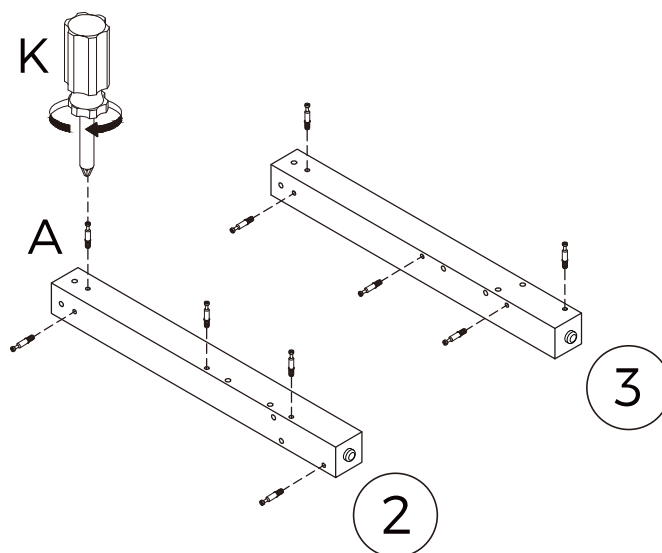

Assembly Instructions

Please check if all the pieces listed below are received.

Step 7

A x 10pcs