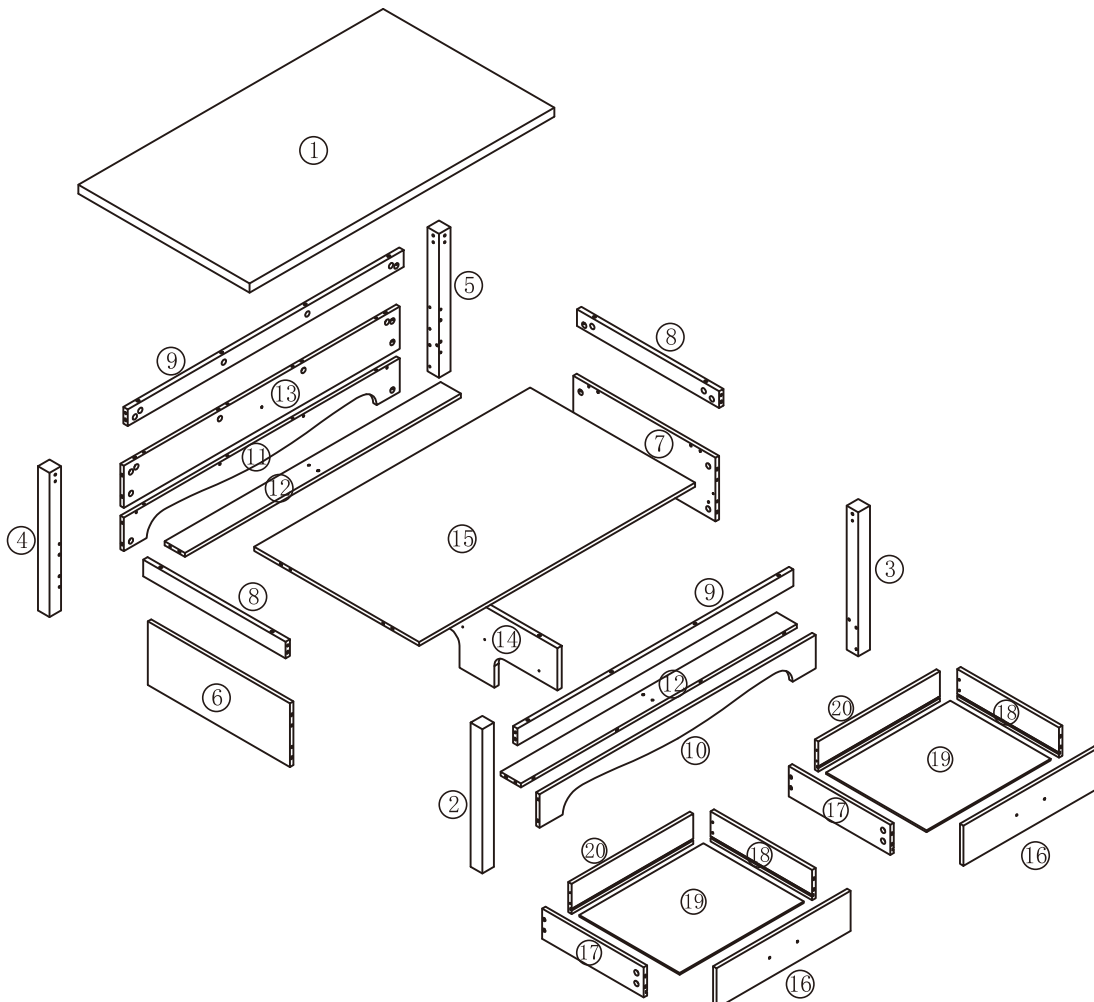

⑰ x2

⑱ x2

⑲ x2

⑳ x2

Components

Important – Please read these instructions fully before starting assembly.

<p>Ⓐ *67pcs</p>  <p>Two-in-one rod</p>	<p>Ⓑ *23pcs</p>  <p>(diameter 15*11mm) Two-in-one lock</p>	<p>Ⓒ *44pcs</p>  <p>(diameter 15*9mm) Two-in-one lock</p>	<p>Ⓓ *38pcs</p>  <p>(diameter 6*30mm) Wood tenon</p>
<p>Ⓔ *2pcs</p>  <p>(diameter 6.5*50mm) Self-tapping screw</p>	<p>Ⓕ *8pcs</p>  <p>(M4*35mm) Self-tapping screw</p>	<p>Ⓖ *2pcs</p>  <p>Two-section roller bottom guide rail (350mm)</p>	<p>Ⓗ *24pcs</p>  <p>(M3*12mm) Cross tapping screw</p>
<p>Ⓘ *2pcs</p>  <p>Aluminum alloy handle</p>	<p>Ⓙ *4pcs</p>  <p>(M4*15mm) Pulling screw</p>	<p>Ⓚ *1pc</p>  <p>Dual-use screwdriver</p>	<p>Ⓛ *1pc</p>  <p>M4</p>