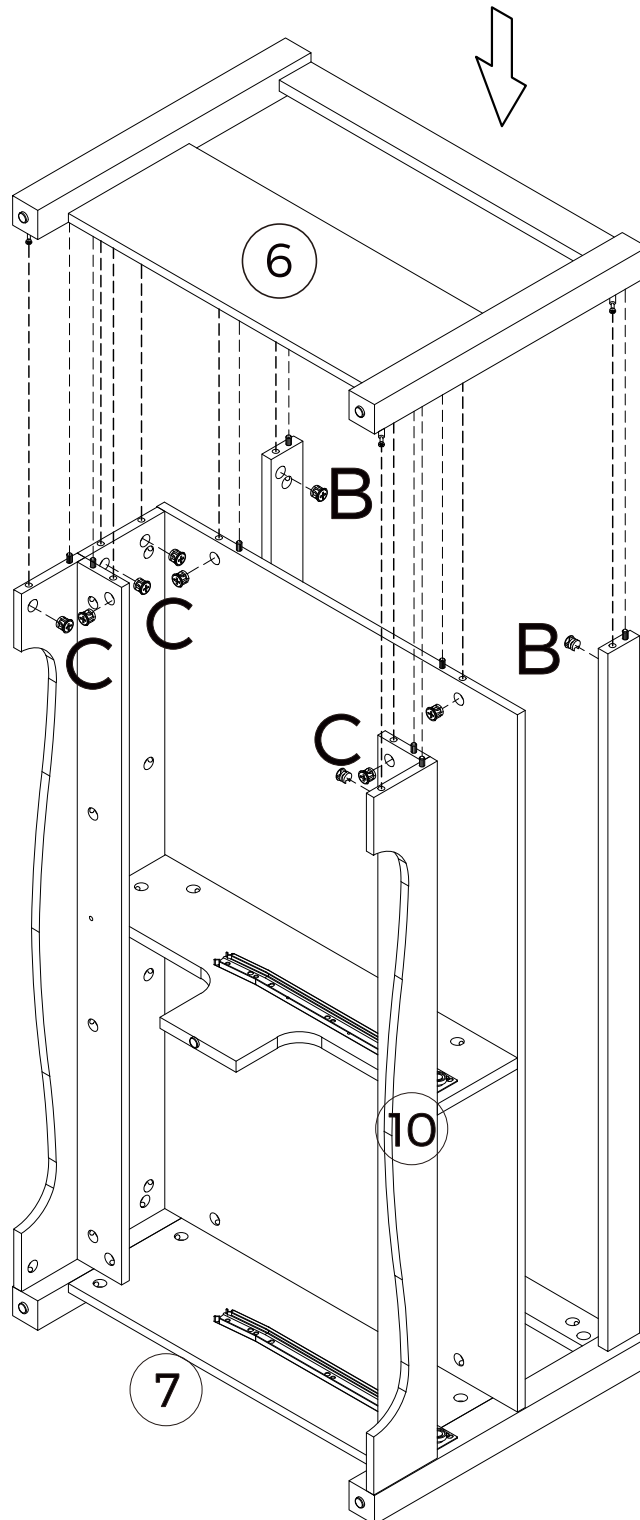

Assembly Instructions

Please check if all the pieces listed below are received.

Step 24

B x 2 pcs

C x 8 pcs