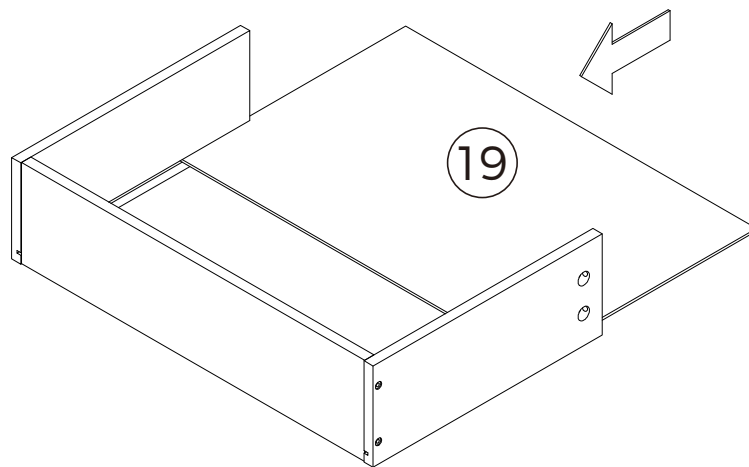

Assembly Instructions

Please check if all the pieces listed below are received.

Step 1

F x 8 pcs

Step 2

X2