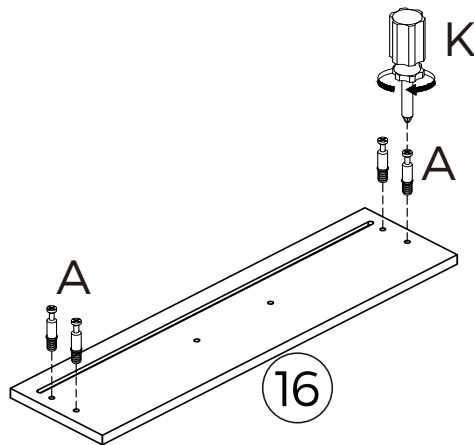

Assembly Instructions

Please check if all the pieces listed below are received.

Step 3

A x 8 pcs