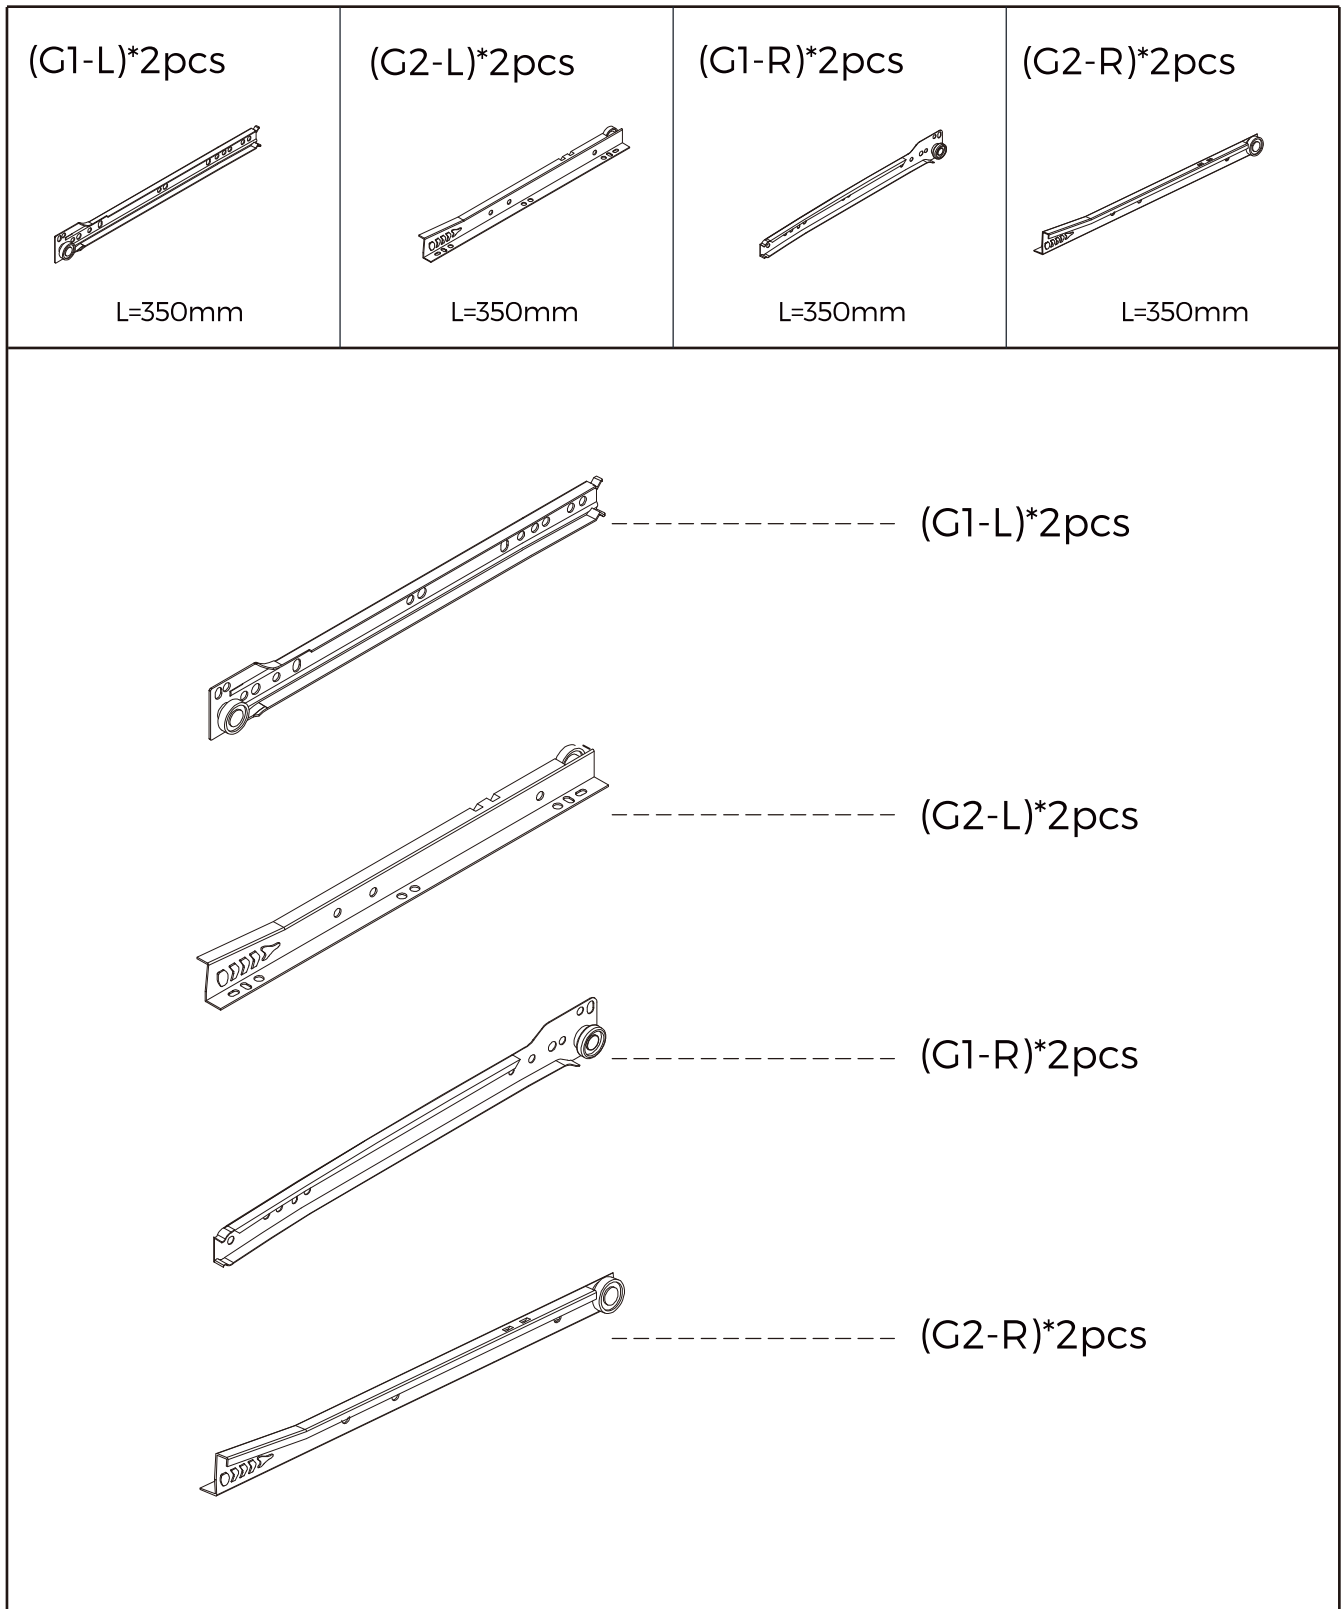

⑰ x2

⑱ x2

⑲ x2

⑳ x2

Components

Important – Please read these instructions fully before starting assembly.

<p>Ⓐ *67pcs</p>  <p>Two-in-one rod</p>	<p>Ⓑ *23pcs</p>  <p>(diameter 15*11mm) Two-in-one lock</p>	<p>Ⓒ *44pcs</p>  <p>(diameter 15*9mm) Two-in-one lock</p>	<p>Ⓓ *38pcs</p>  <p>(diameter 6*30mm) Wood tenon</p>
<p>Ⓔ *2pcs</p>  <p>(diameter 6.5*50mm) Self-tapping screw</p>	<p>Ⓕ *8pcs</p>  <p>(M4*35mm) Self-tapping screw</p>	<p>Ⓖ *2pcs</p>  <p>Two-section roller bottom guide rail (350mm)</p>	<p>Ⓗ *24pcs</p>  <p>(M3*12mm) Cross tapping screw</p>
<p>Ⓘ *2pcs</p>  <p>Aluminum alloy handle</p>	<p>Ⓙ *4pcs</p>  <p>(M4*15mm) Pulling screw</p>	<p>Ⓚ *1pc</p>  <p>Dual-use screwdriver</p>	<p>Ⓛ *1pc</p>  <p>M4</p>

Components

Important - Please read these instructions fully before starting assembly.

Assembly Instructions

Please check if all the pieces listed below are received.

Step 1

 F x 8 pcs

Step 2

X2