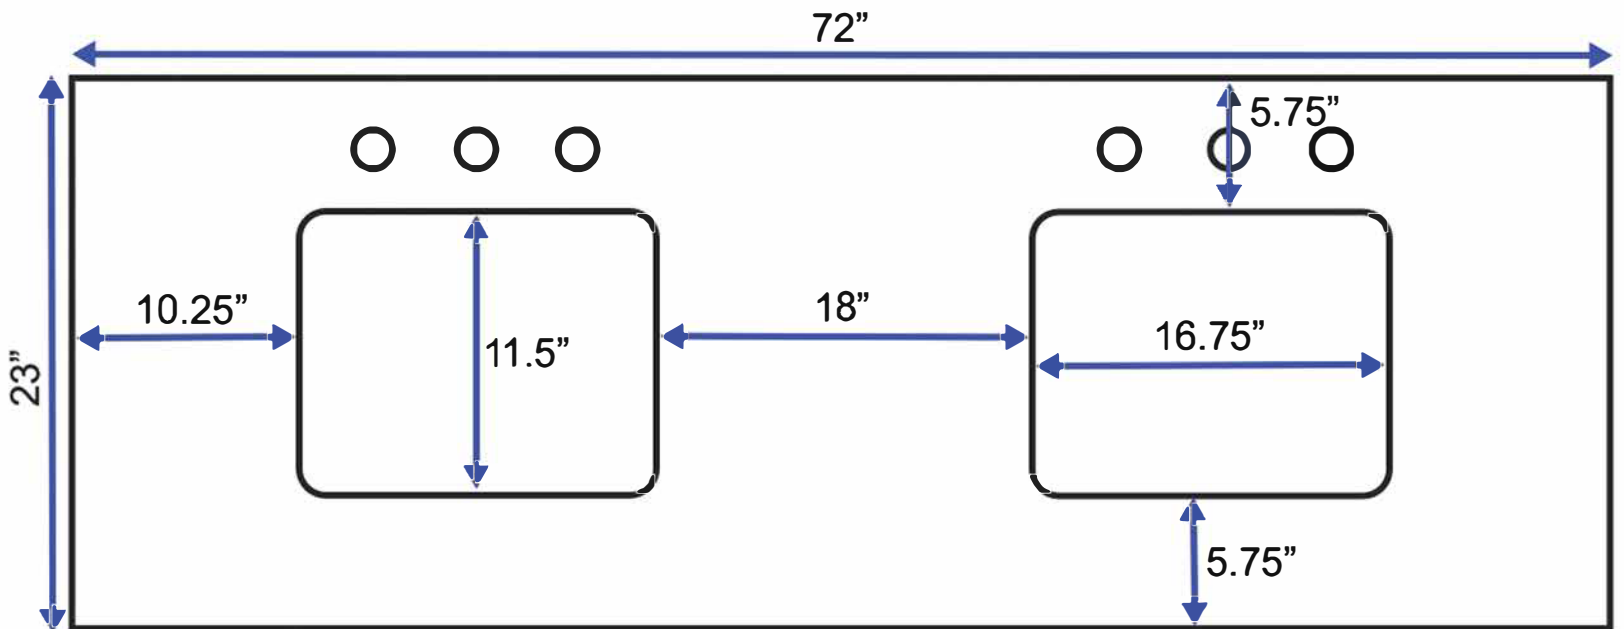

72-inch Double Vanity (Top View)

All measurements are approximate and rounded to the nearest quarter inch.
Please allow for a slight margin of error.