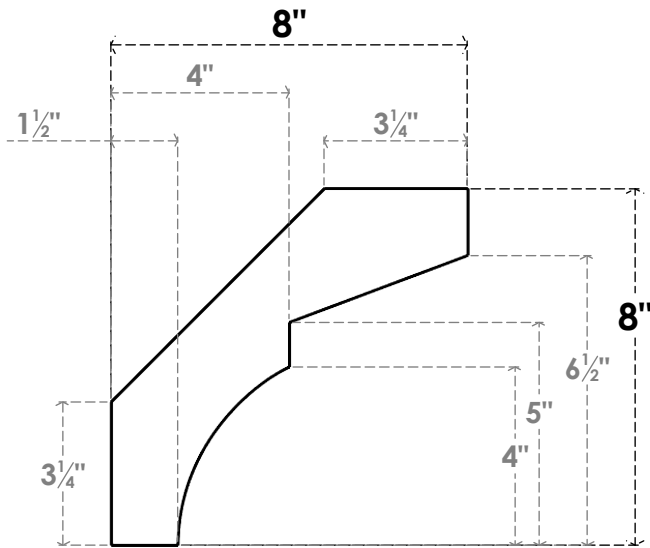

ITEM NUMBER: BRCURO030X08000X08000MONRCPR

3"W X 8"D X 8"H MONTEREY ROUGH CEDAR WOODGRAIN OPEN
TIMBERTHANE BRACE, PRIMED TAN

SIDE PROFILE

FRONT PROFILE

ISOMETRIC

EKENA MILLWORK
2300 WEST MAIN ST.
CLARKSVILLE, TX 75426
TOLL FREE: 866-607-0453
WWW.EKENAMILLWORK.COM

NOTES

1. INSTALLATION TO BE COMPLETED IN ACCORDANCE WITH MANUFACTURER'S SPECIFICATIONS.
2. DRAWING MAY NOT BE TO SCALE
3. THIS DRAWING IS INTENDED FOR DESIGN AND PLANNING PURPOSES ONLY.
4. ALL INFORMATION CONTAINED HEREIN WAS CURRENT AT THE TIME OF DEVELOPMENT BUT MUST BE REVIEWED AND APPROVED BY THE PRODUCT MANUFACTURER TO BE CONSIDERED ACCURATE.
5. TIMBERTHANE ARCHITECTURAL PRODUCTS ARE MADE FROM HIGH DENSITY URETHANE AND COME FACTORY PRIMED