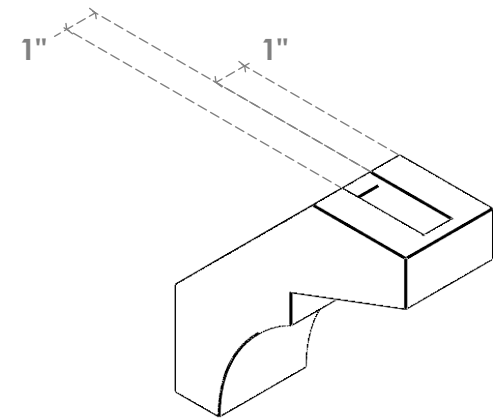

ITEM NUMBER: BRCURO030X08000X08000MONRCPR

3"W X 8"D X 8"H MONTEREY ROUGH CEDAR WOODGRAIN OPEN
TIMBERTHANE BRACE, PRIMED TAN

SIDE PROFILE

FRONT PROFILE

ISOMETRIC

EKENA MILLWORK
2300 WEST MAIN ST.
CLARKSVILLE, TX 75426
TOLL FREE: 866-607-0453
WWW.EKENAMILLWORK.COM

NOTES

1. INSTALLATION TO BE COMPLETED IN ACCORDANCE WITH MANUFACTURER'S SPECIFICATIONS.
2. DRAWING MAY NOT BE TO SCALE
3. THIS DRAWING IS INTENDED FOR DESIGN AND PLANNING PURPOSES ONLY.
4. ALL INFORMATION CONTAINED HEREIN WAS CURRENT AT THE TIME OF DEVELOPMENT BUT MUST BE REVIEWED AND APPROVED BY THE PRODUCT MANUFACTURER TO BE CONSIDERED ACCURATE.
5. TIMBERTHANE ARCHITECTURAL PRODUCTS ARE MADE FROM HIGH DENSITY URETHANE AND COME FACTORY PRIMED