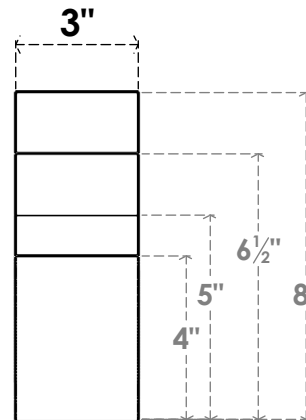

ITEM NUMBER: BRCURO030X08000X08000MONRCPR

3"W X 8"D X 8"H MONTEREY ROUGH CEDAR WOODGRAIN OPEN
TIMBERTHANE BRACE, PRIMED TAN

SIDE PROFILE

FRONT PROFILE

ISOMETRIC

EKENA MILLWORK
2300 WEST MAIN ST.
CLARKSVILLE, TX 75426
TOLL FREE: 866-607-0453
WWW.EKENAMILLWORK.COM

NOTES

1. INSTALLATION TO BE COMPLETED IN ACCORDANCE WITH MANUFACTURER'S SPECIFICATIONS.
2. DRAWING MAY NOT BE TO SCALE
3. THIS DRAWING IS INTENDED FOR DESIGN AND PLANNING PURPOSES ONLY.
4. ALL INFORMATION CONTAINED HEREIN WAS CURRENT AT THE TIME OF DEVELOPMENT BUT MUST BE REVIEWED AND APPROVED BY THE PRODUCT MANUFACTURER TO BE CONSIDERED ACCURATE.
5. TIMBERTHANE ARCHITECTURAL PRODUCTS ARE MADE FROM HIGH DENSITY URETHANE AND COME FACTORY PRIMED