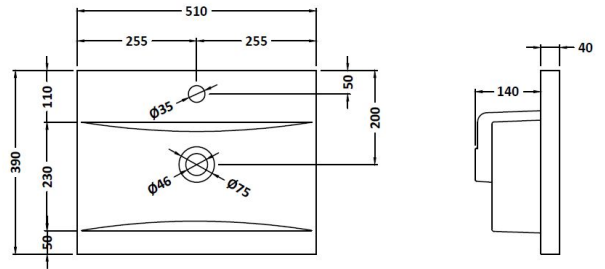

CUSTOMER DATA SHEET

DESCRIPTION:

500 Wh 2-Drawer Vanity With Basin A

CUSTOMER DATA SHEET - FURNITURE

DESCRIPTION:

500 Wall Hung 2-Drawer Basin Unit

PRODUCT DIMENSIONS

Height (mm)	Width (mm)	Depth (mm)	Nett Wgt Kg
538	500	383	26

PACKAGING DIMENSIONS

Height (mm)	Width (mm)	Depth (mm)	Gross Wgt Kg
405	520	560	26

PACKAGING DATA

Box Colour	Brown Cardboard Box		
Box Qty	1	Label Colour	White Label
Label Size	100 x 50	Label Qty	2

OUTER BOX DIMENSIONS (If Applicable)

Height (mm)	Width (mm)	Depth (mm)	Gross Wgt Kg

PRODUCT DETAILS

Country of Origin	United Kingdom			
Fitting Instruction	No			
Constr' Method	Cam & Wood Dowel			
Cabinet Finish	MFC Textured Woodgrain			
Cab Thickness (mm)	18			
Drawer Included	Yes			
No of Shelves	0			
Hinge Inc'	Not Applicable			
Fixings Inc'	Yes			
Handle Inc'	Yes, Supplied			
Handle Type	Strap			
Certification	FSC	Yes	CE	N/A
Colour	Driftwood			
Constr' Type	Rigid			
Fascia Finish	MFC Textured Woodgrain			
Fas Thickness (mm)	18			
Drawer Type	80mm High Metal Softclose			
Hinge Type	Not Applicable			
Adjustable Legs	No, Not Required			
Handle Style	Contemporary			
Waste Shroud	Yes			

CUSTOMER DATA SHEET - CERAMICS

DESCRIPTION: 500 Mid-Edged Basin 1 Th

PRODUCT DIMENSIONS

Height (mm)	Width (mm)	Depth (mm)	Nett Wgt Kg
180	510	390	10.54

PACKAGING DIMENSIONS

Height (mm)	Width (mm)	Depth (mm)	Gross Wgt Kg
210	410	530	10.54