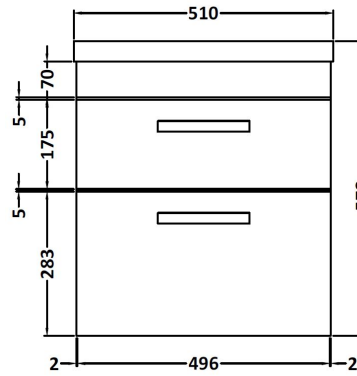

CUSTOMER DATA SHEET

DESCRIPTION:

500 Wh 2-Drawer Vanity With Basin A

CUSTOMER DATA SHEET - FURNITURE

DESCRIPTION:

500 Wall Hung 2-Drawer Basin Unit

PRODUCT DIMENSIONS

Height (mm)	Width (mm)	Depth (mm)	Nett Wgt Kg
538	500	383	26

PACKAGING DIMENSIONS

Height (mm)	Width (mm)	Depth (mm)	Gross Wgt Kg
405	520	560	26

PACKAGING DATA

Box Colour	Brown Cardboard Box		
Box Qty	1	Label Colour	White Label
Label Size	100 x 50	Label Qty	2

OUTER BOX DIMENSIONS (If Applicable)

CUSTOMER DATA SHEET - CERAMICS

DESCRIPTION: 500 Mid-Edged Basin 1 Th

PRODUCT DIMENSIONS

Height (mm)	Width (mm)	Depth (mm)	Nett Wgt Kg
180	510	390	10.54

PACKAGING DIMENSIONS

Height (mm)	Width (mm)	Depth (mm)	Gross Wgt Kg
210	410	530	10.54

PACKAGING DATA

Box Colour	Brown Cardboard Box - Printed		
Box Qty	1	Label Colour	White Label
Label Size	100 x 50	Label Qty	2

OUTER BOX DIMENSIONS (If Applicable)

Height (mm)	Width (mm)	Depth (mm)	Gross Wgt Kg