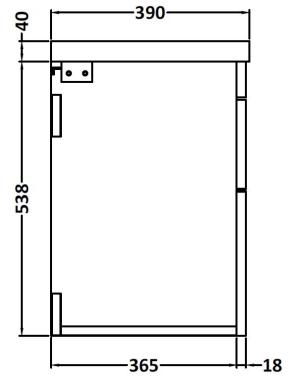

CUSTOMER DATA SHEET

DESCRIPTION:

500 Wh 2-Drawer Vanity With Basin A

CUSTOMER DATA SHEET - FURNITURE

DESCRIPTION:

500 Wall Hung 2-Drawer Basin Unit

PRODUCT DIMENSIONS

Height (mm)	Width (mm)	Depth (mm)	Nett Wgt Kg
538	500	383	26

PACKAGING DIMENSIONS

Height (mm)	Width (mm)	Depth (mm)	Gross Wgt Kg
405	520	560	26

PACKAGING DATA

Box Colour	Brown Cardboard Box		
Box Qty	1	Label Colour	White Label
Label Size	100 x 50	Label Qty	2

OUTER BOX DIMENSIONS (If Applicable)

CUSTOMER DATA SHEET - CERAMICS

DESCRIPTION: 500 Mid-Edged Basin 1 Th

PRODUCT DIMENSIONS

Height (mm)	Width (mm)	Depth (mm)	Nett Wgt Kg
180	510	390	10.54

PACKAGING DIMENSIONS

Height (mm)	Width (mm)	Depth (mm)	Gross Wgt Kg
210	410	530	10.54

PACKAGING DATA

Box Colour	Brown Cardboard Box - Printed		
Box Qty	1	Label Colour	White Label
Label Size	100 x 50	Label Qty	2

OUTER BOX DIMENSIONS (If Applicable)

Height (mm)	Width (mm)	Depth (mm)	Gross Wgt Kg