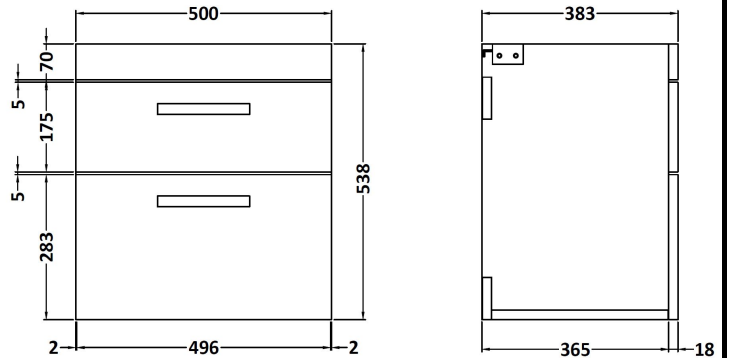

CUSTOMER DATA SHEET

DESCRIPTION:

500 Wh 2-Drawer Vanity With Basin A

CUSTOMER DATA SHEET - FURNITURE

DESCRIPTION:

500 Wall Hung 2-Drawer Basin Unit

PRODUCT DIMENSIONS

Height (mm)	Width (mm)	Depth (mm)	Nett Wgt Kg
538	500	383	26

PACKAGING DIMENSIONS

Height (mm)	Width (mm)	Depth (mm)	Gross Wgt Kg
405	520	560	26

PACKAGING DATA

Box Colour	Brown Cardboard Box		
Box Qty	1	Label Colour	White Label
Label Size	100 x 50	Label Qty	2

OUTER BOX DIMENSIONS (If Applicable)

CUSTOMER DATA SHEET - CERAMICS

DESCRIPTION: 500 Mid-Edged Basin 1 Th

PRODUCT DIMENSIONS

Height (mm)	Width (mm)	Depth (mm)	Nett Wgt Kg
180	510	390	10.54

PACKAGING DIMENSIONS

Height (mm)	Width (mm)	Depth (mm)	Gross Wgt Kg
210	410	530	10.54

PACKAGING DATA

Box Colour	Brown Cardboard Box - Printed		
Box Qty	1	Label Colour	White Label
Label Size	100 x 50	Label Qty	2

OUTER BOX DIMENSIONS (If Applicable)

Height (mm)	Width (mm)	Depth (mm)	Gross Wgt Kg